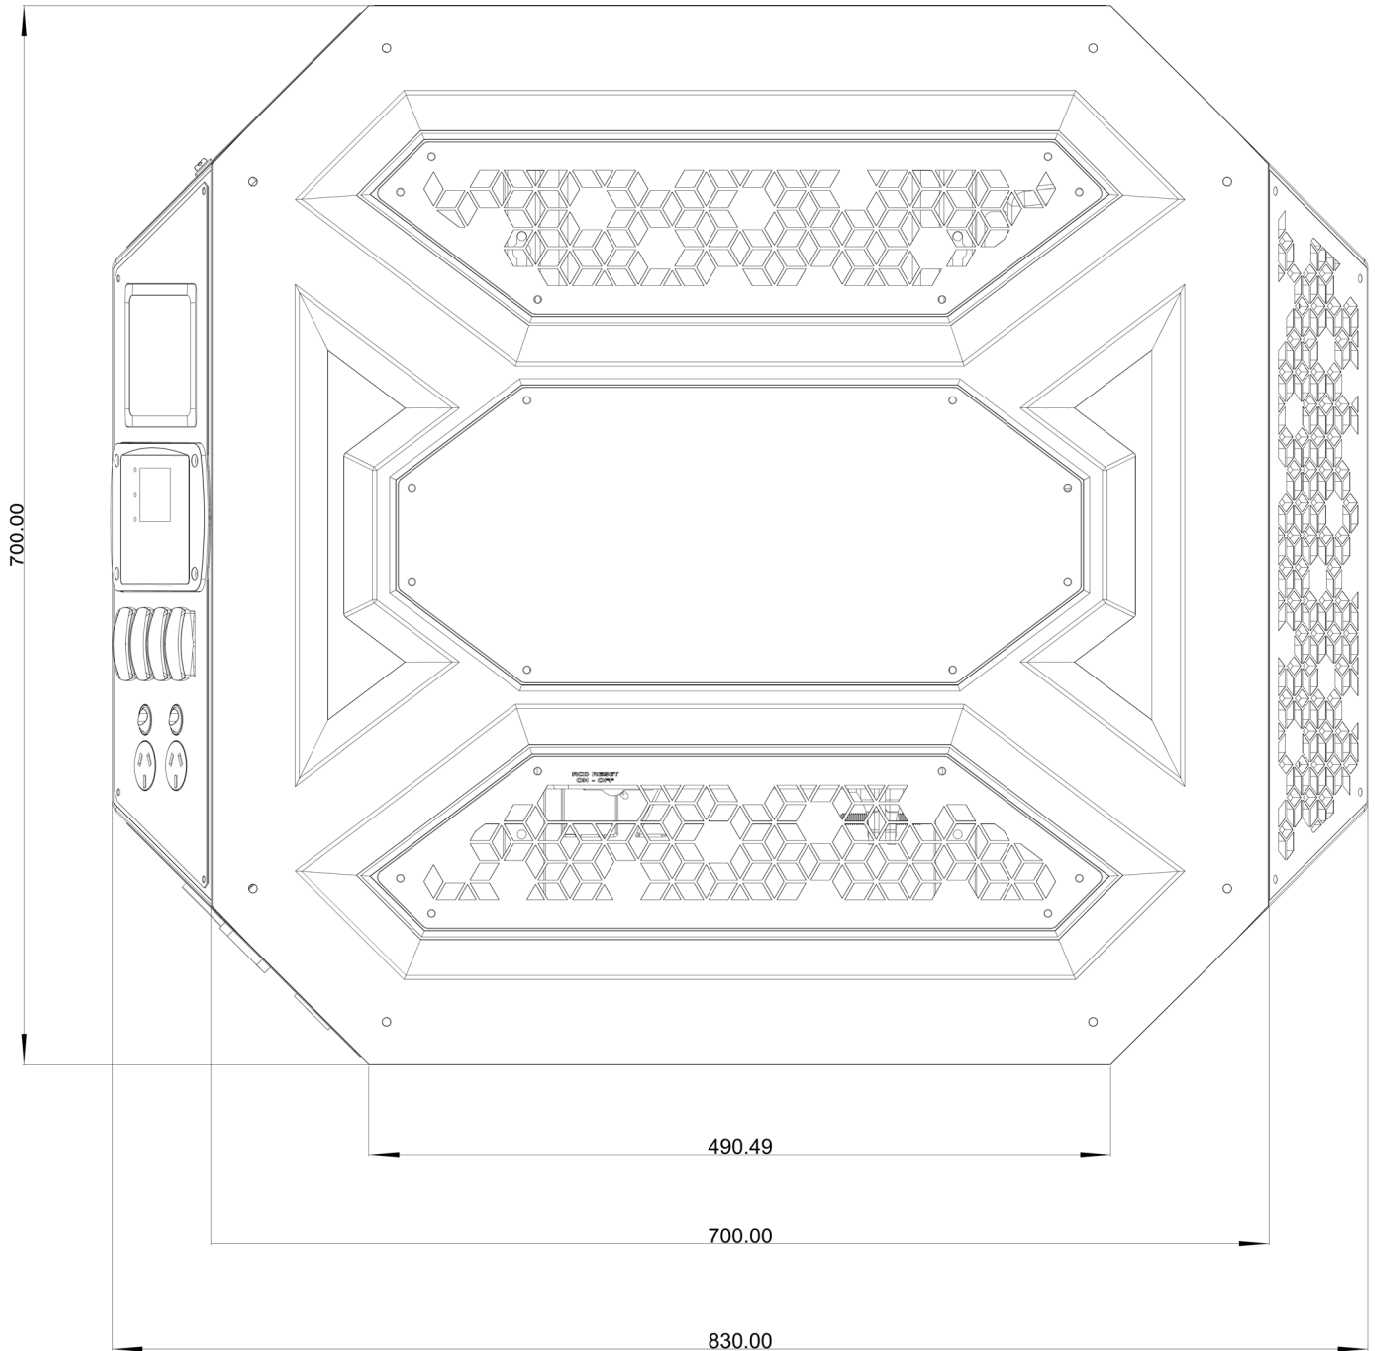

ENERDRIVE | **DOMETIC**
VOYAGER

Drawing current as of 07/09/2022

Voyager Dimensions