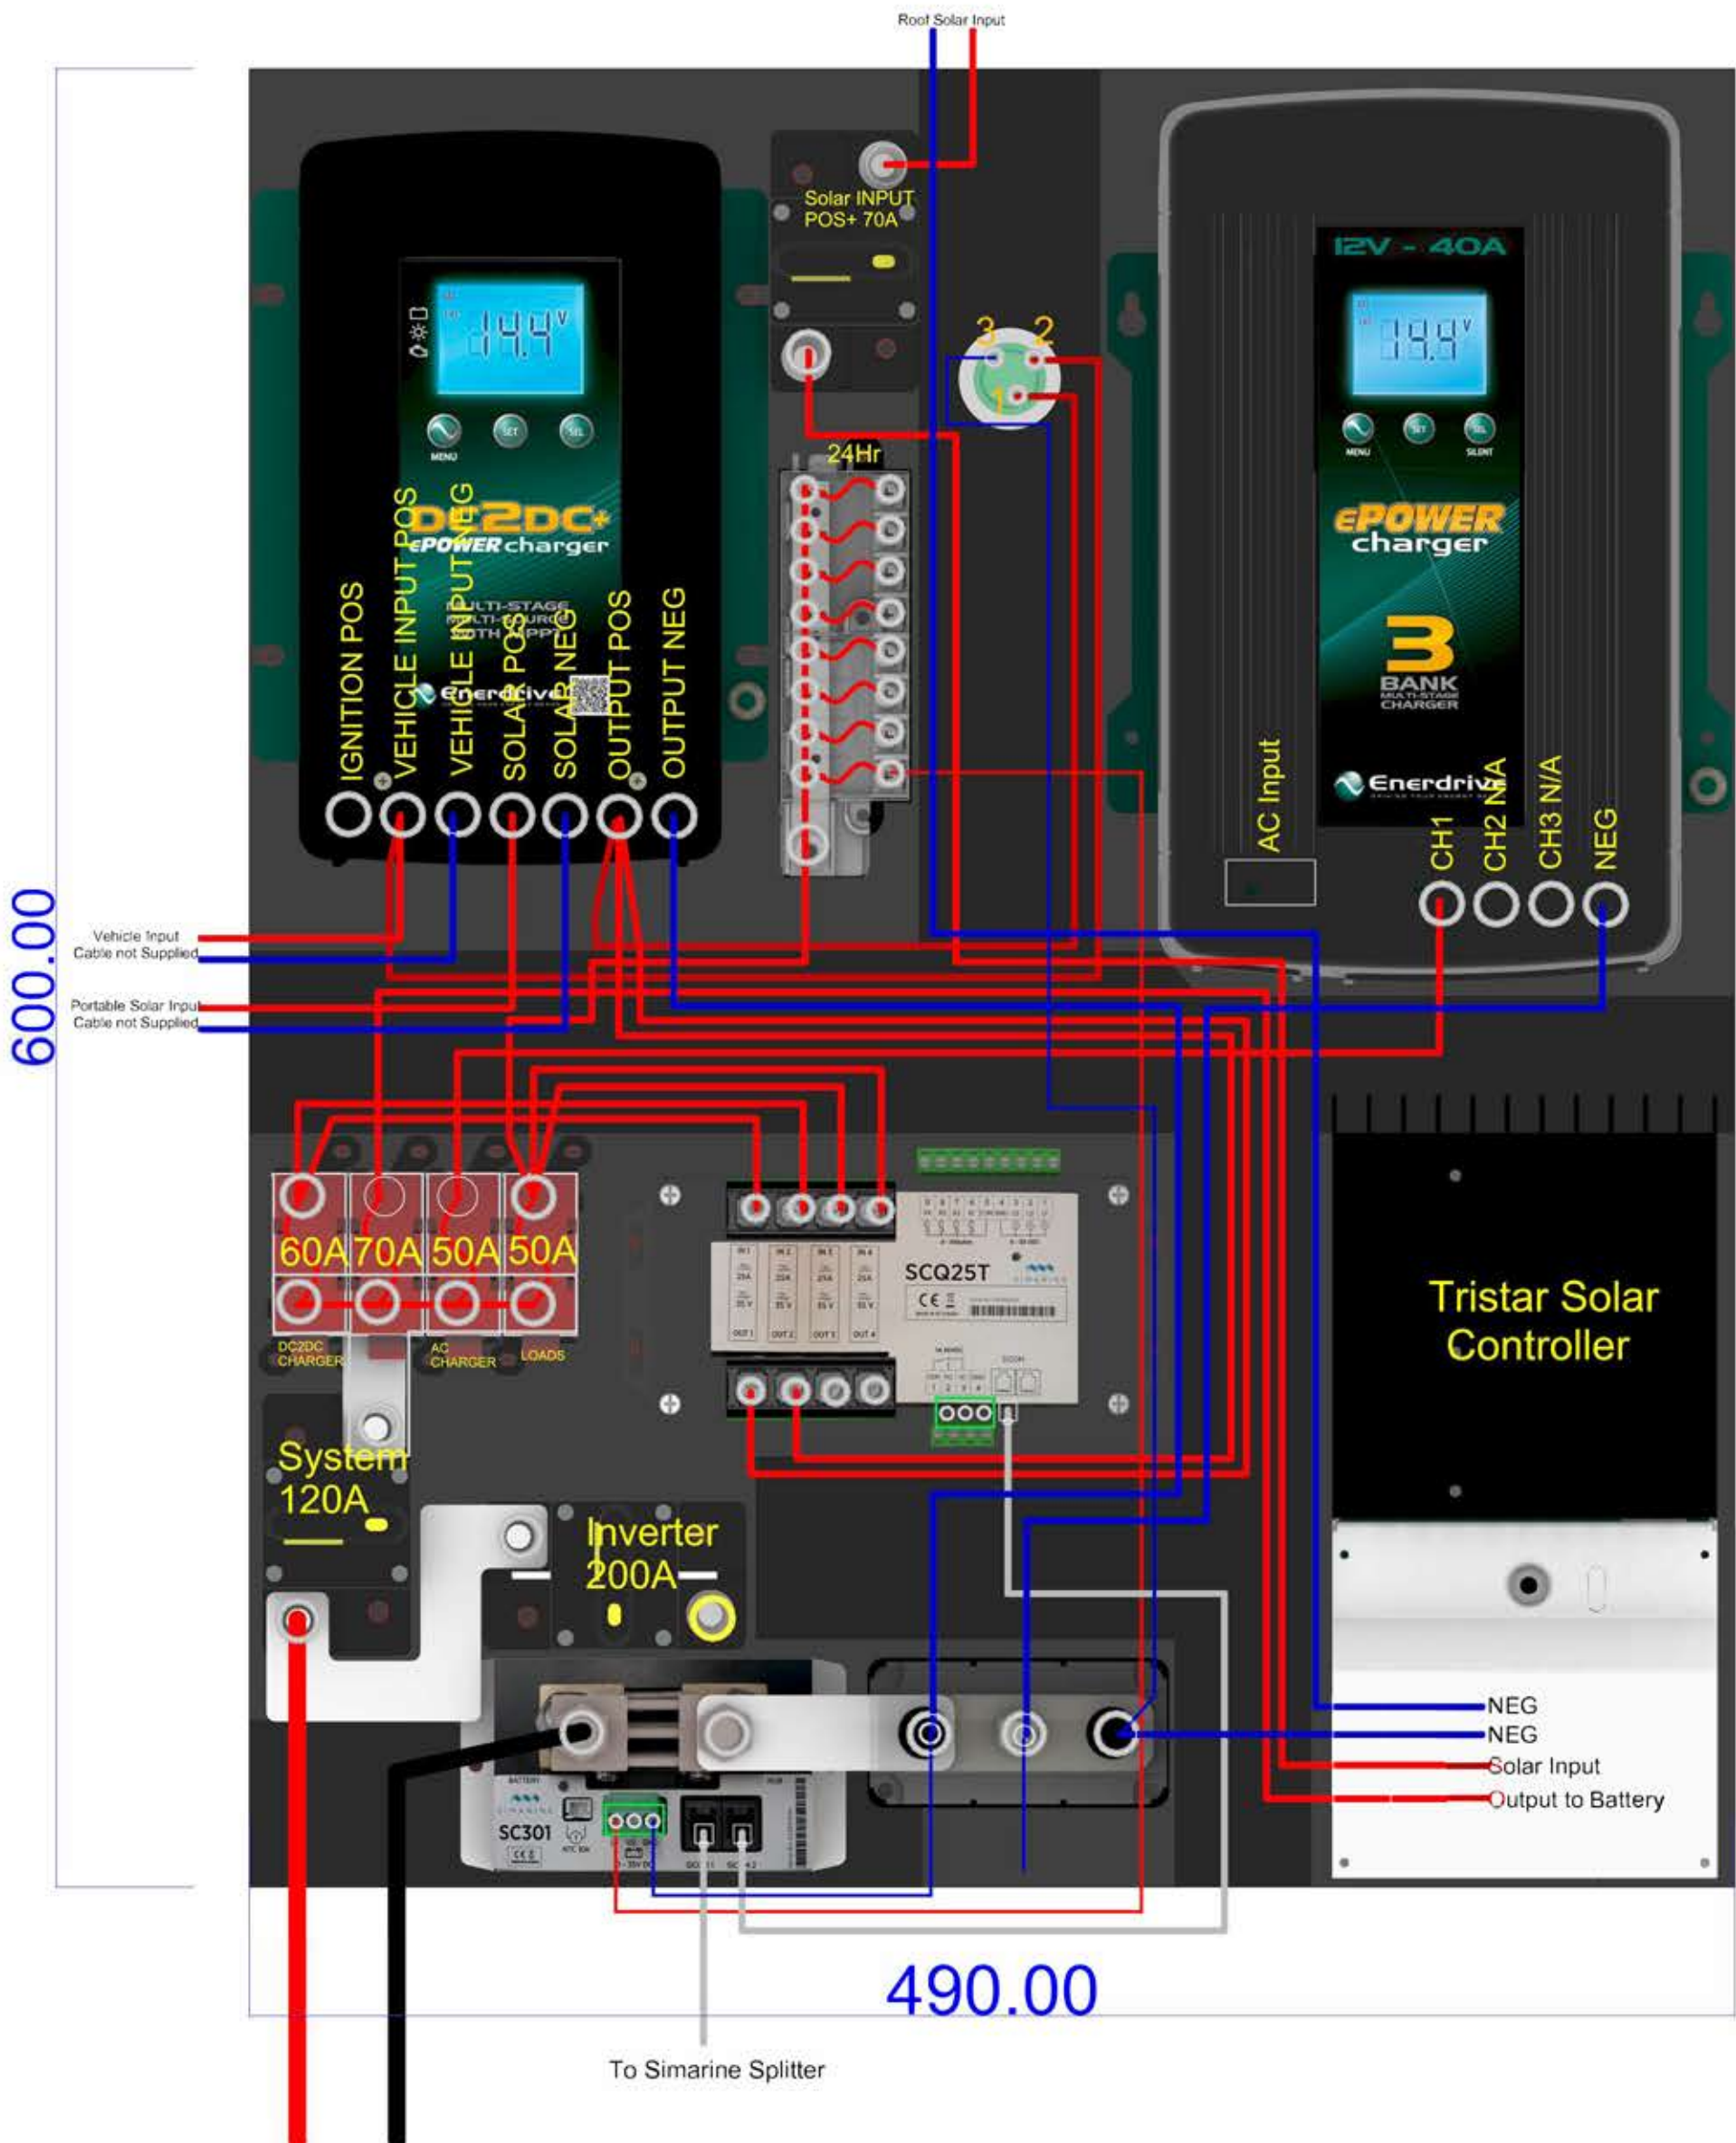

eSYS-K

Battery

W-490mm x H-600mm x D-100mm with TS-PWM
W-490mm x H-600mm x D-155mm with TS-MPPT