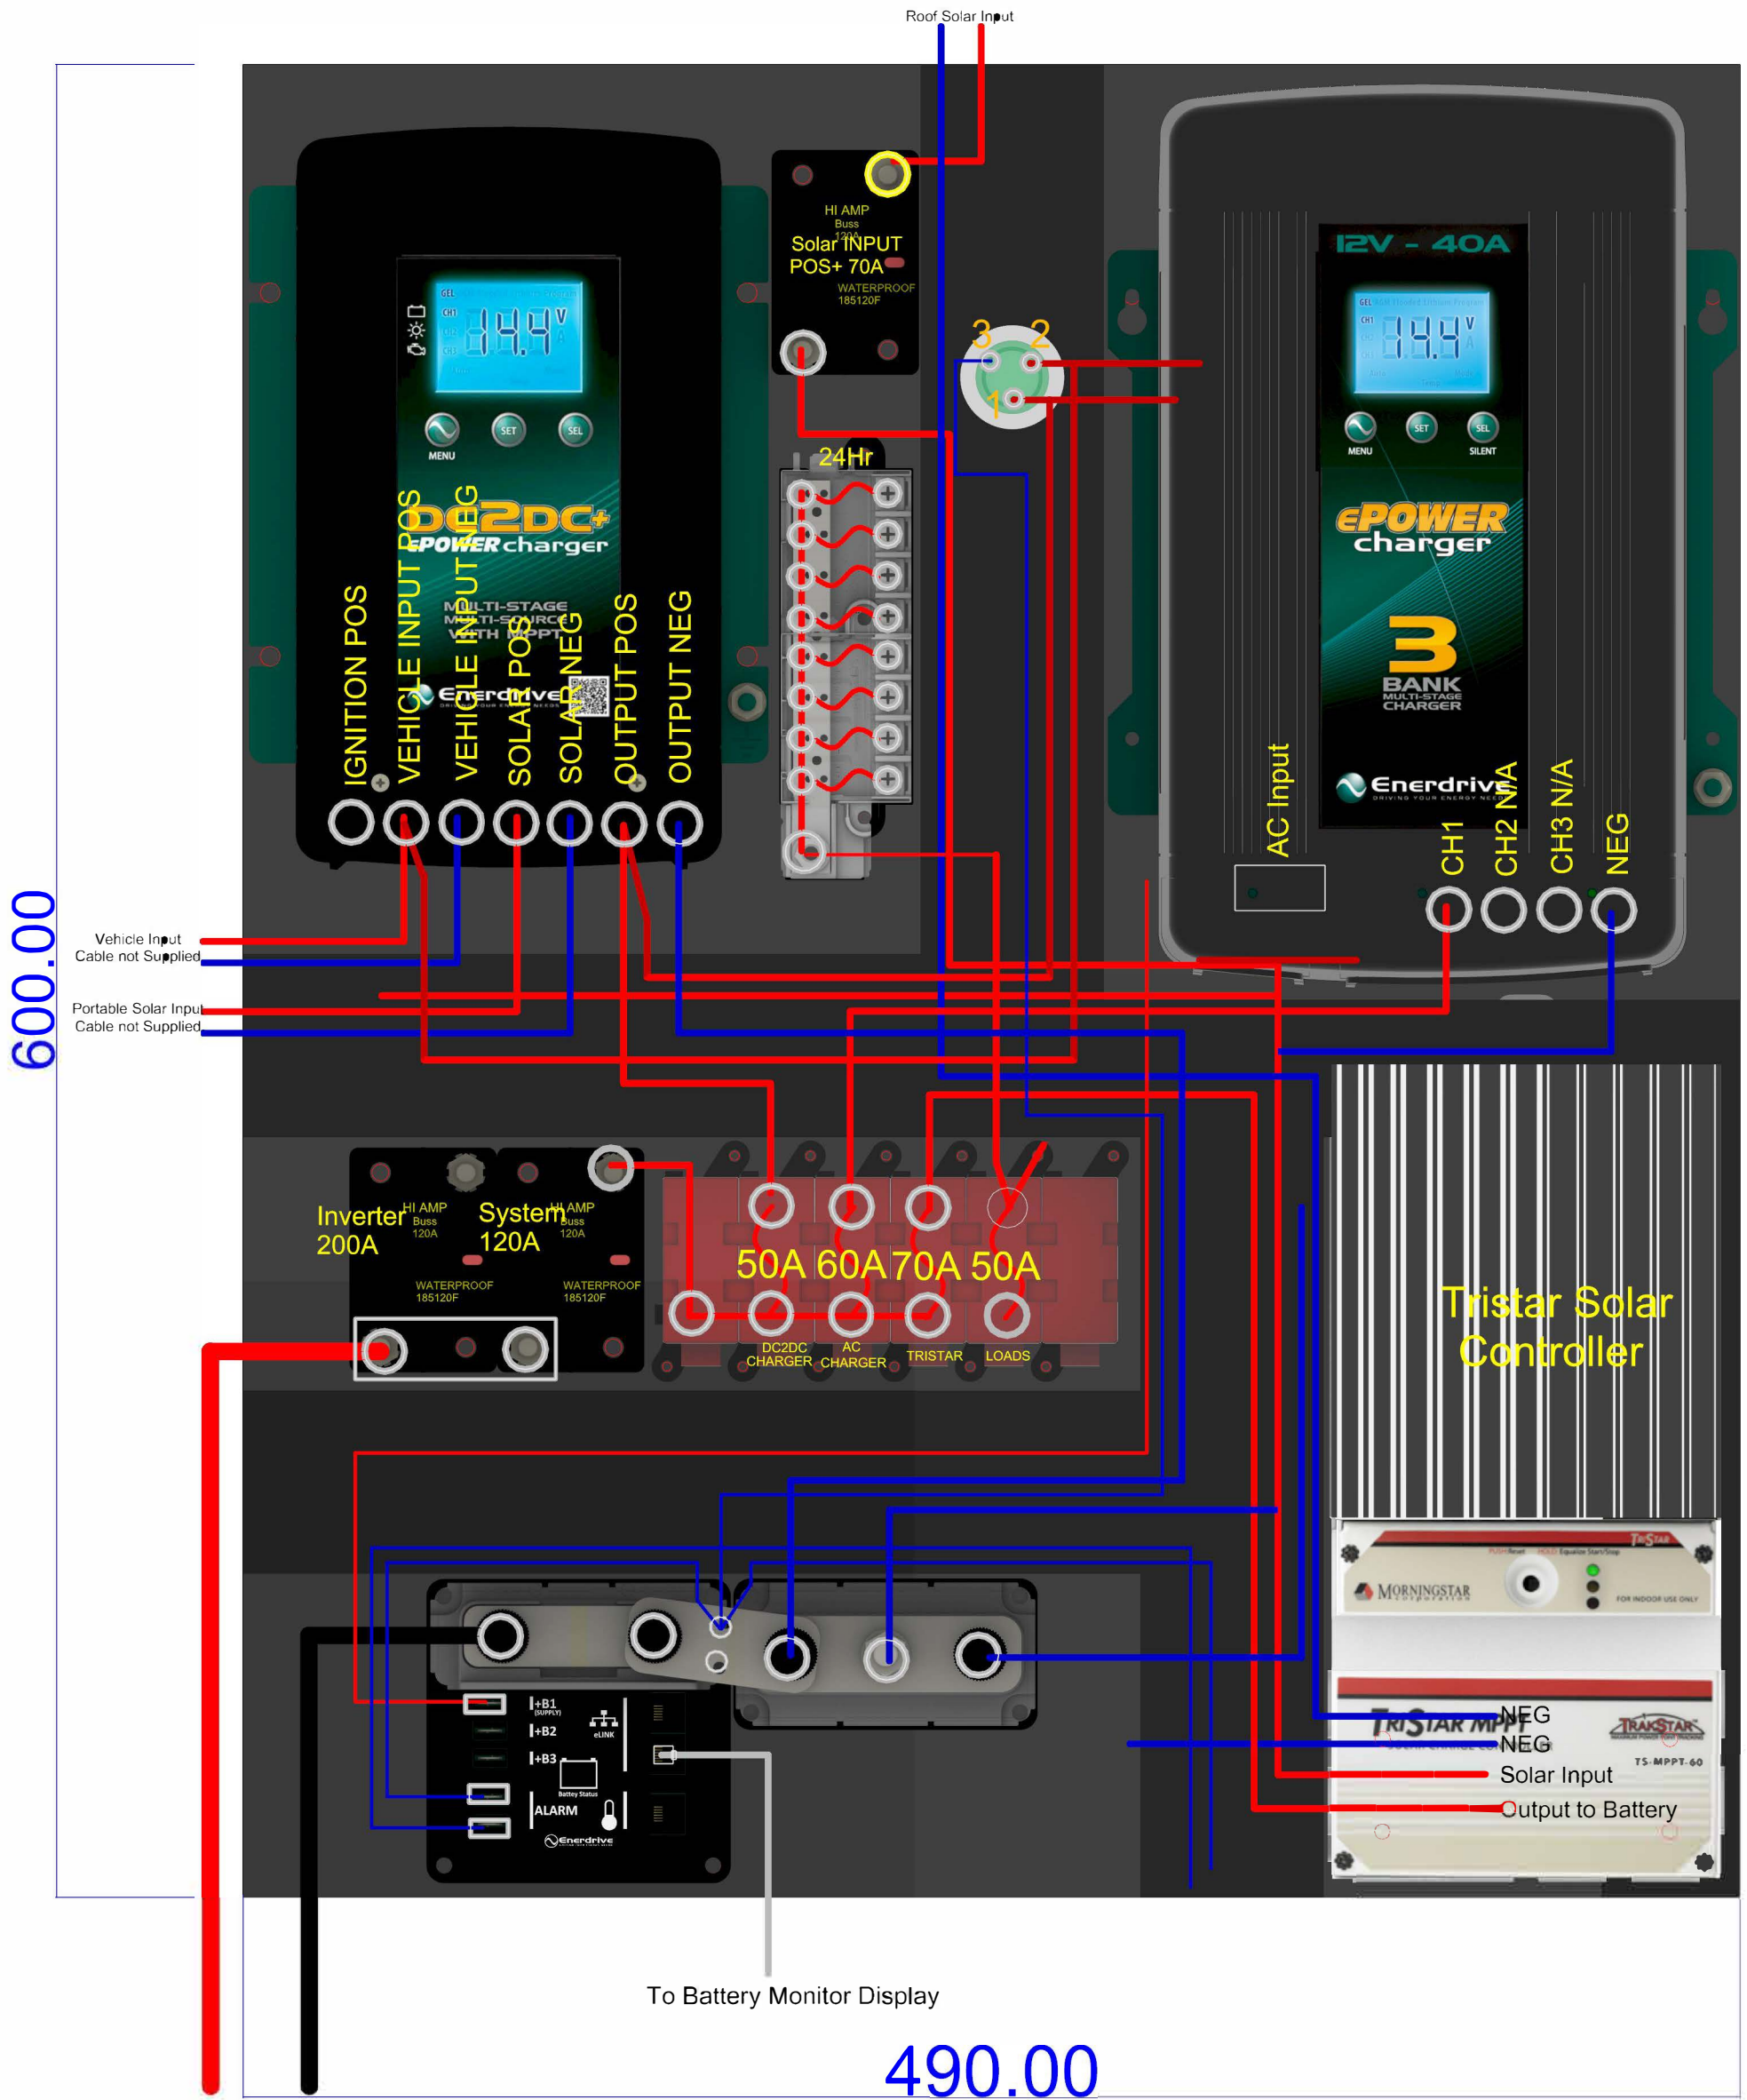

eSYS-L

600.00

490.00

Battery

W-490mm x H-600mm
x D-100mm with TS-PWM
W-490mm x H-600mm
x D-155mm with TS-MPPT