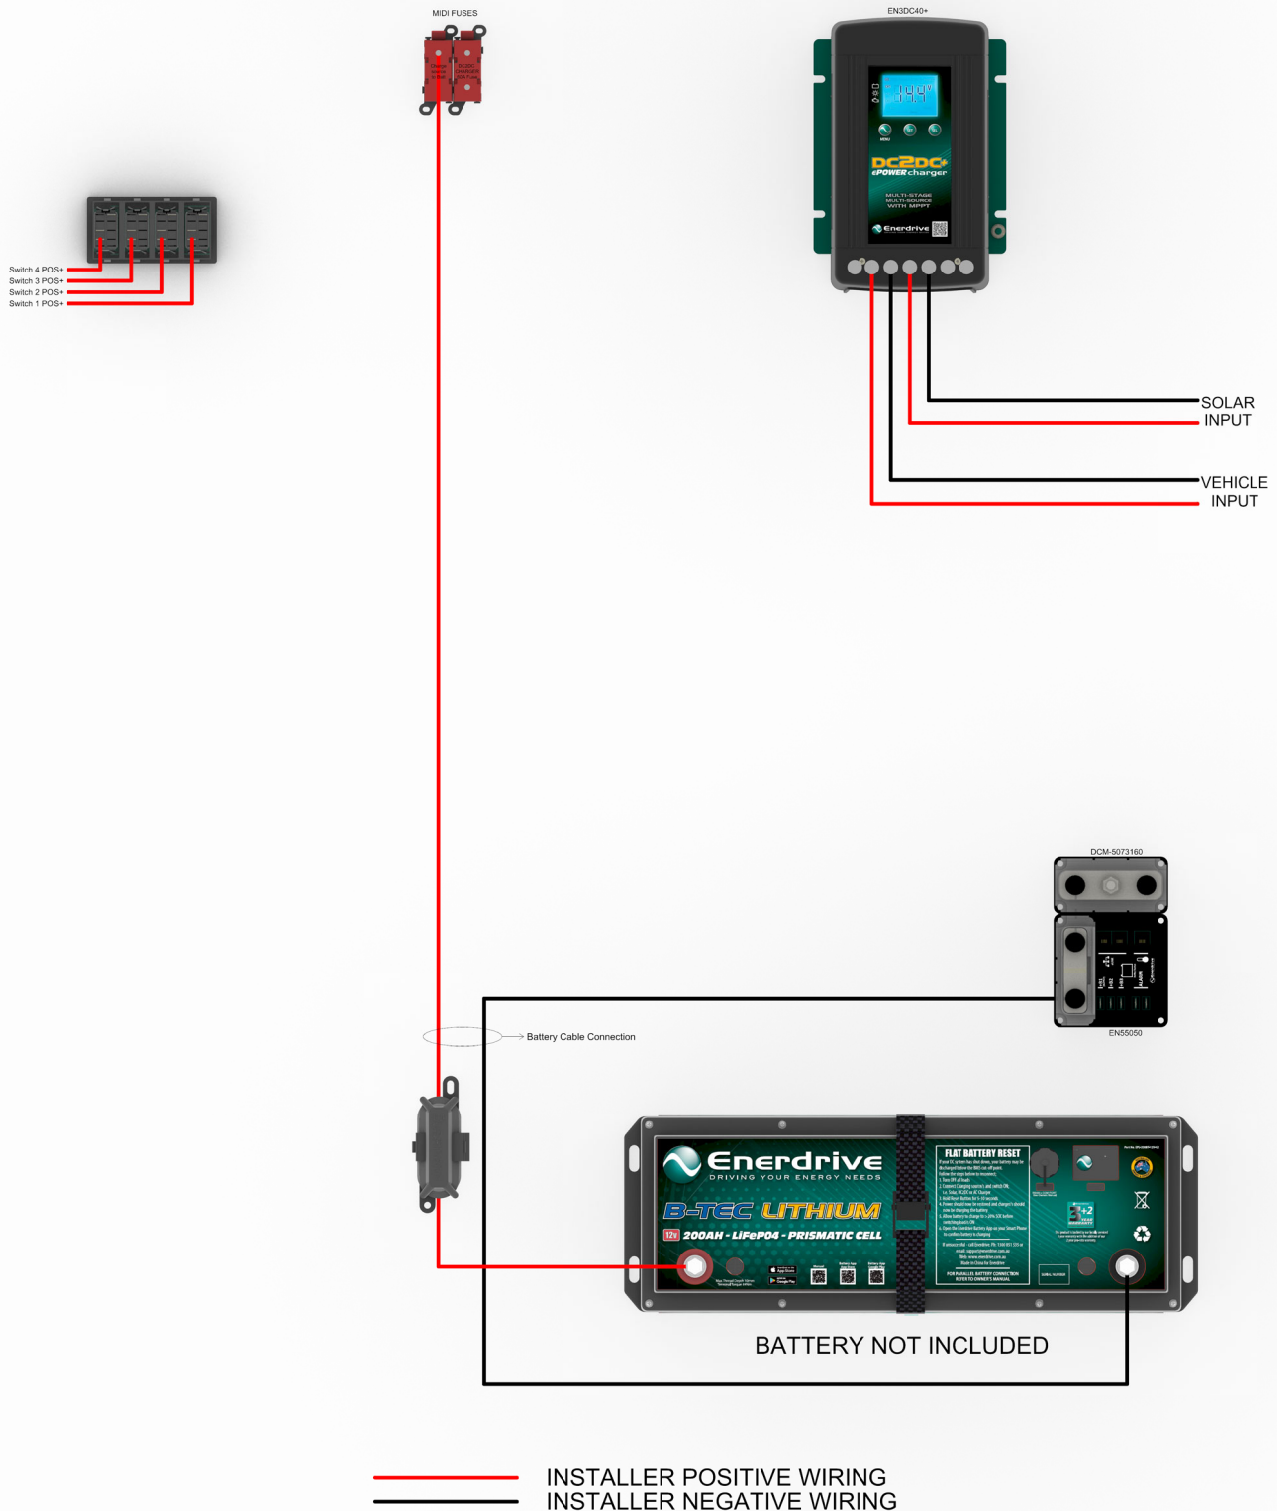

# Explorer - ePRO Installer Wiring

This wiring diagram is only a representation on how the wiring is done and may not fully reflect exactly how your system is wired.  
Circuit breakers are shown in rear view format.