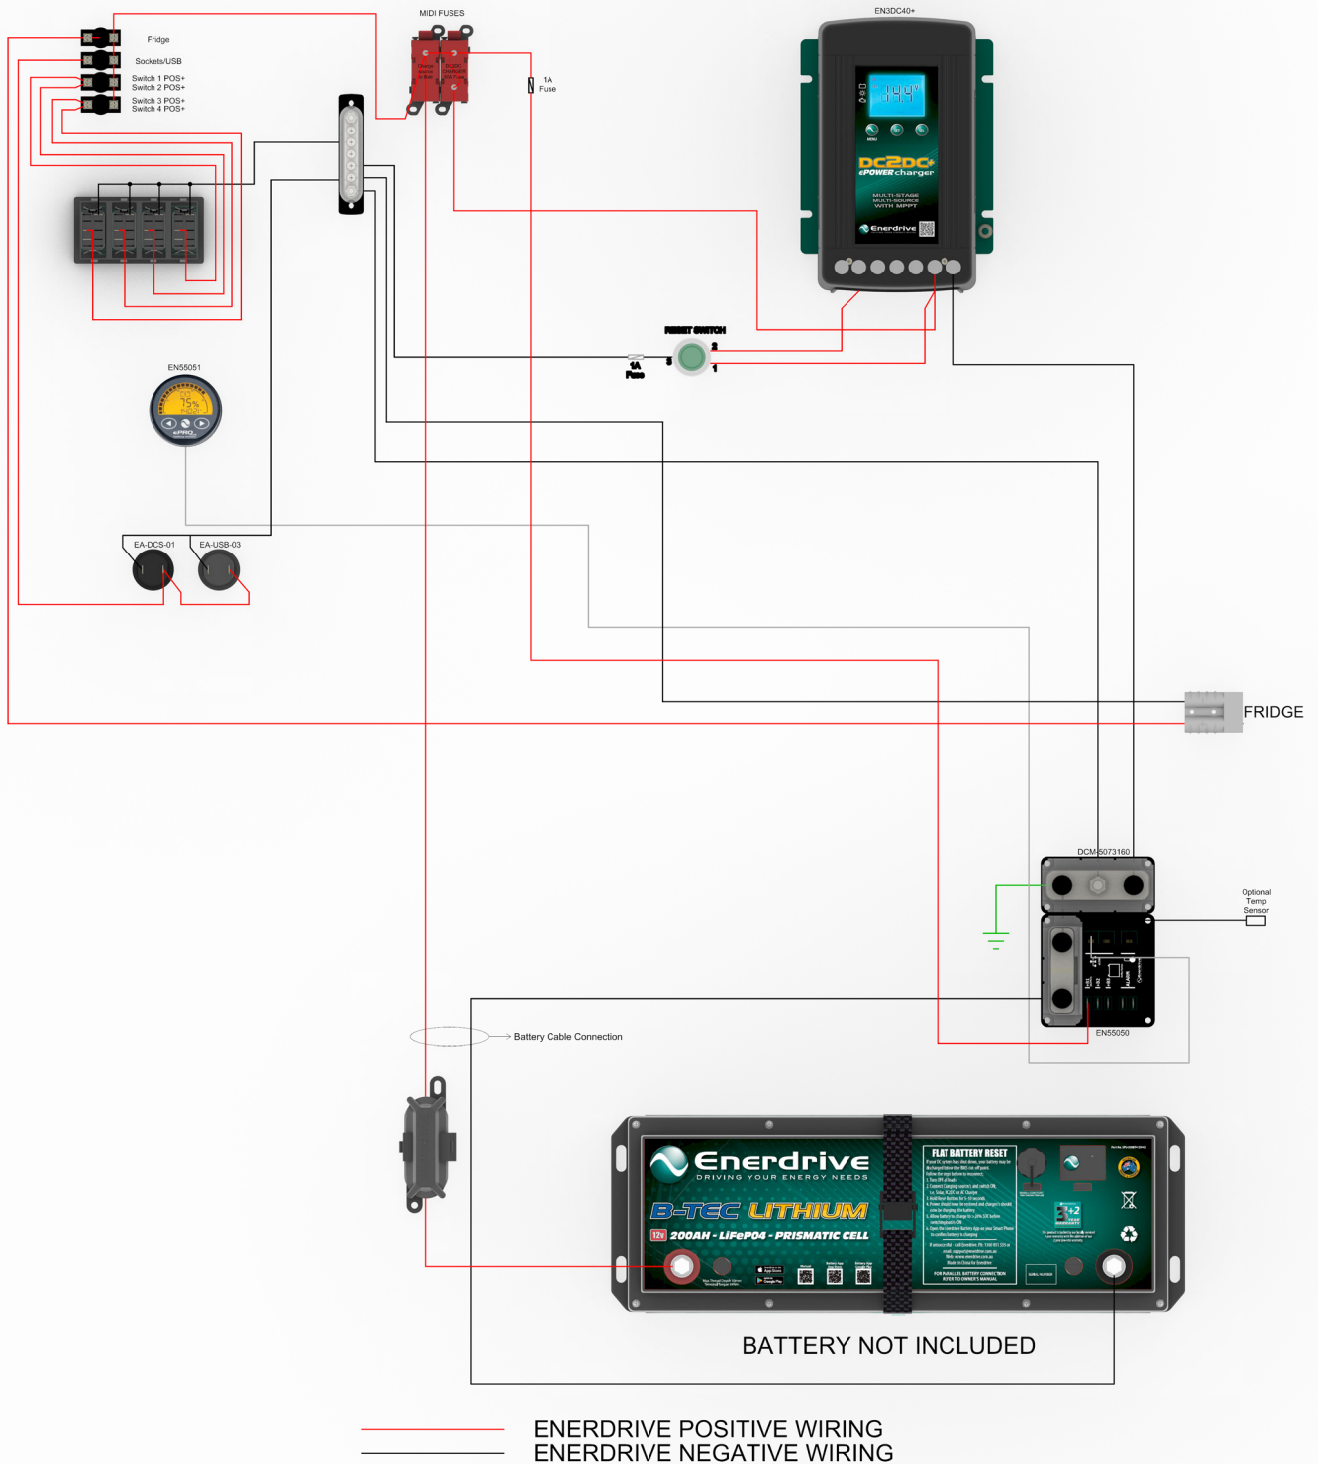

# Explorer - ePRO Enerdrive Wiring

This wiring diagram is only a representation on how the wiring is done and may not fully reflect exactly how your system is wired.  
Circuit breakers are shown in rear view format.