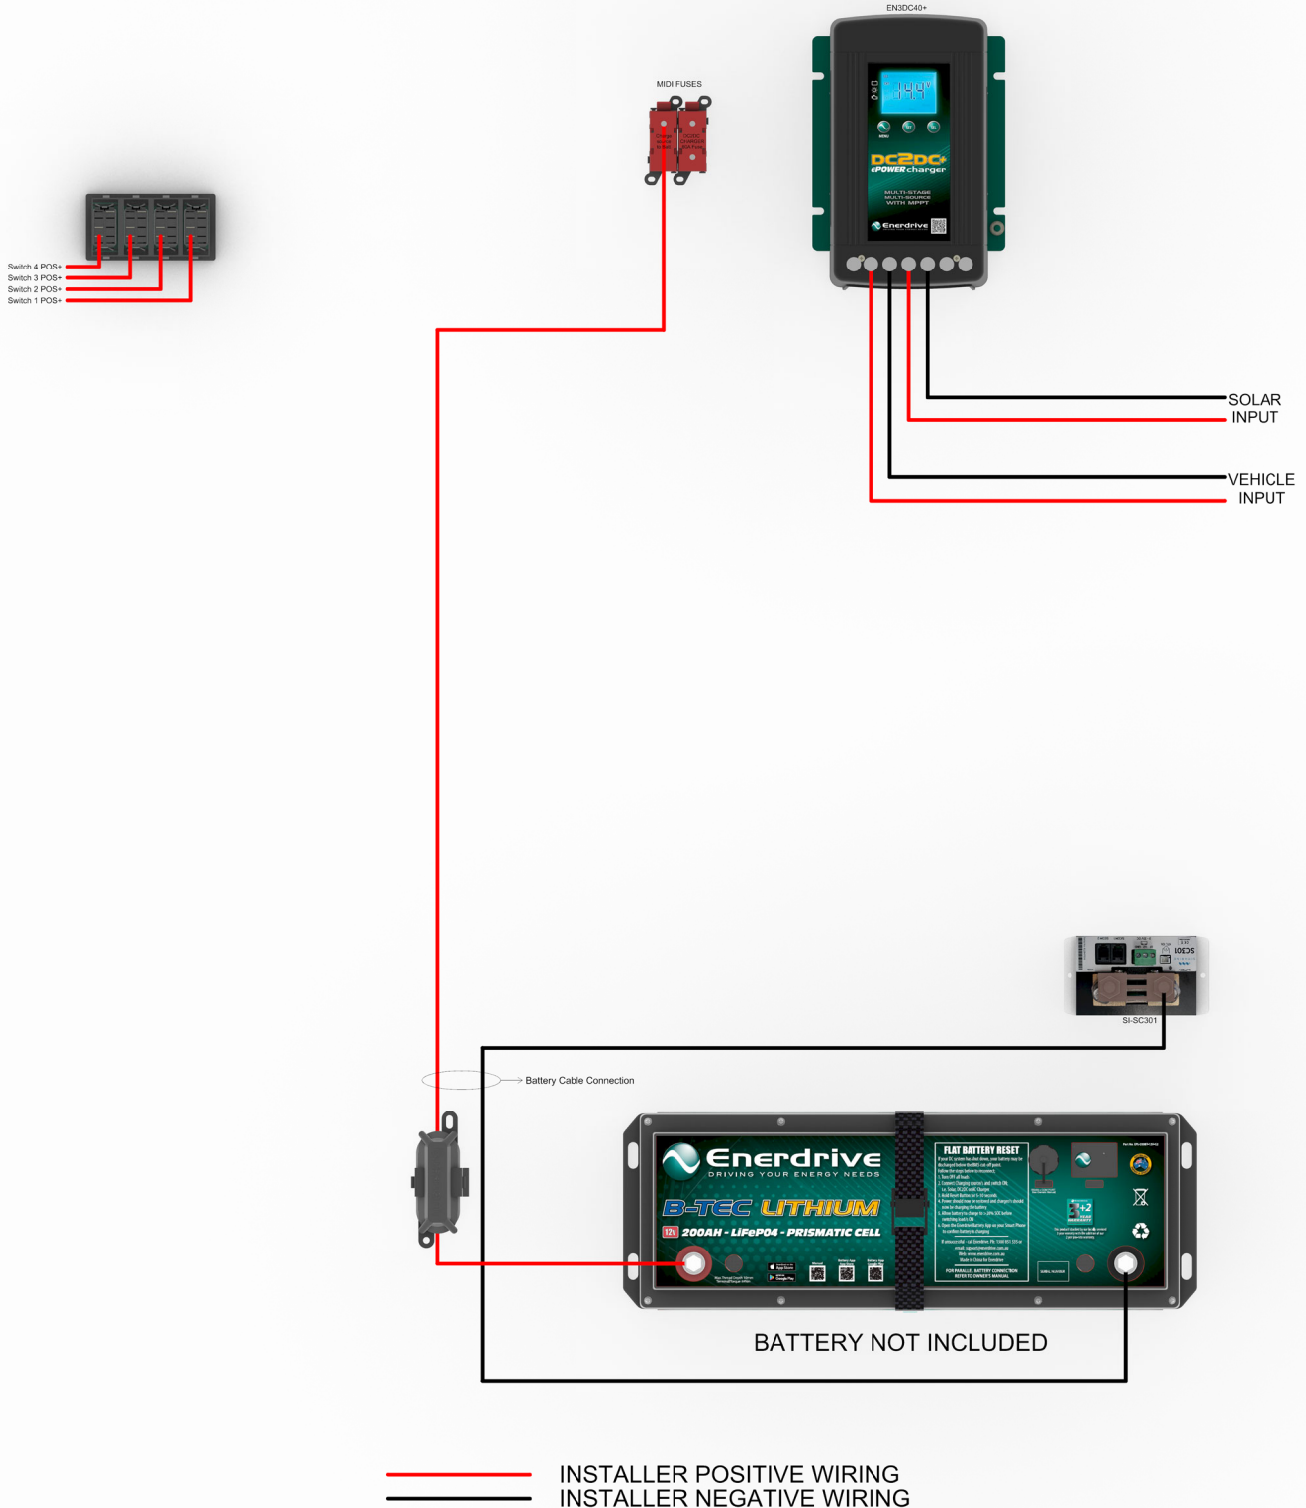

Explorer - Simarine-SCQ50 Installer Wiring

This wiring diagram is only a representation on how the wiring is done and may not fully reflect exactly how your system is wired.
Circuit breakers are shown in rear view format.