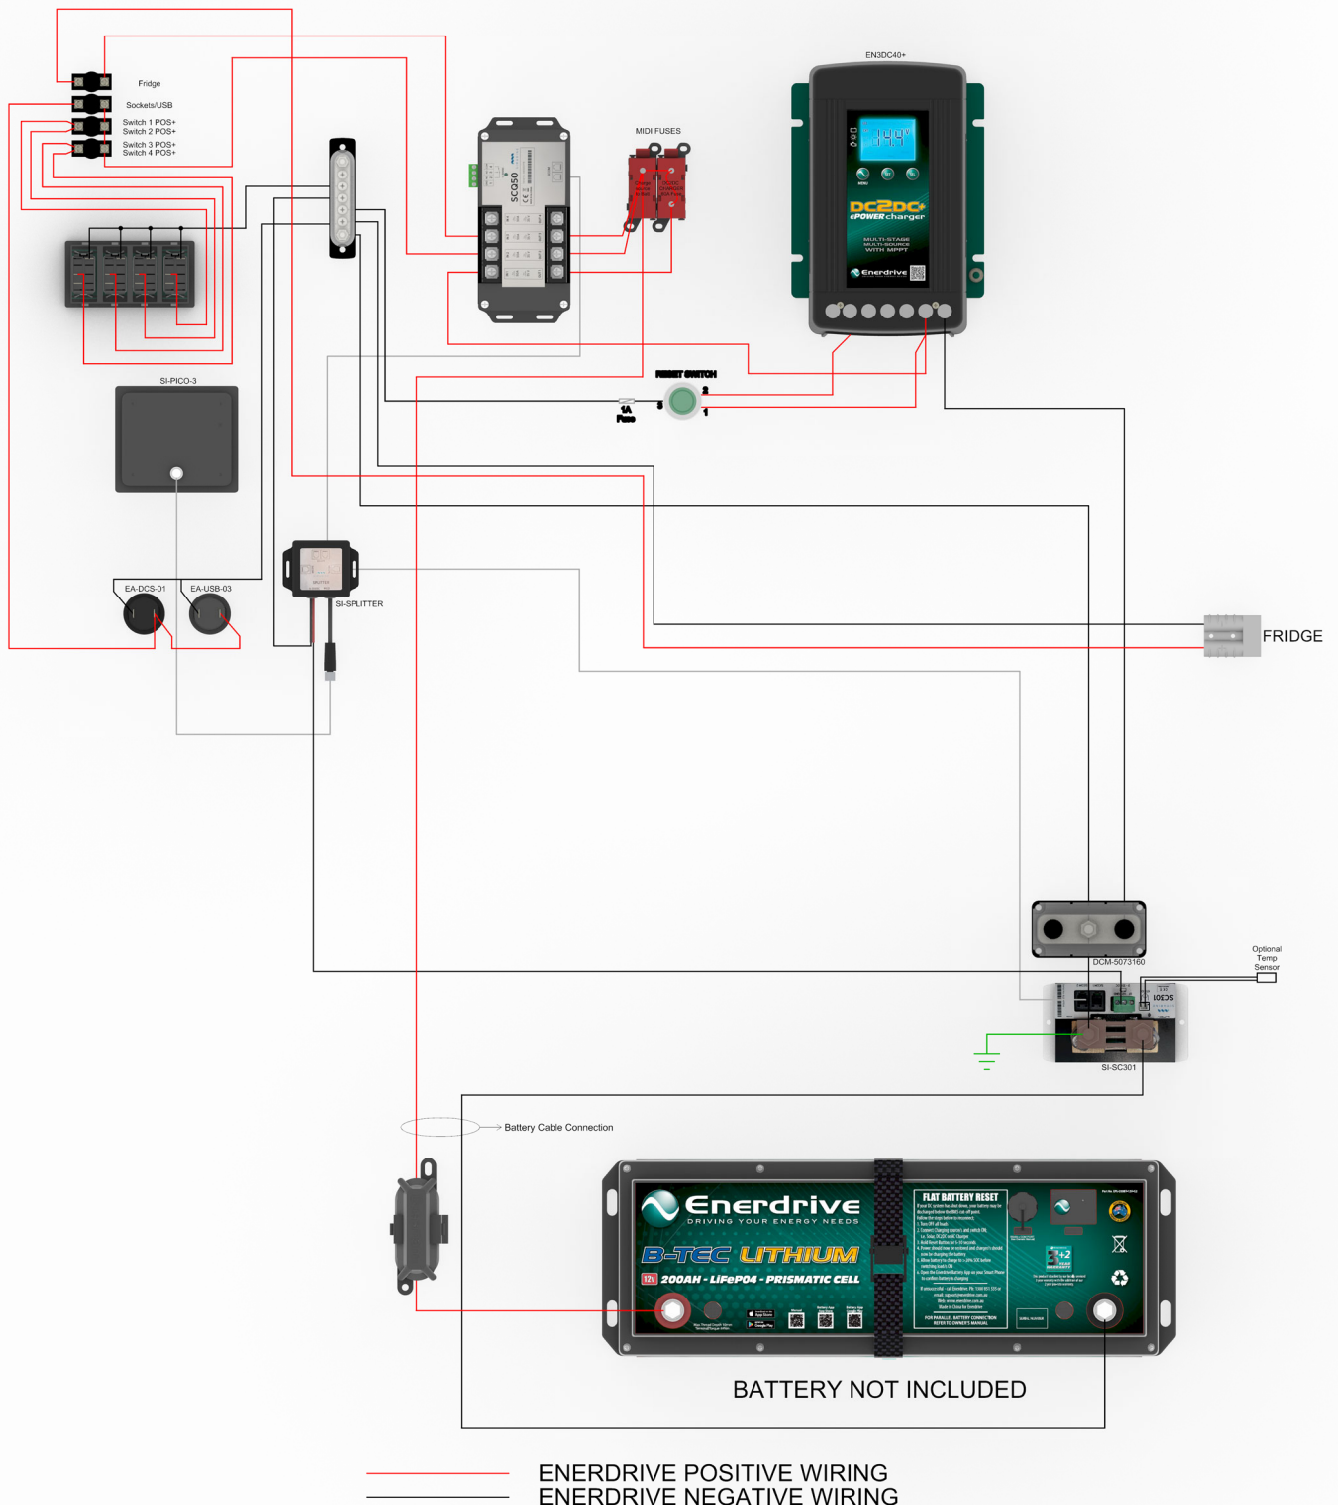

Explorer - Simarine-SCQ50 Enerdrive Wiring

This wiring diagram is only a representation on how the wiring is done and may not fully reflect exactly how your system is wired.
 Circuit breakers are shown in rear view format.