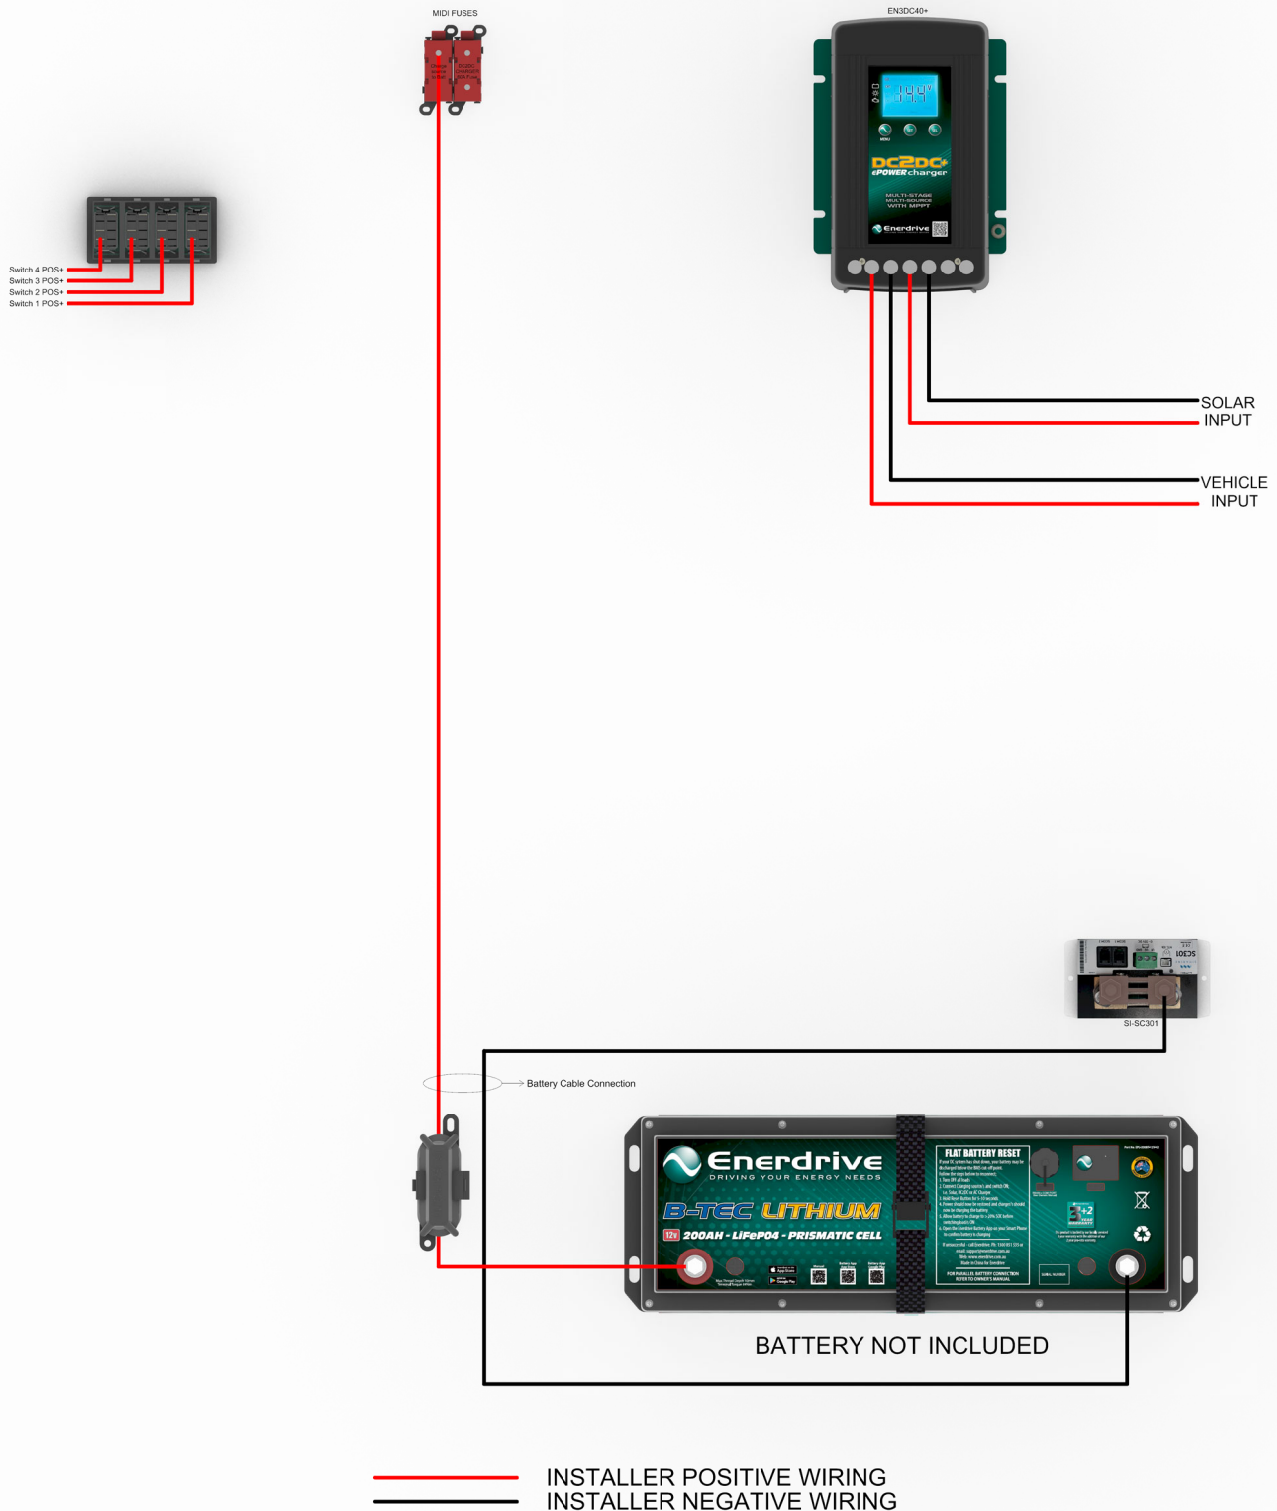

# Explorer - Simarine Installer Wiring

This wiring diagram is only a representation on how the wiring is done and may not fully reflect exactly how your system is wired.  
Circuit breakers are shown in rear view format.