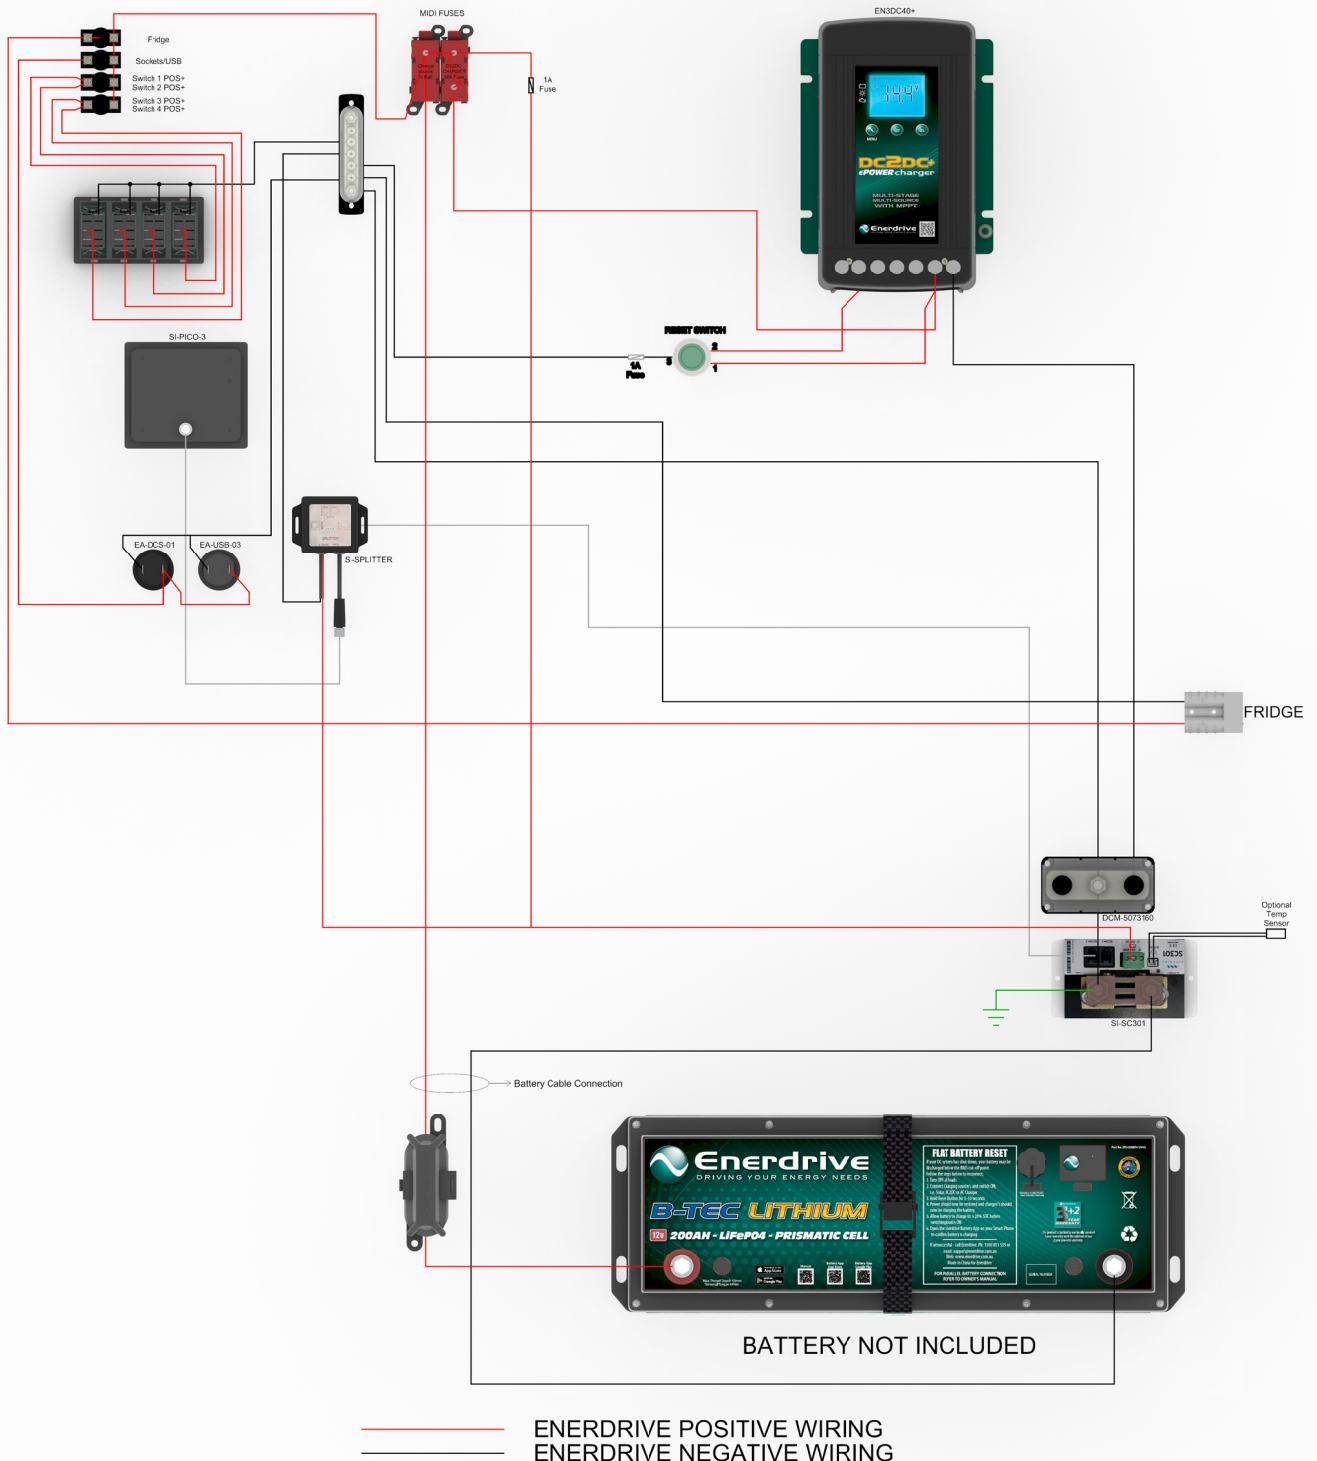

Explorer - Simarine Enerdrive Wiring

This wiring diagram is only a representation on how the wiring is done and may not fully reflect exactly how your system is wired.
Circuit breakers are shown in rear view format.