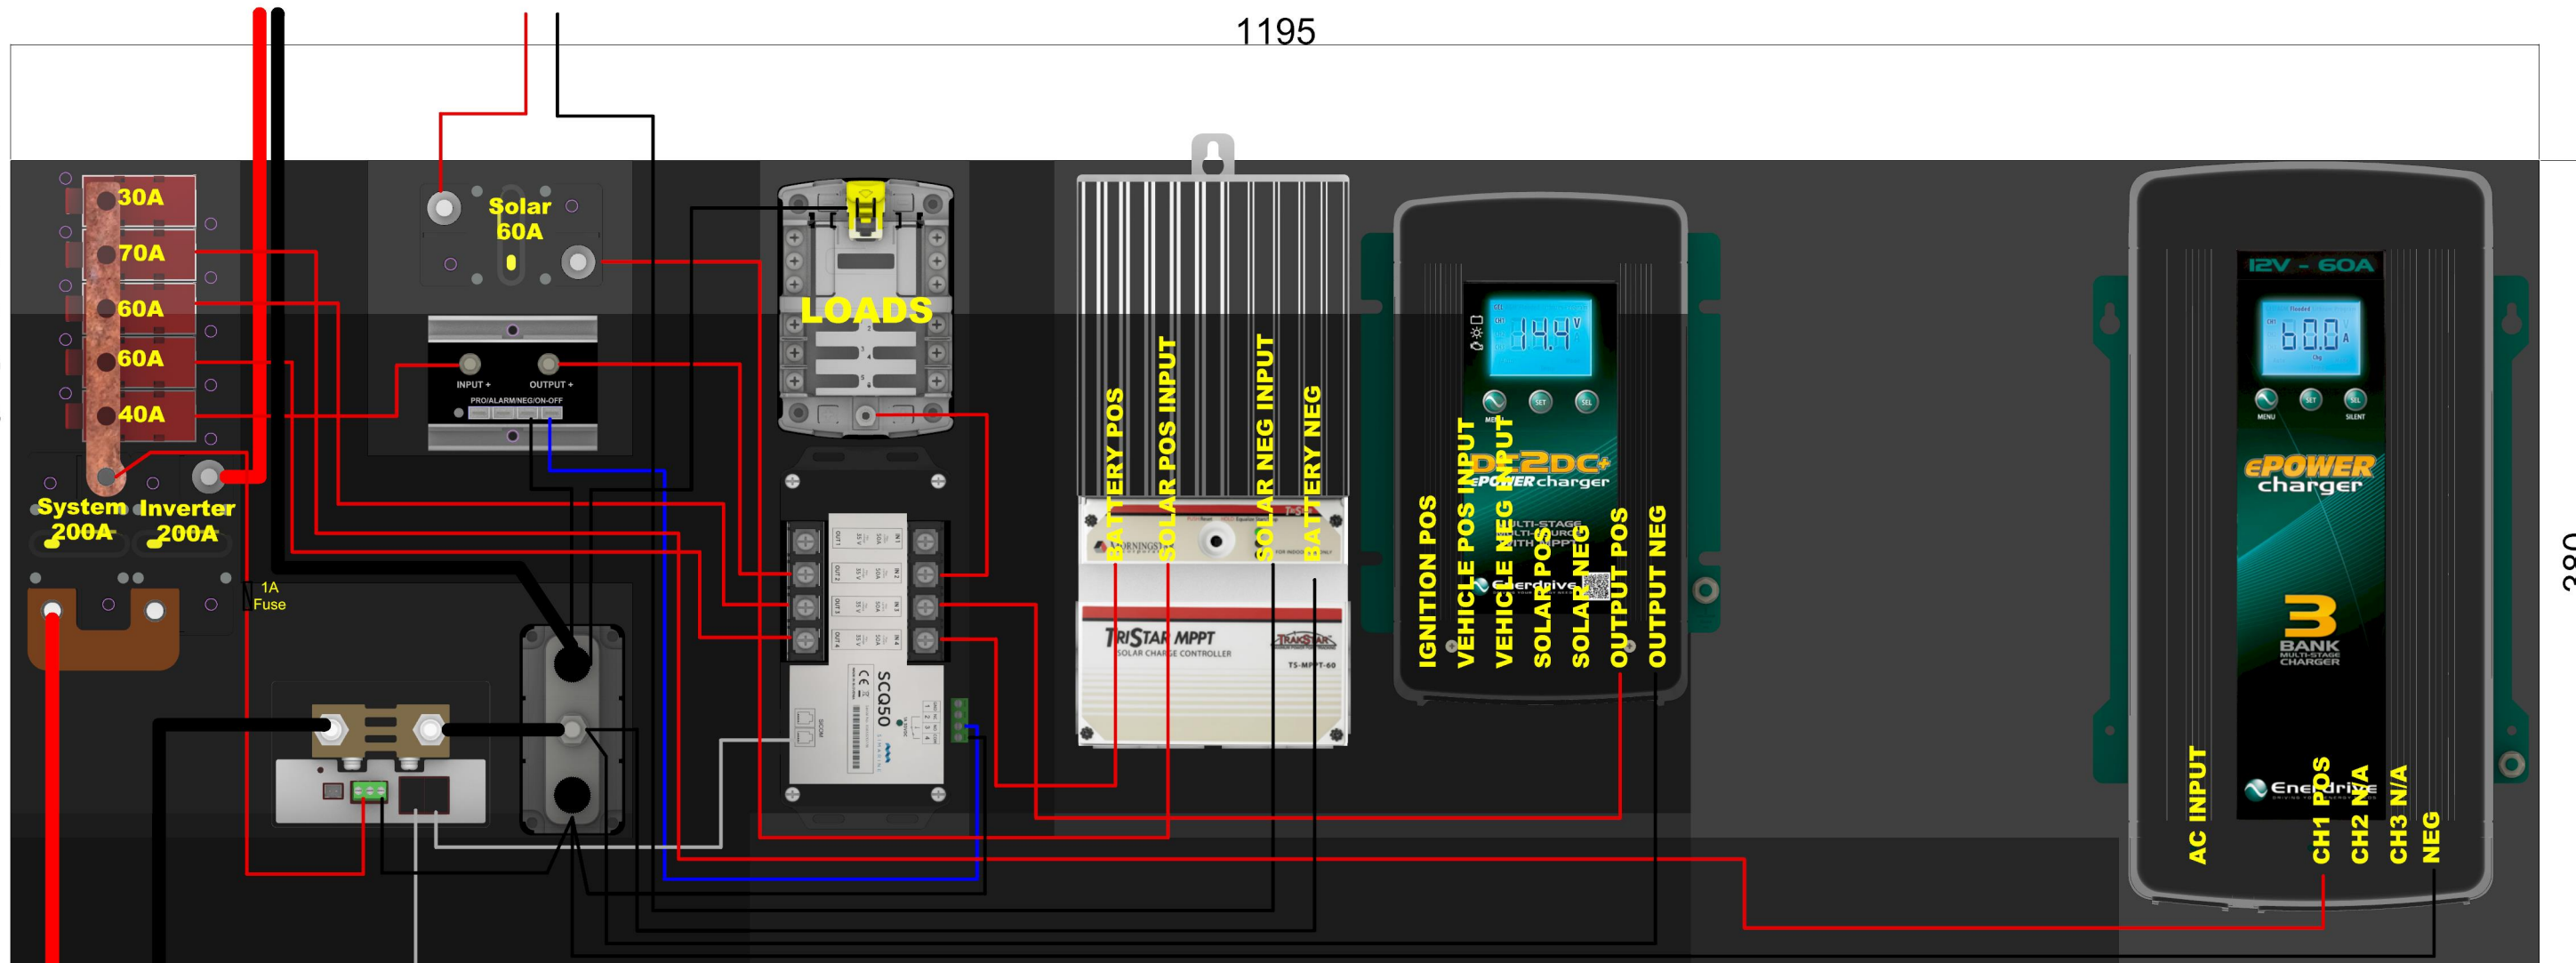

Enerdrive

DRIVING YOUR ENERGY NEEDS

eSYS-I

1195

INVERTER **ROOF TOP SOLAR**

SPARE
AC CHARGER
DC2DC
SOLAR REG
LOADS

NOTE: STANDARD SOLAR REGULATOR IS TS-45 PWM

BATTERY

SIMARINE PICO SPLITTER

380