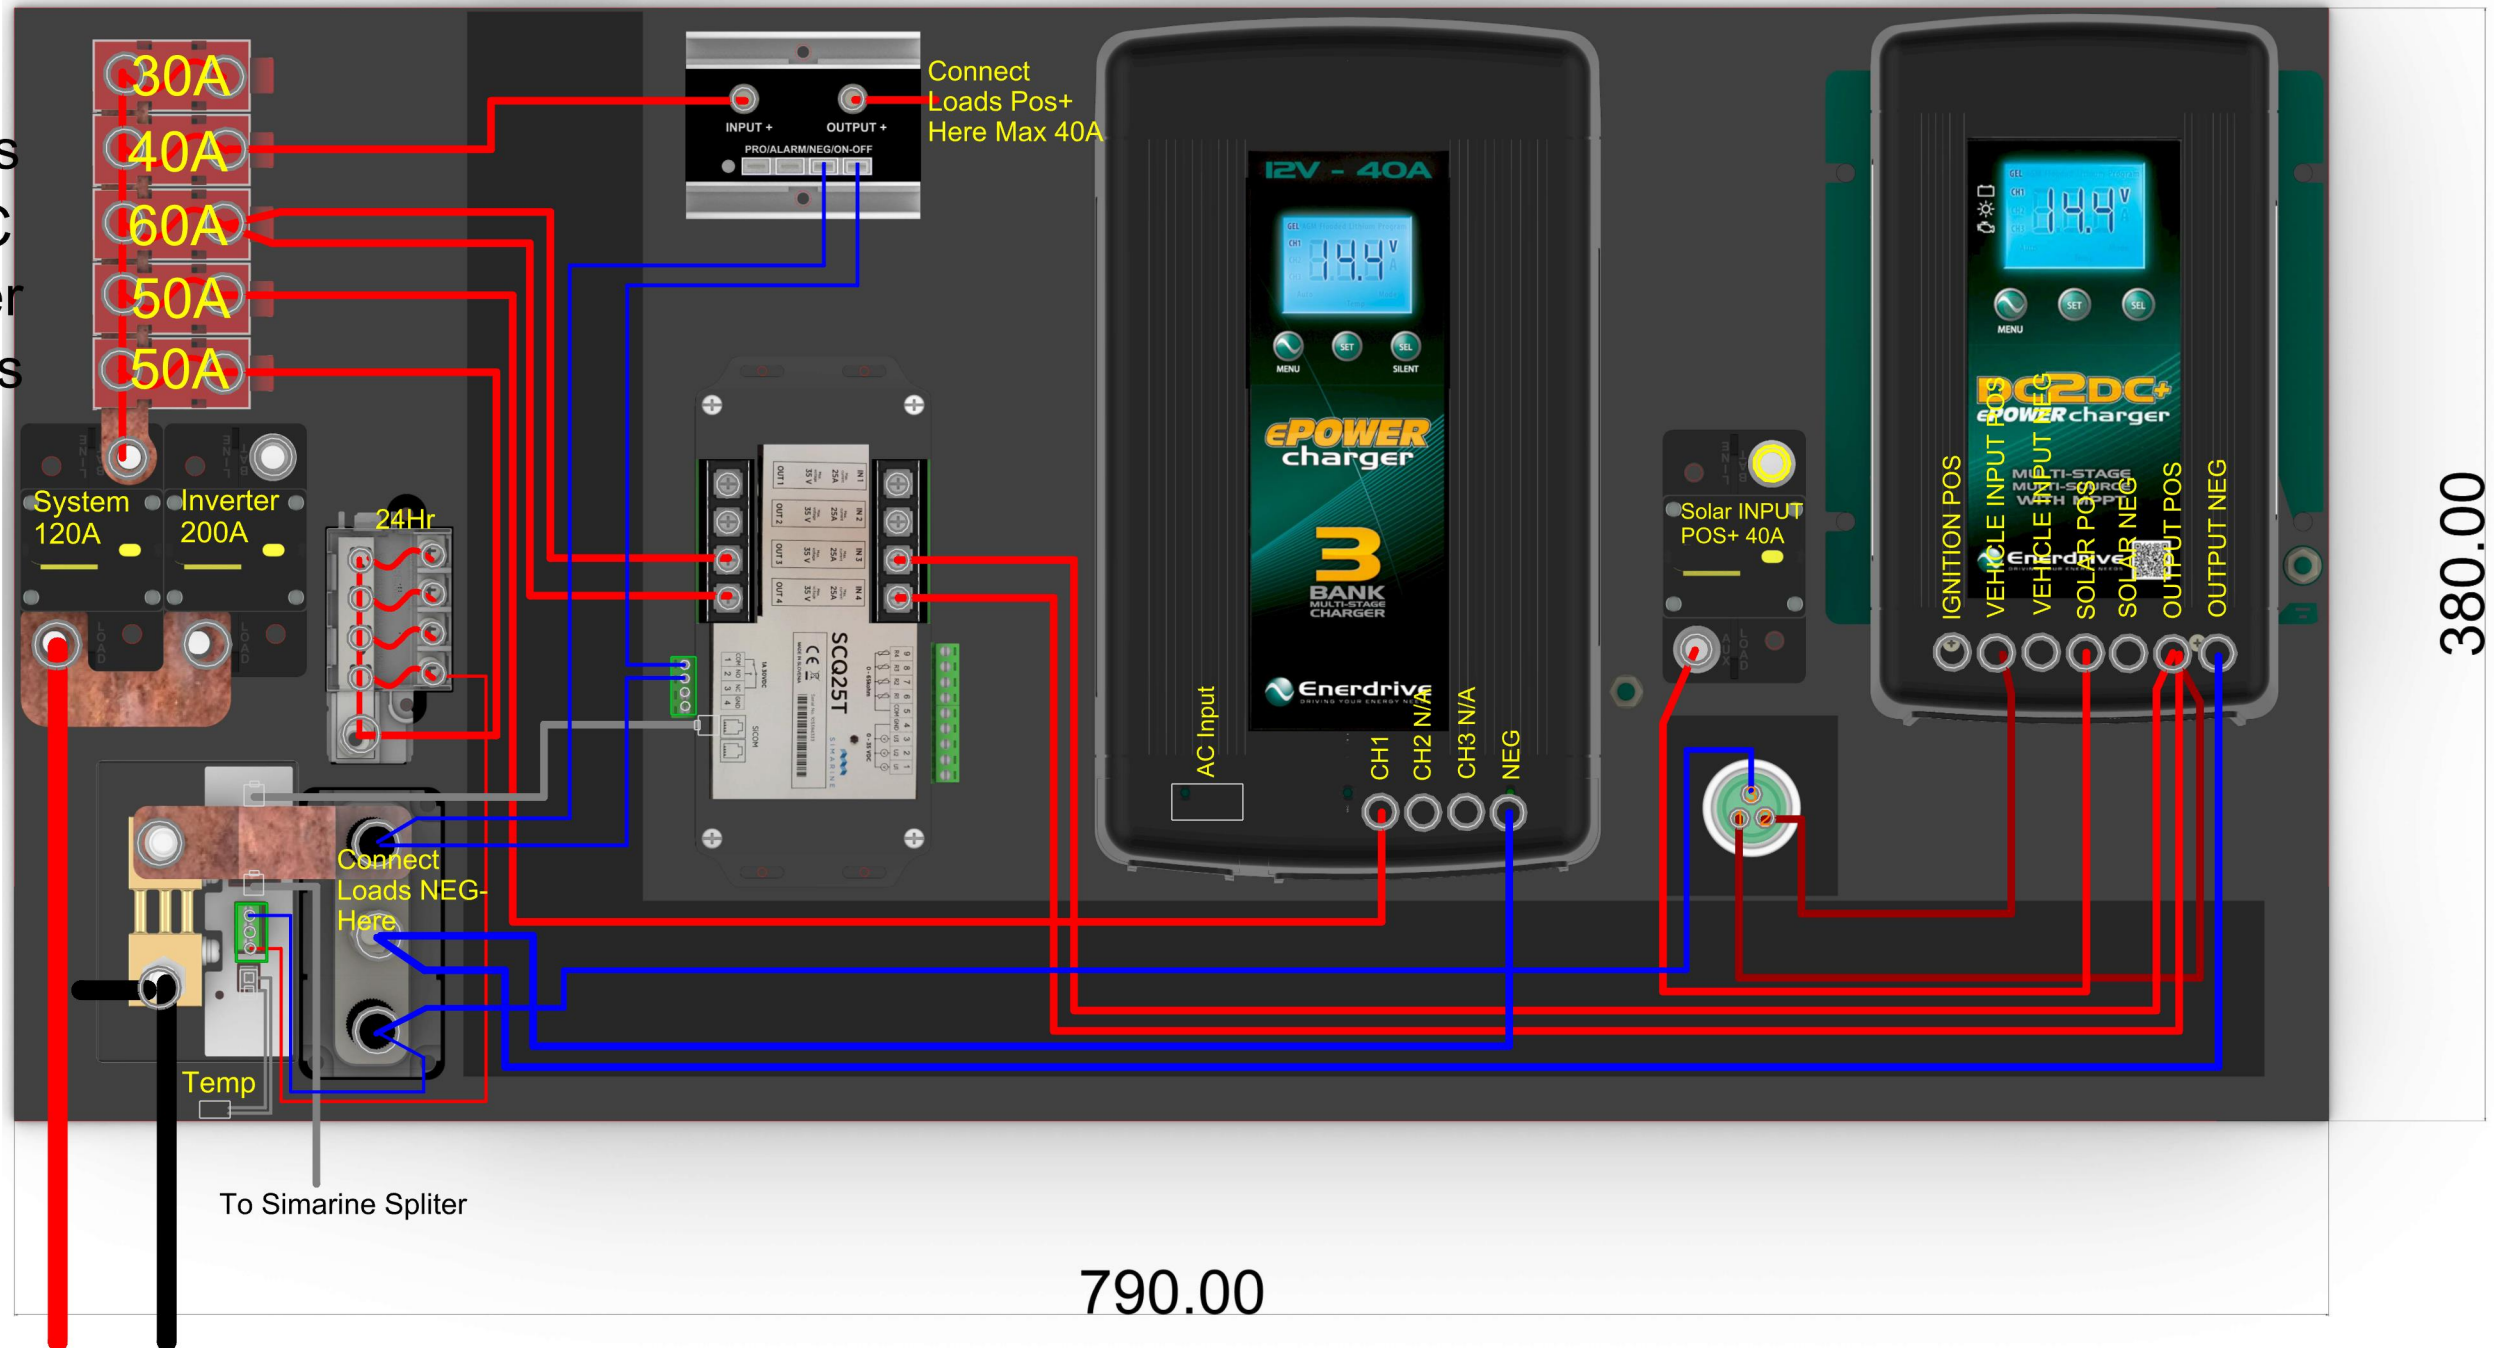

# eSYS-G

Spare  
LBC Loads  
DC2DC  
AC Charger  
24hr Loads

## Battery

W-790mm x H-380mm x D-100mm