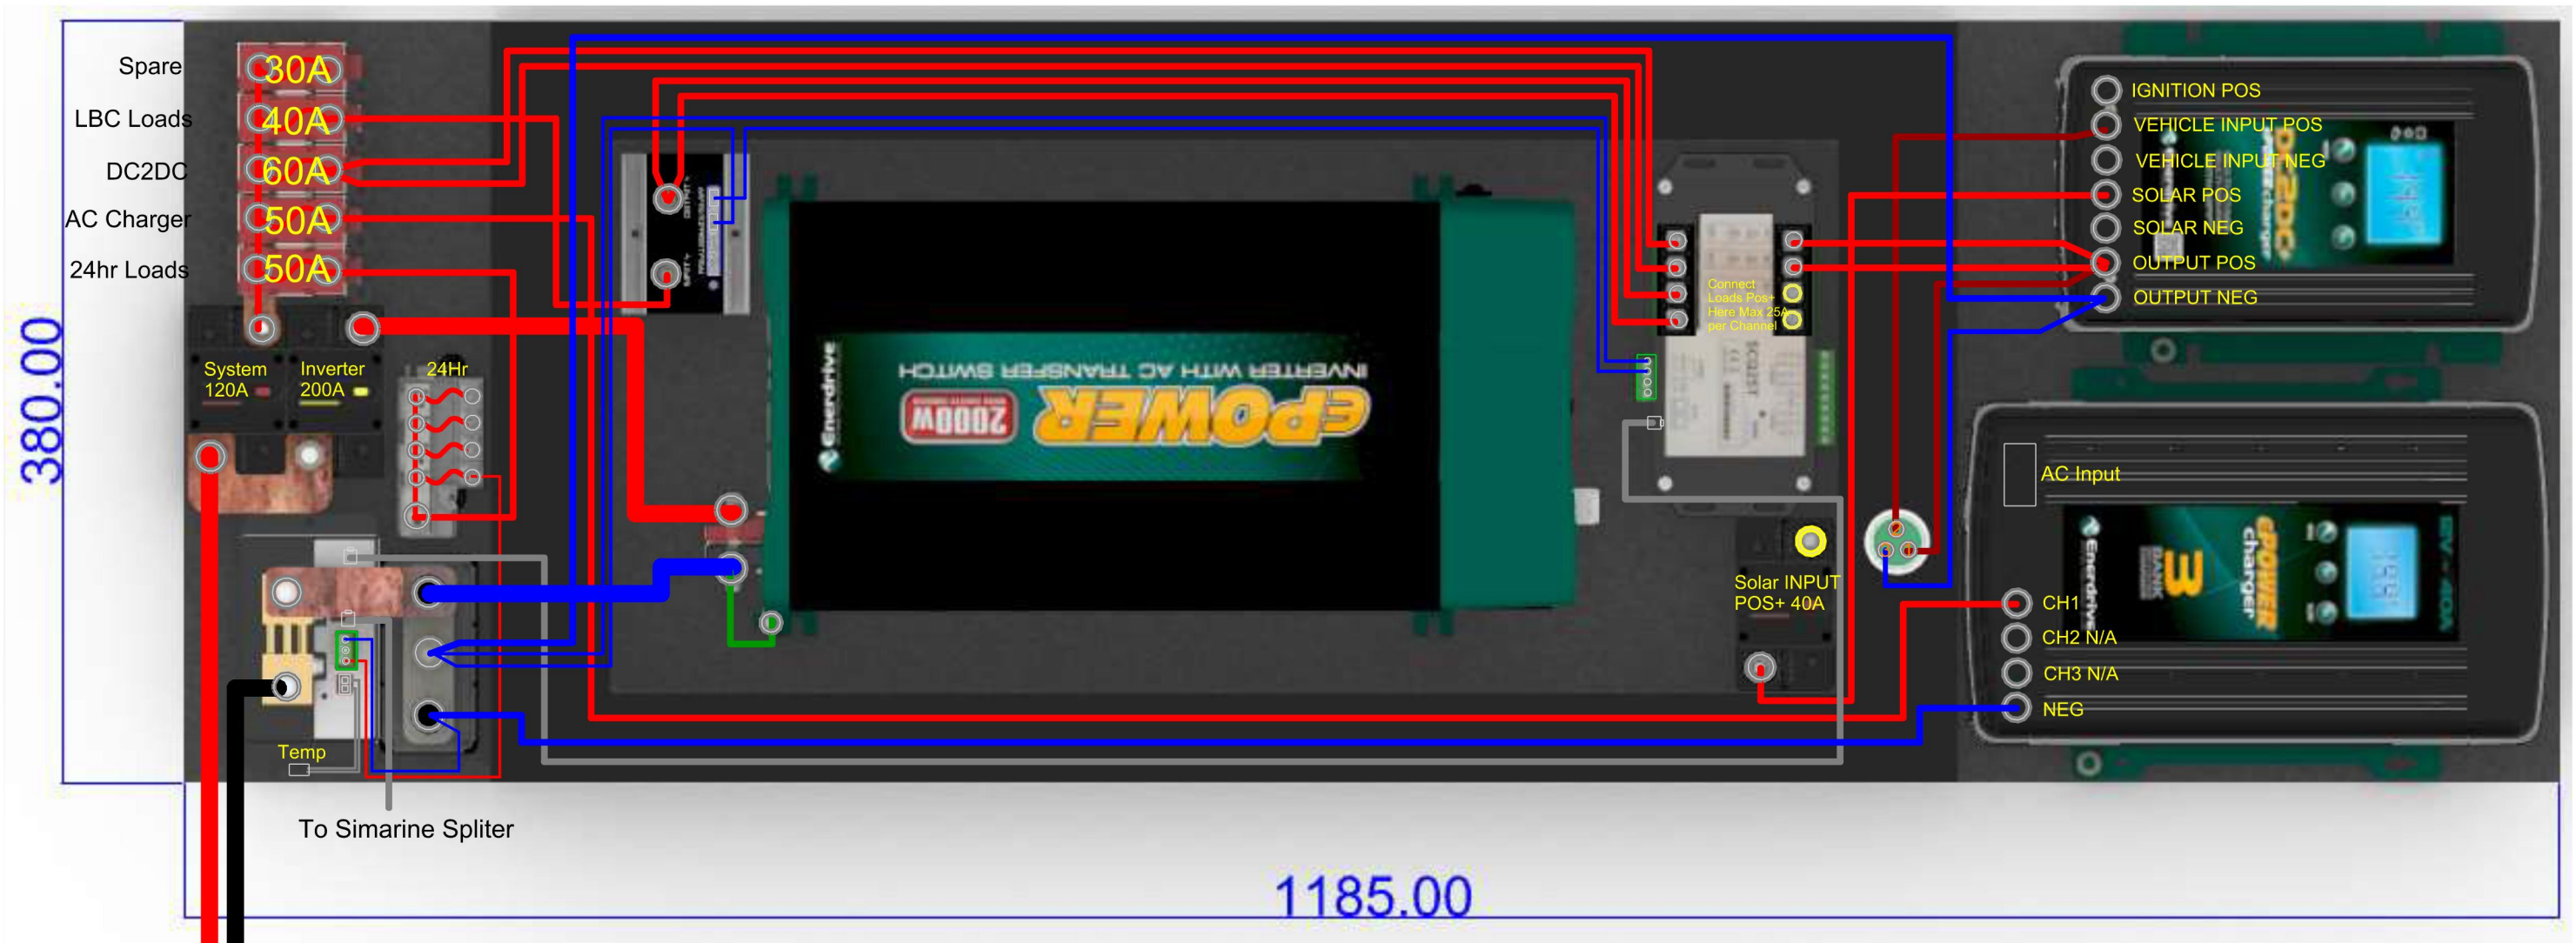

eSYS-F

Battery

W-1185mm x H-380mm x D-130mm