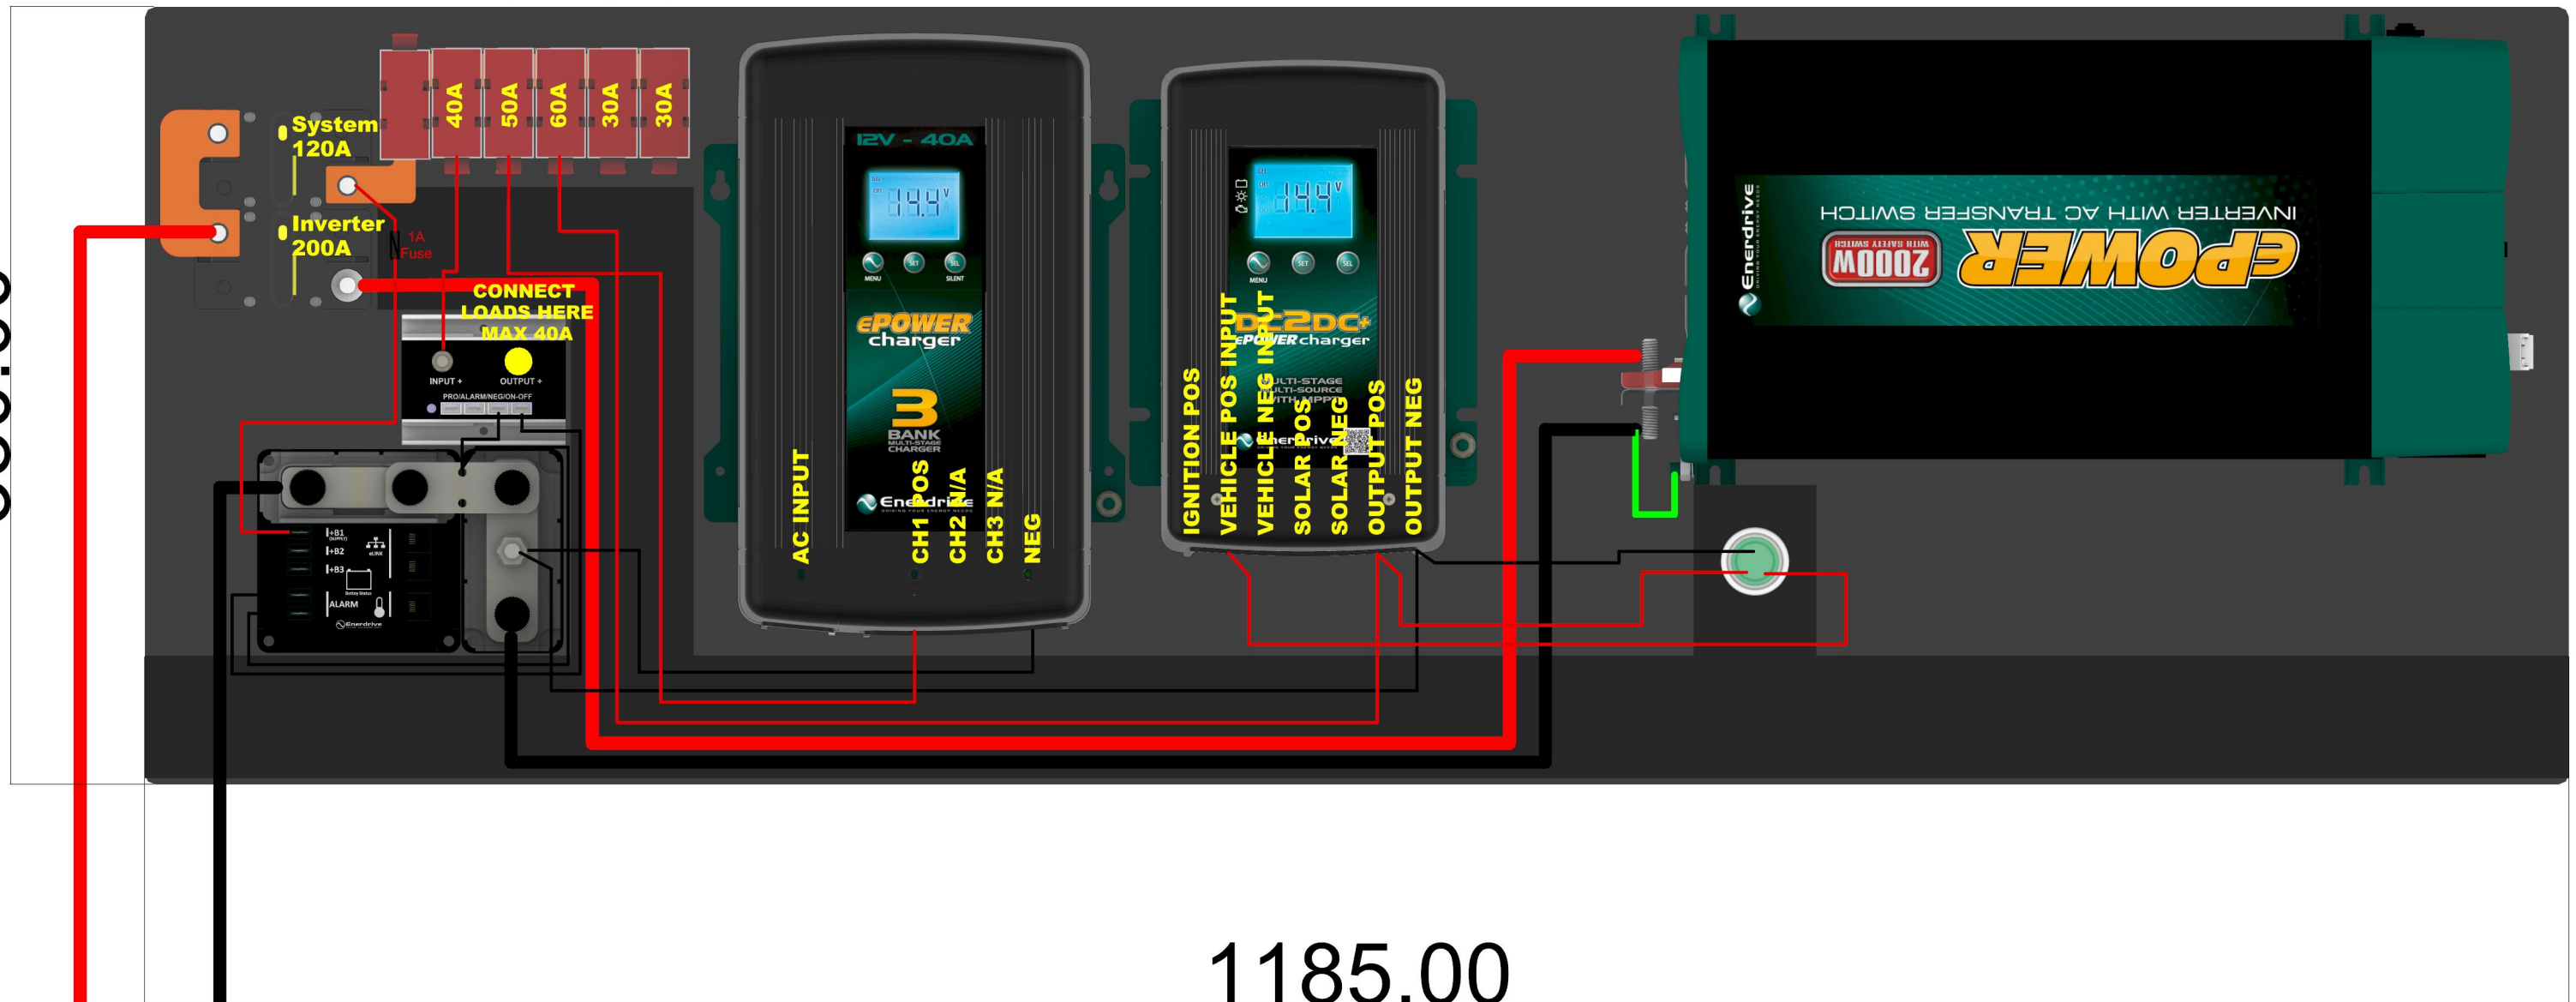

Enerdrive

DRIVING YOUR ENERGY NEEDS

eSYS-C

LBC LOADS
AC CHARGER
DC2DC
SPARE
SPARE

380.00

1185.00

BATTERY