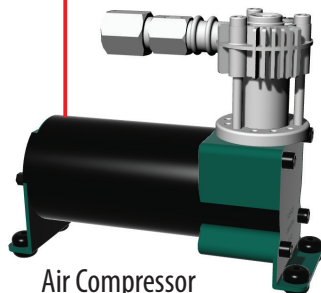

Archie - Capabilities

AC Charger
connected to Grey Anderson Socket

Portable Refrigerator

Battery Charger

Mobile Phone

Vehicle Start Battery

GoPro

Air Compressor

240W Folding Solar Panel Kit