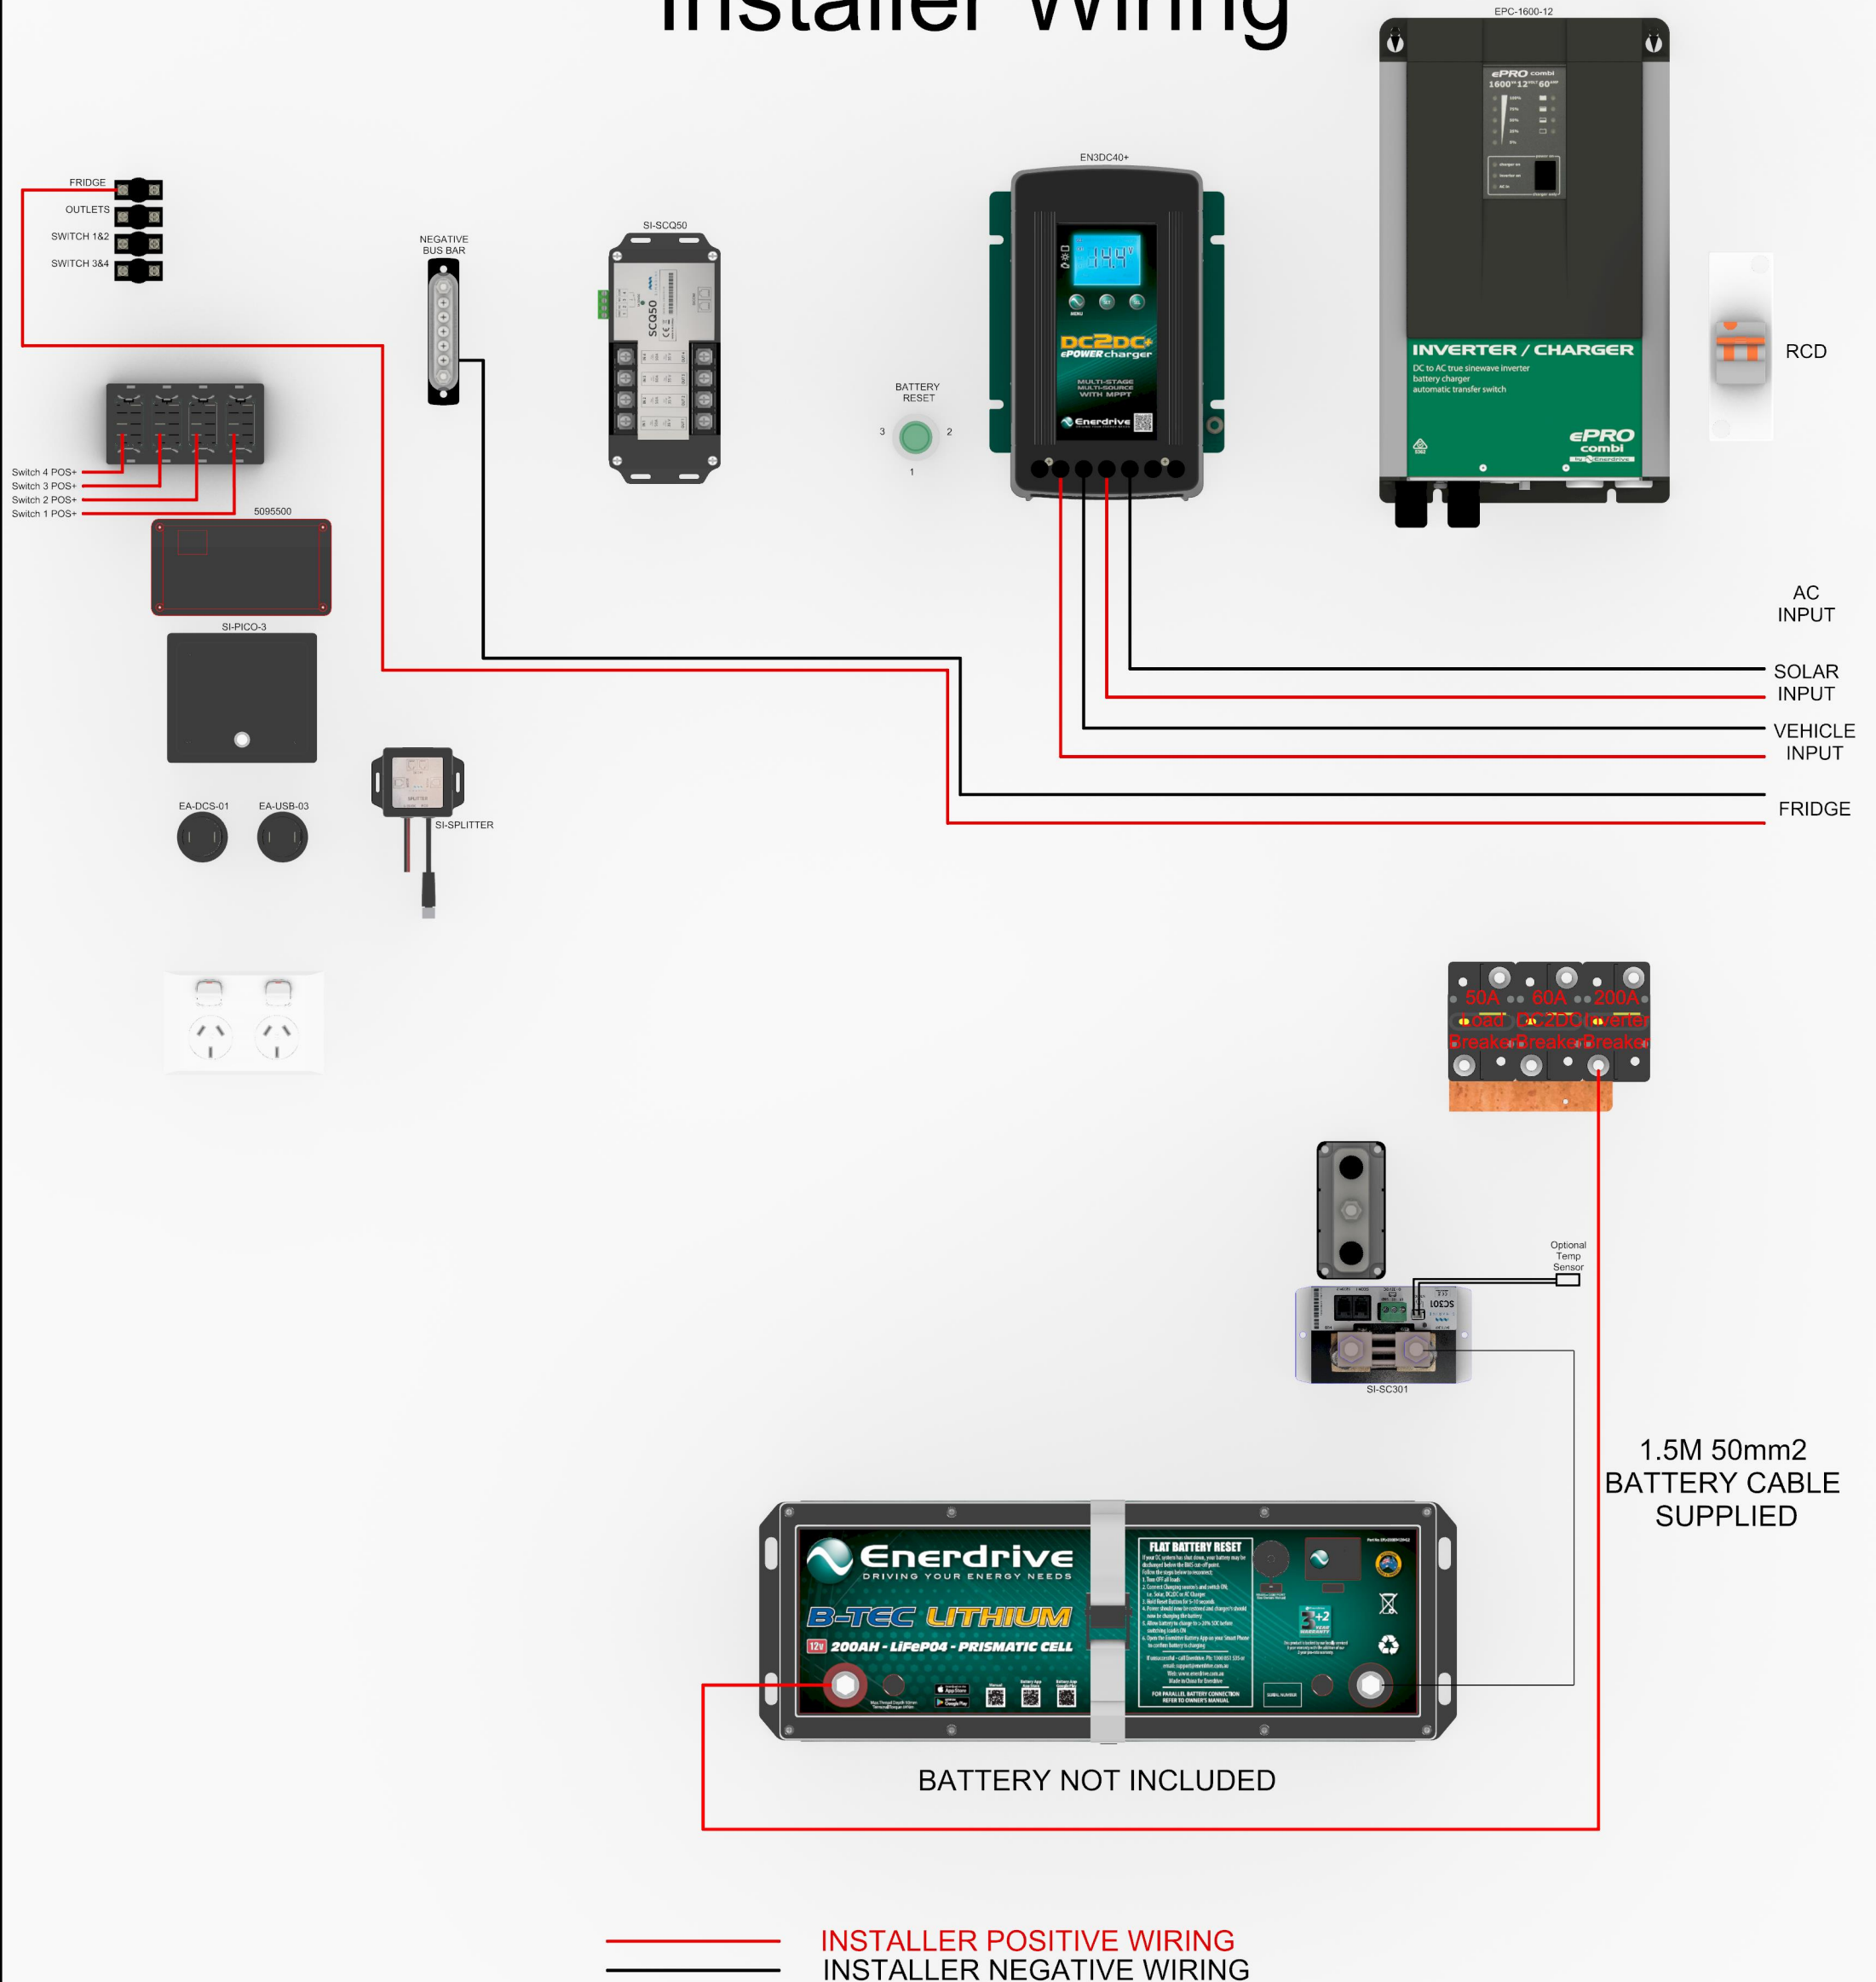

Enerdrive
DRIVING YOUR ENERGY NEEDS

The Wanderer - Simarine-SCQ50 Installer Wiring

This wiring diagram is only a representation on how the wiring is done and may not fully reflect exactly how your system is wired.
 Circuit breakers are shown in rear view format.