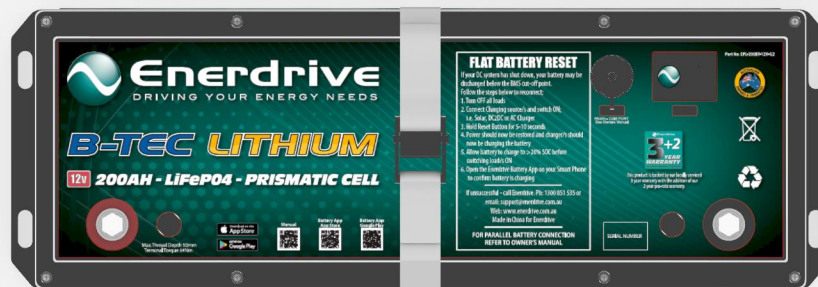

Enerdrive
DRIVING YOUR ENERGY NEEDS

The Wanderer - Simarine-SCQ50 Enerdrive Wiring

BATTERY NOT INCLUDED

- ENERDRIVE 240V AC CMS WIRING
- ENERDRIVE POSITIVE WIRING
- ENERDRIVE NEGATIVE WIRING

This wiring diagram is only a representation on how the wiring is done and may not fully reflect exactly how your system is wired.
Circuit breakers are shown in rear view format.