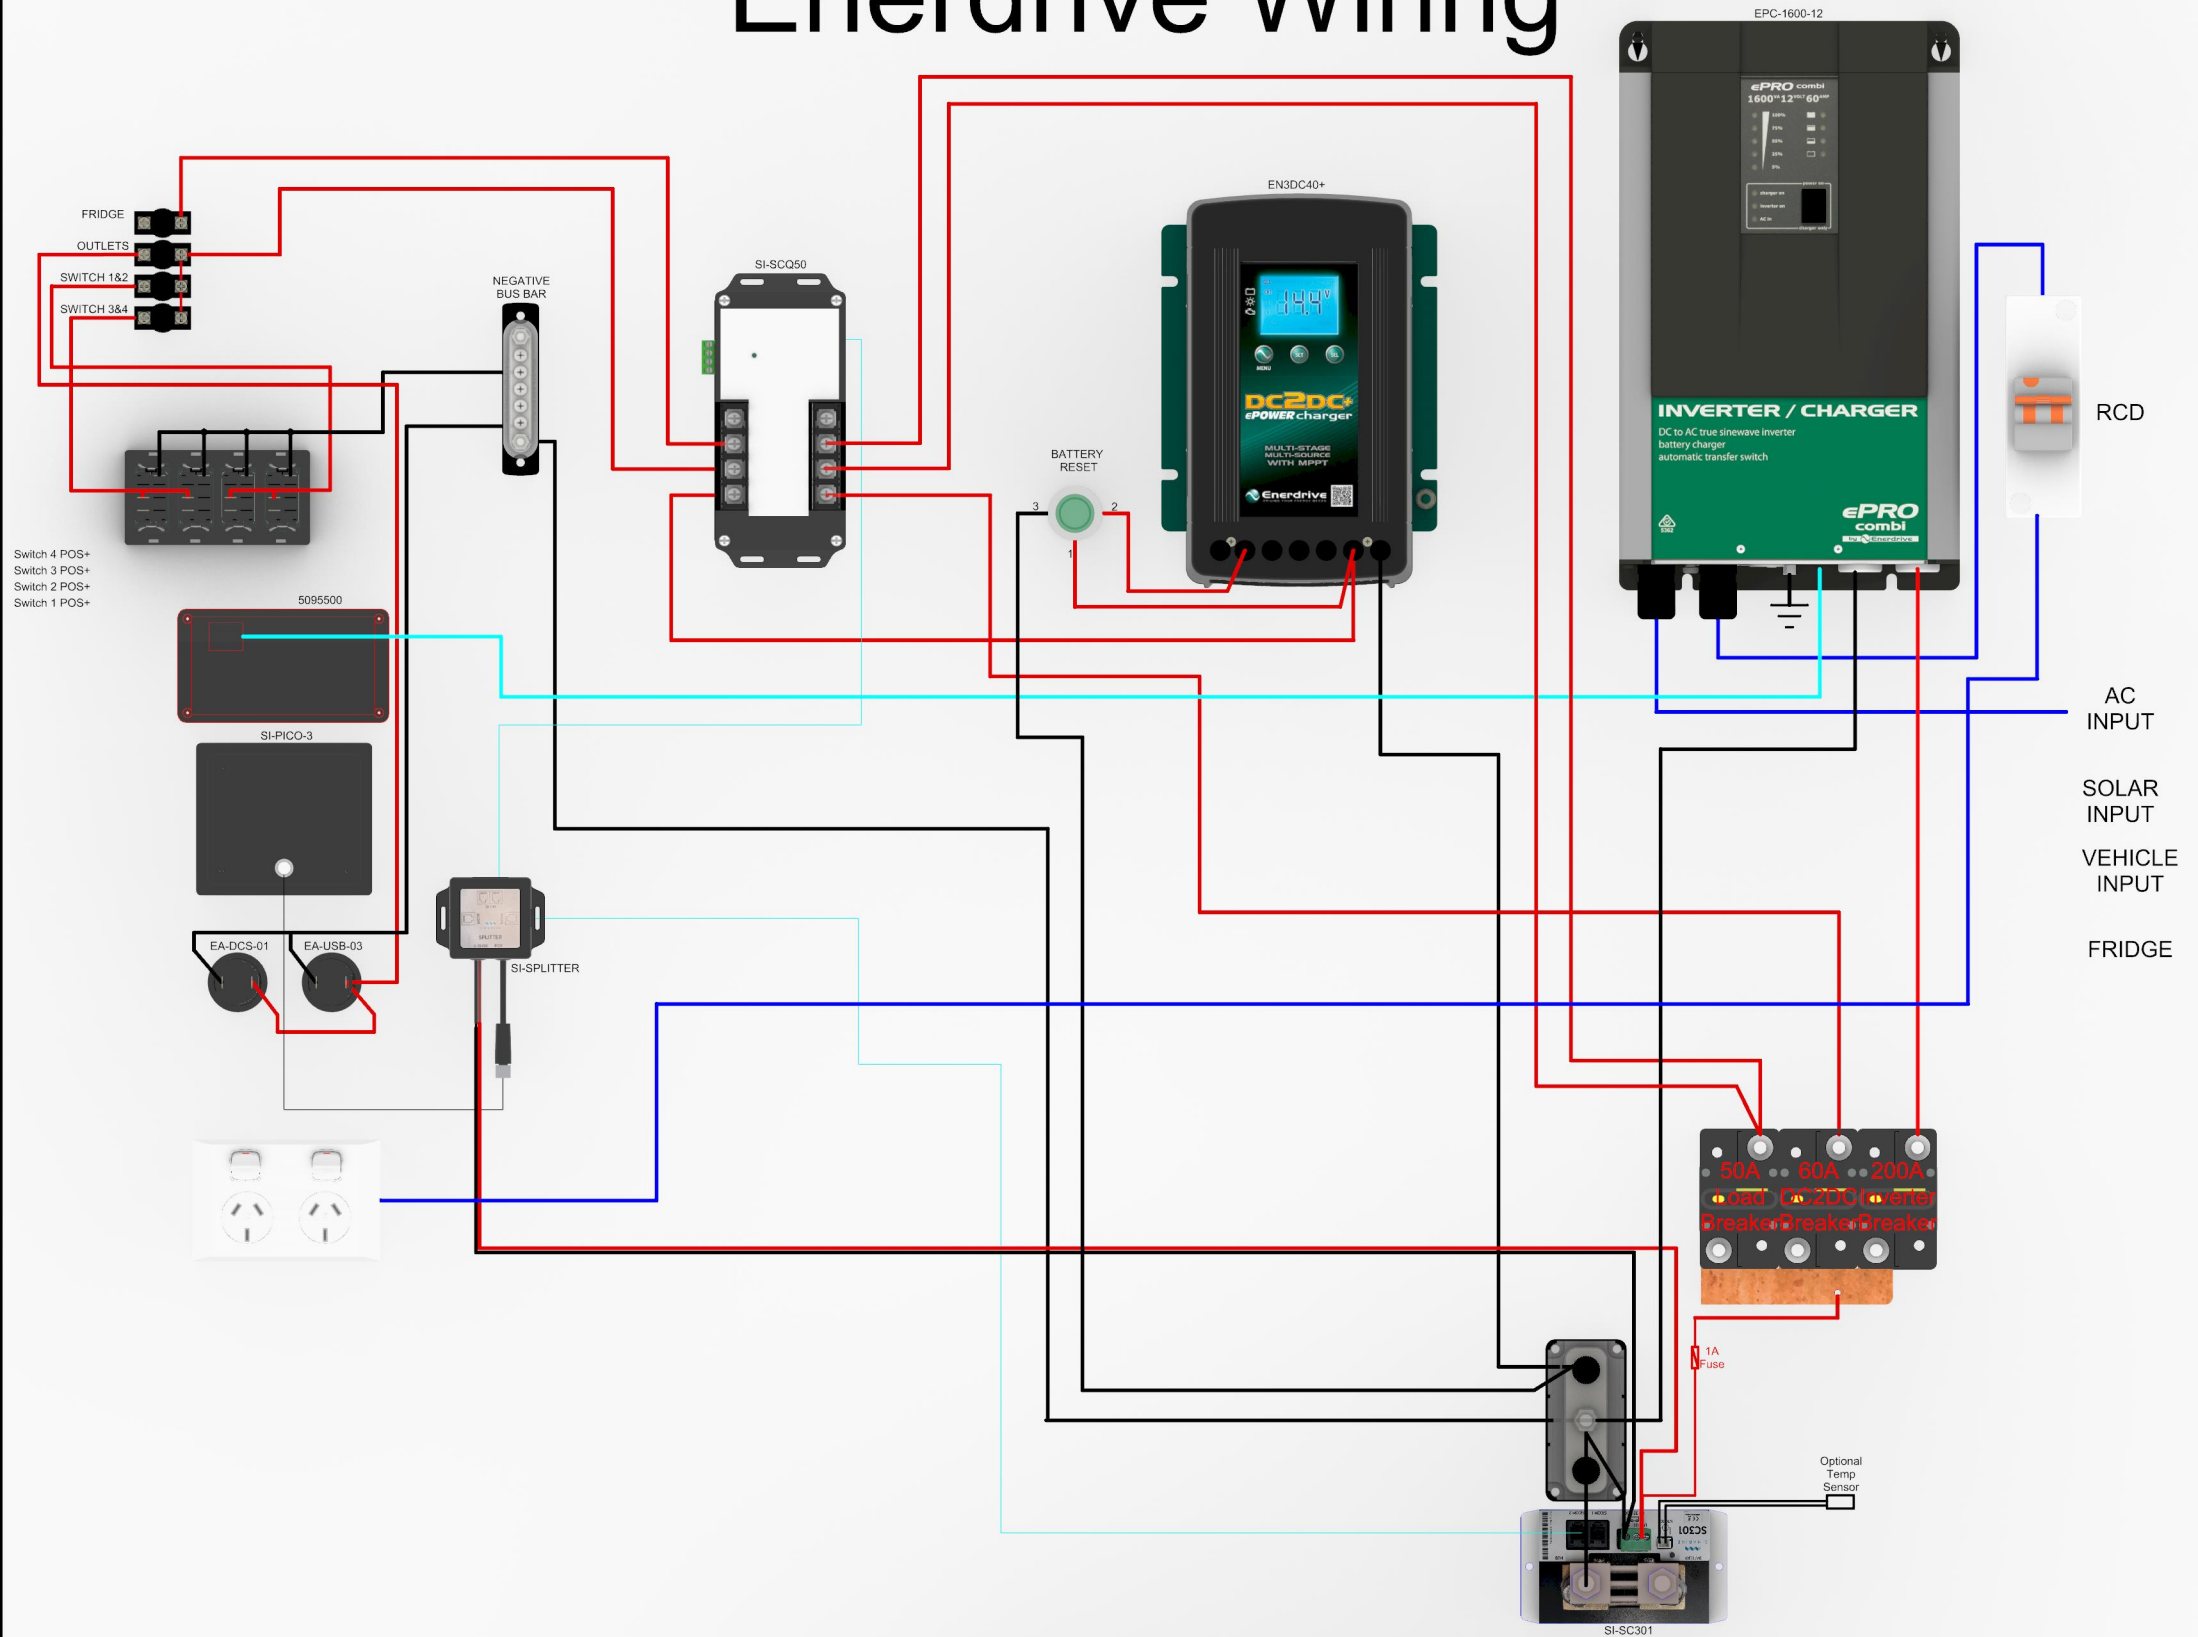

Enerdrive
DRIVING YOUR ENERGY NEEDS

The Wanderer - Simarine-SCQ50 Enerdrive Wiring

BATTERY NOT INCLUDED

- ENERDRIVE 240V AC CMS WIRING
- ENERDRIVE POSITIVE WIRING
- ENERDRIVE NEGATIVE WIRING

This wiring diagram is only a representation on how the wiring is done and may not fully reflect exactly how your system is wired.
Circuit breakers are shown in rear view format.