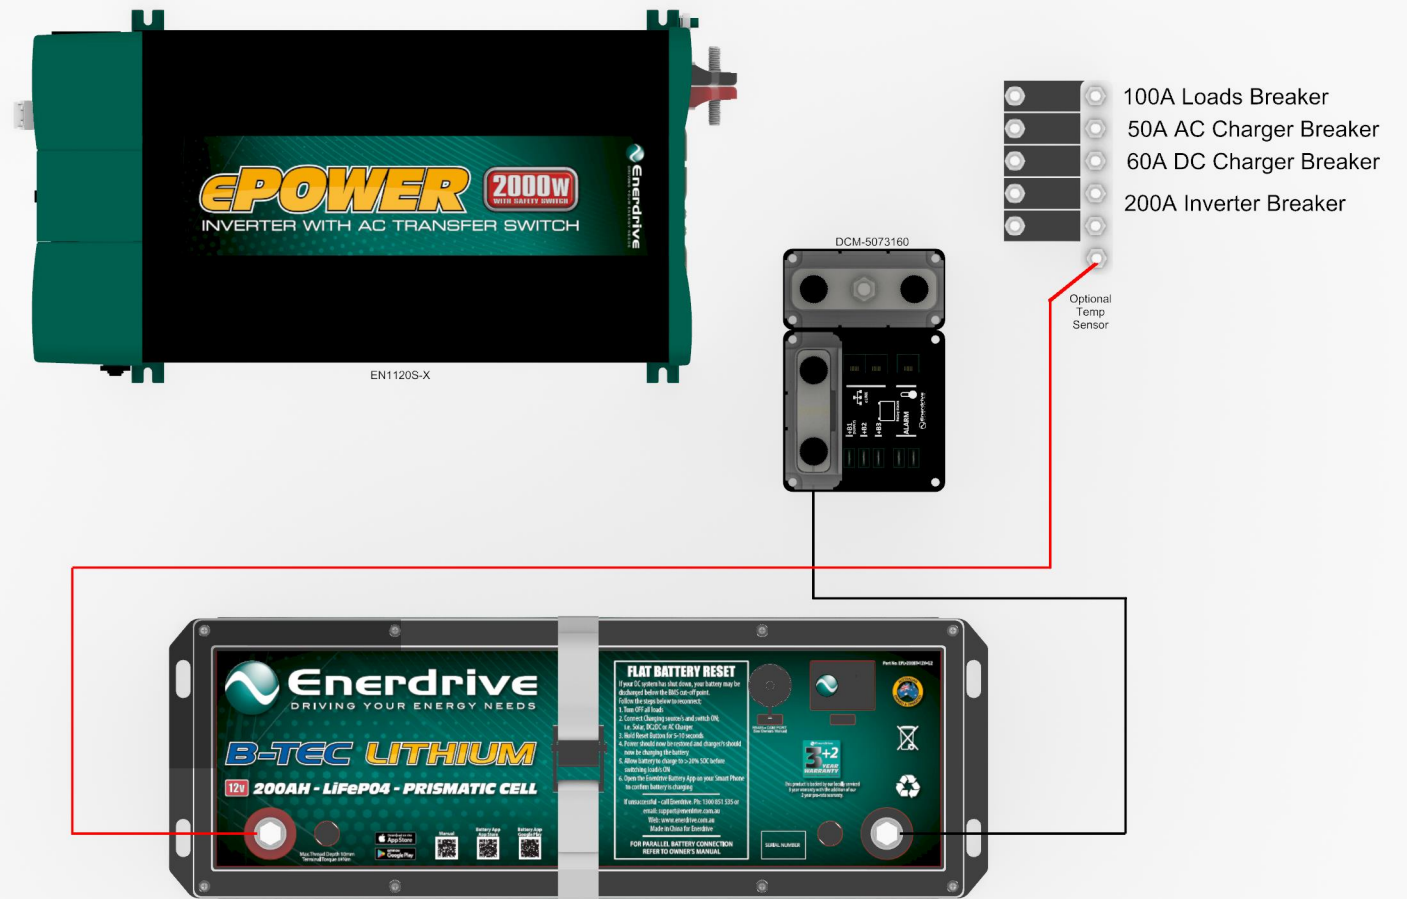

## Adventurer - ePRO Installer Wiring

— INSTALLER POSITIVE WIRING  
— INSTALLER NEGATIVE WIRING

This wiring diagram is only a representation on how the wiring is done and may not fully reflect exactly how your system is wired.  
Circuit breakers are shown in rear view format.