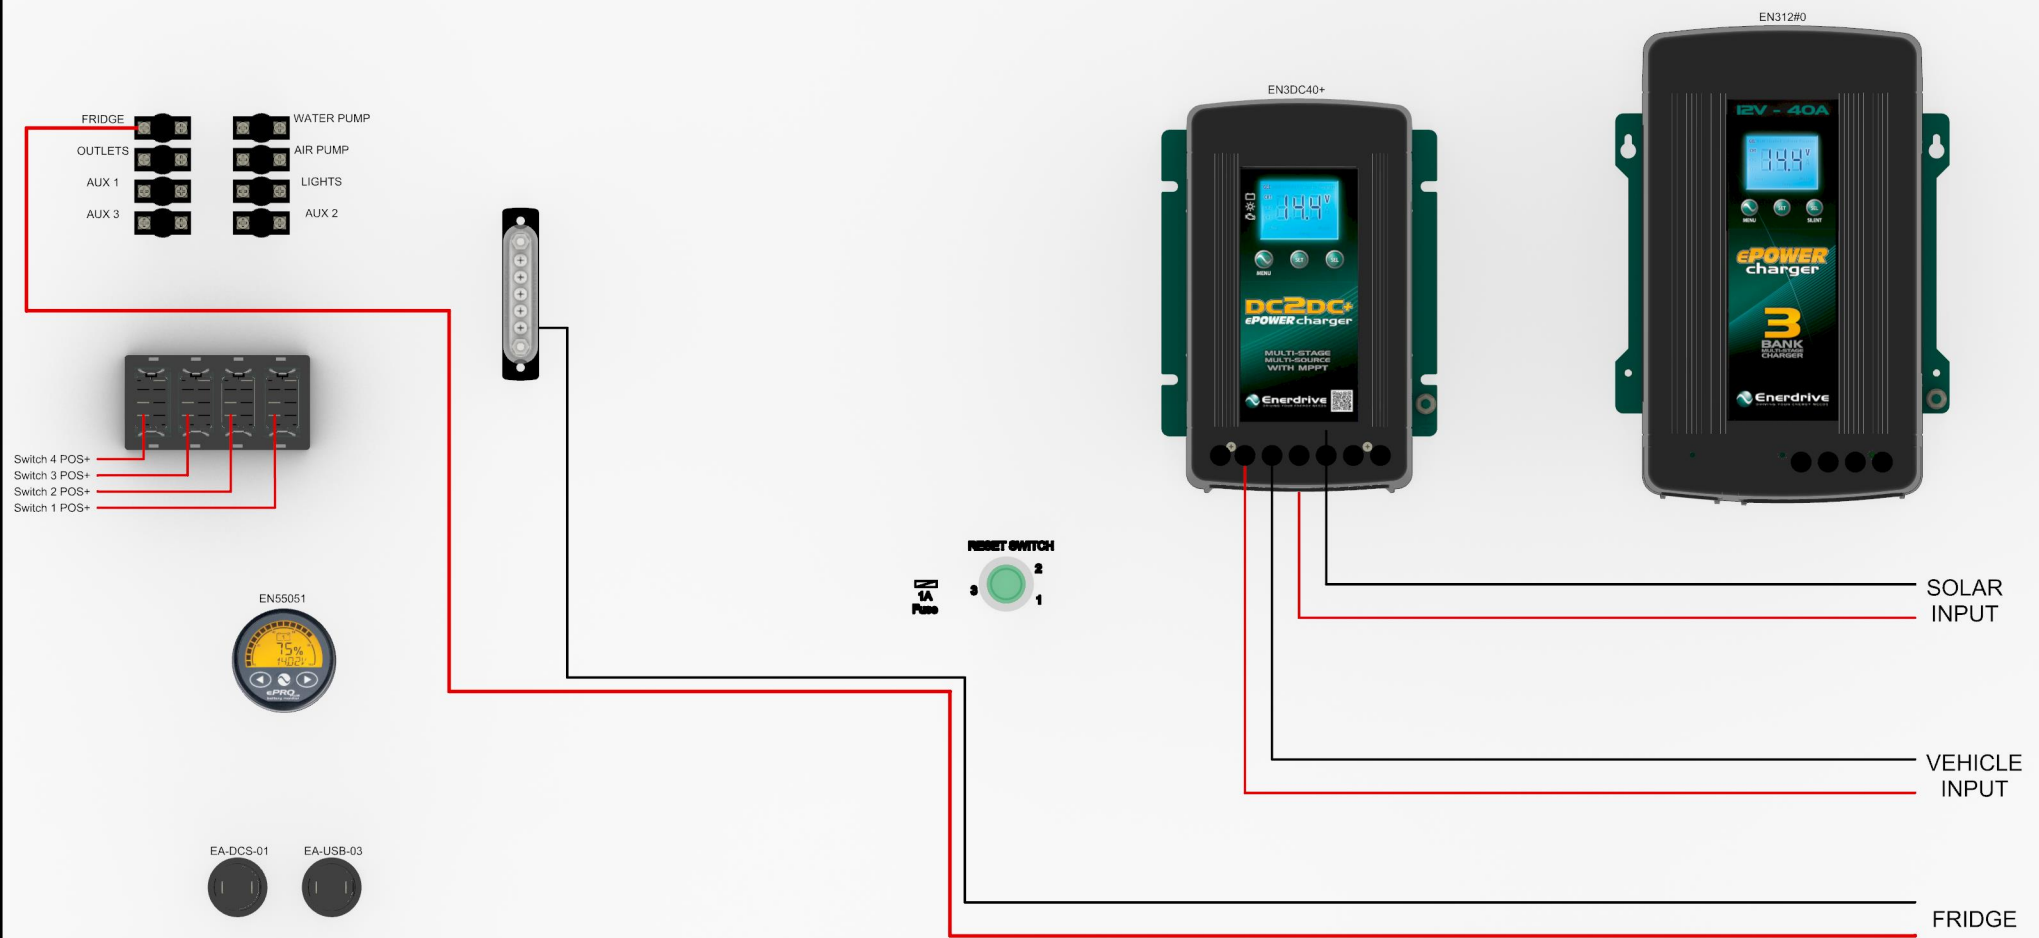

## Adventurer - ePRO Installer Wiring

— INSTALLER POSITIVE WIRING  
— INSTALLER NEGATIVE WIRING

This wiring diagram is only a representation on how the wiring is done and may not fully reflect exactly how your system is wired.  
Circuit breakers are shown in rear view format.