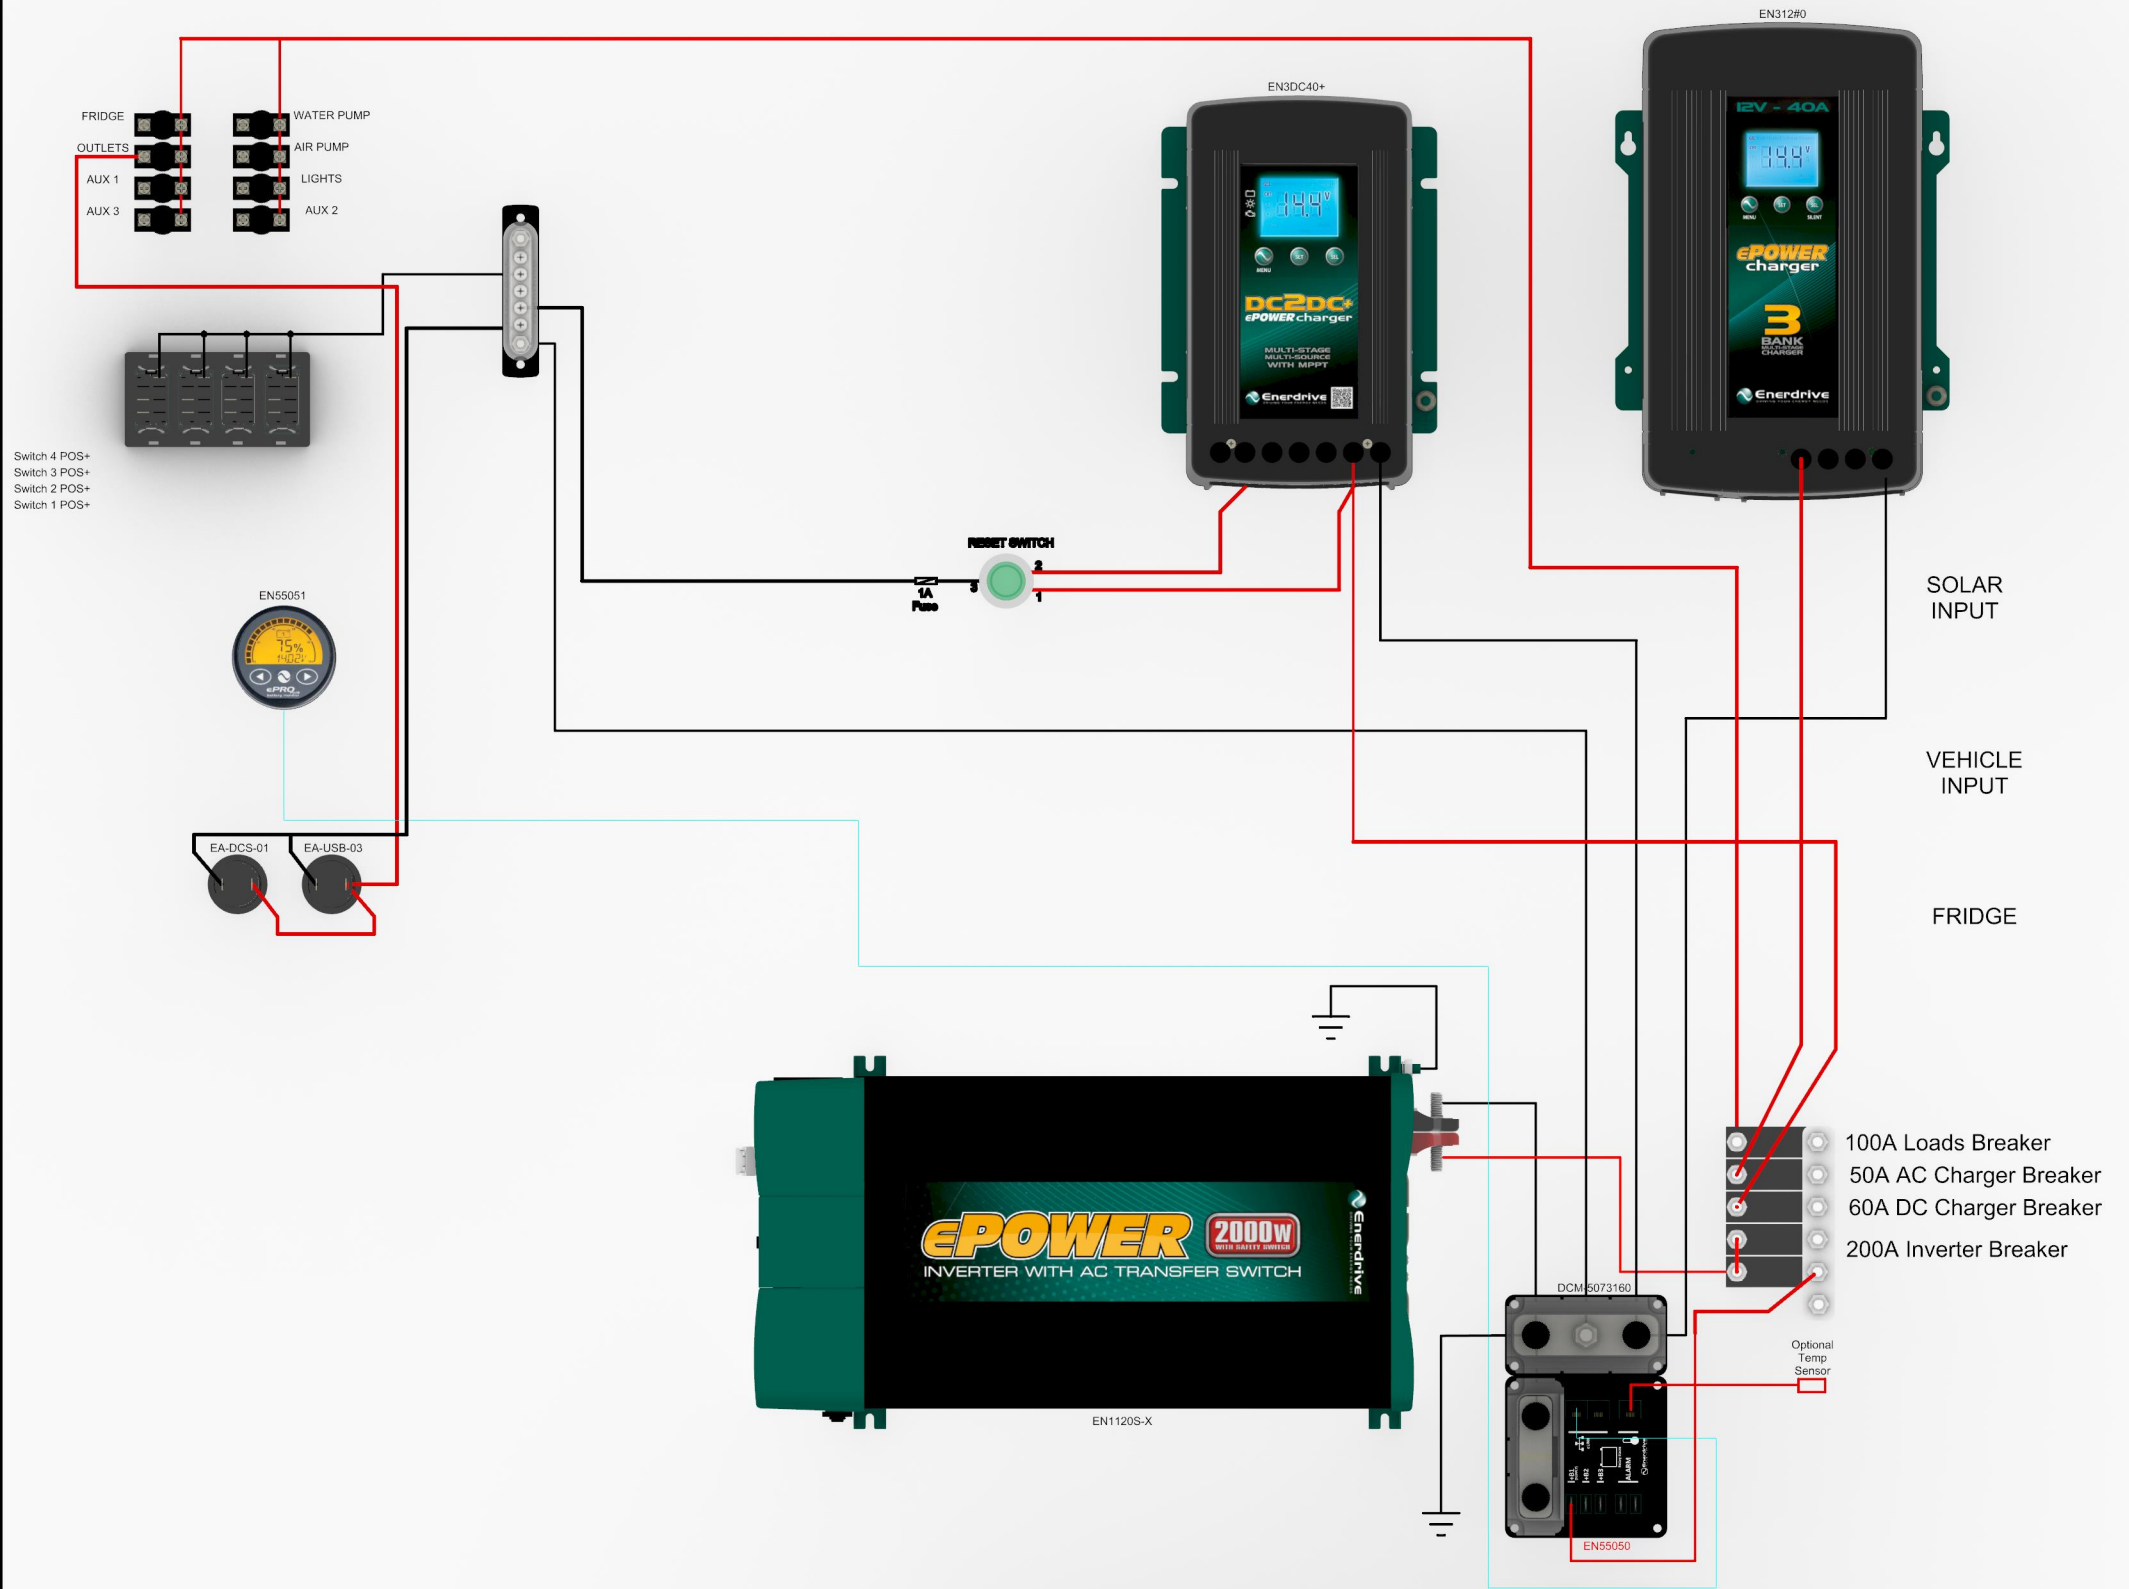

Enerdrive

DRIVING YOUR ENERGY NEEDS

Adventurer - ePRO Enerdrive Wiring

BATTERY NOT INCLUDED

ENERDRIVE POSITIVE WIRING
ENERDRIVE NEGATIVE WIRING

This wiring diagram is only a representation on how the wiring is done and may not fully reflect exactly how your system is wired.
Circuit breakers are shown in rear view format.