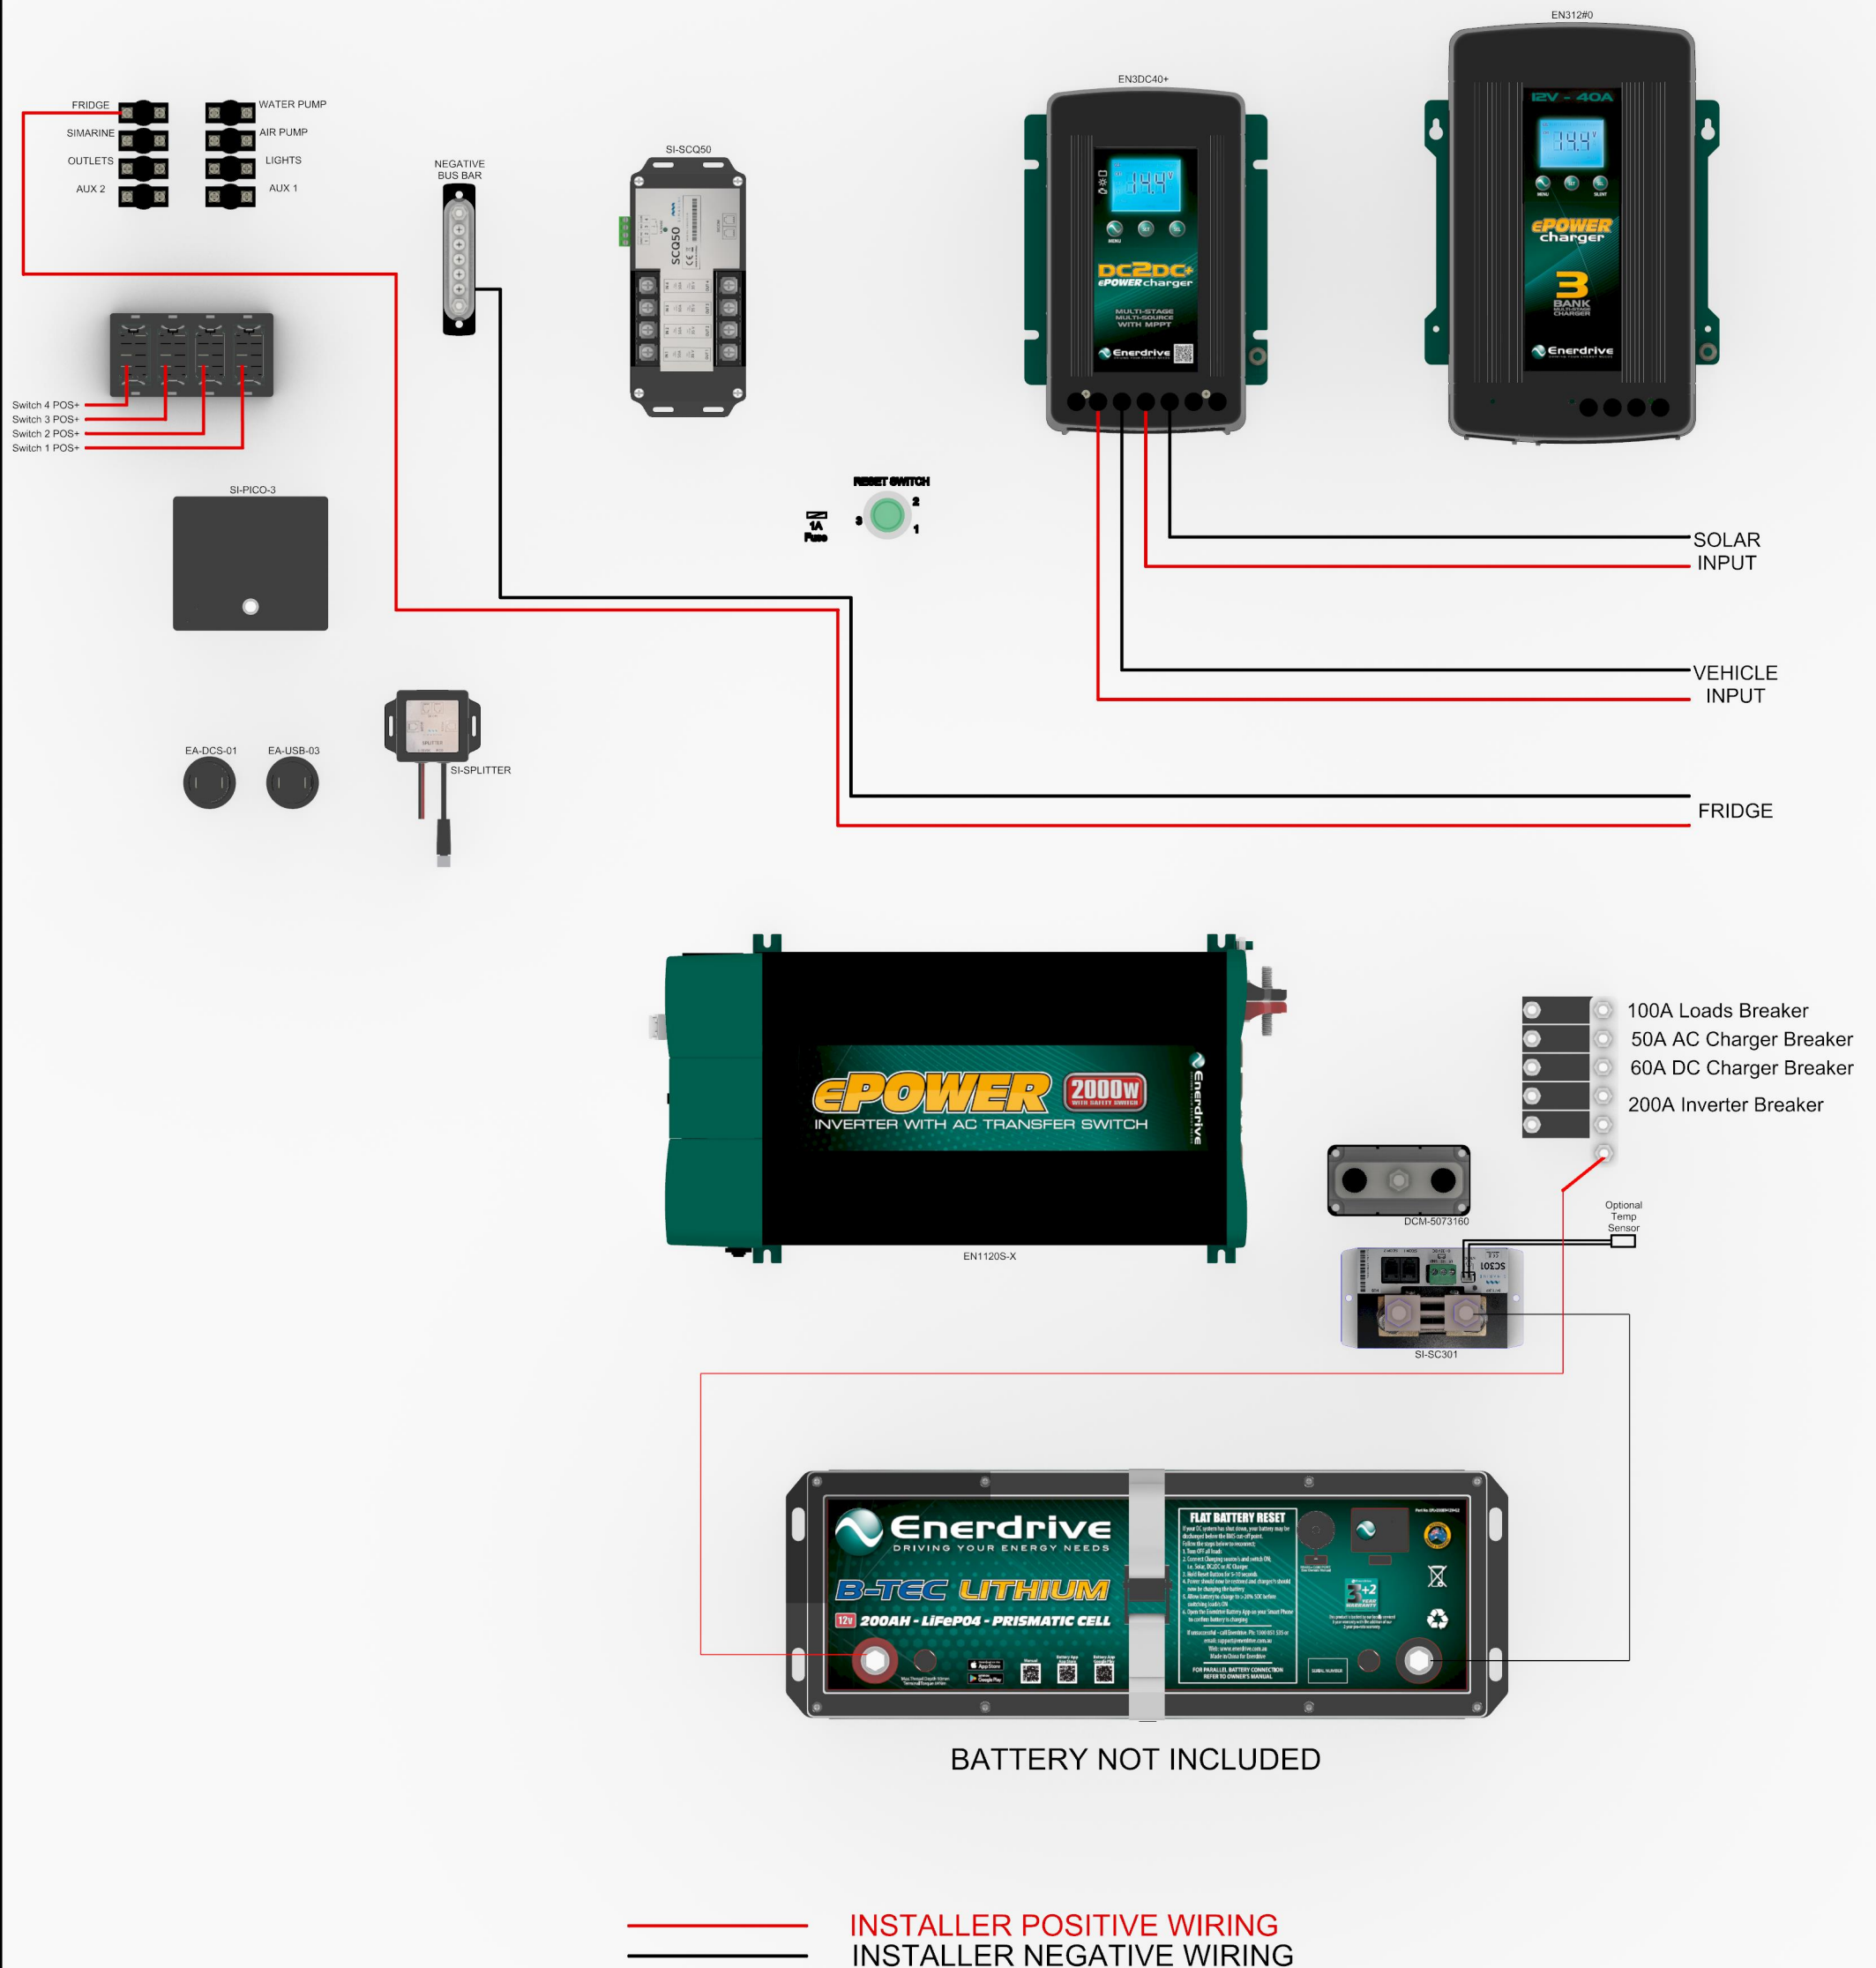

Enerdrive
DRIVING YOUR ENERGY NEEDS

Adventurer - Simarine-SCQ50 Installer Wiring

This wiring diagram is only a representation on how the wiring is done and may not fully reflect exactly how your system is wired.
Circuit breakers are shown in rear view format.