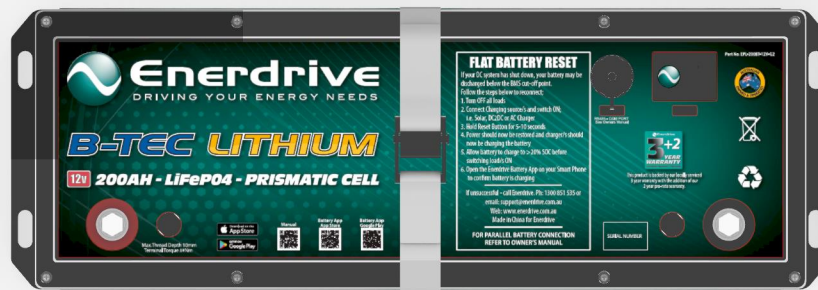

# Adventurer - Simarine-SCQ50 Enerdrive Wiring

BATTERY NOT INCLUDED

— ENERDRIVE POSITIVE WIRING  
— ENERDRIVE NEGATIVE WIRING

This wiring diagram is only a representation on how the wiring is done and may not fully reflect exactly how your system is wired.  
Circuit breakers are shown in rear view format.