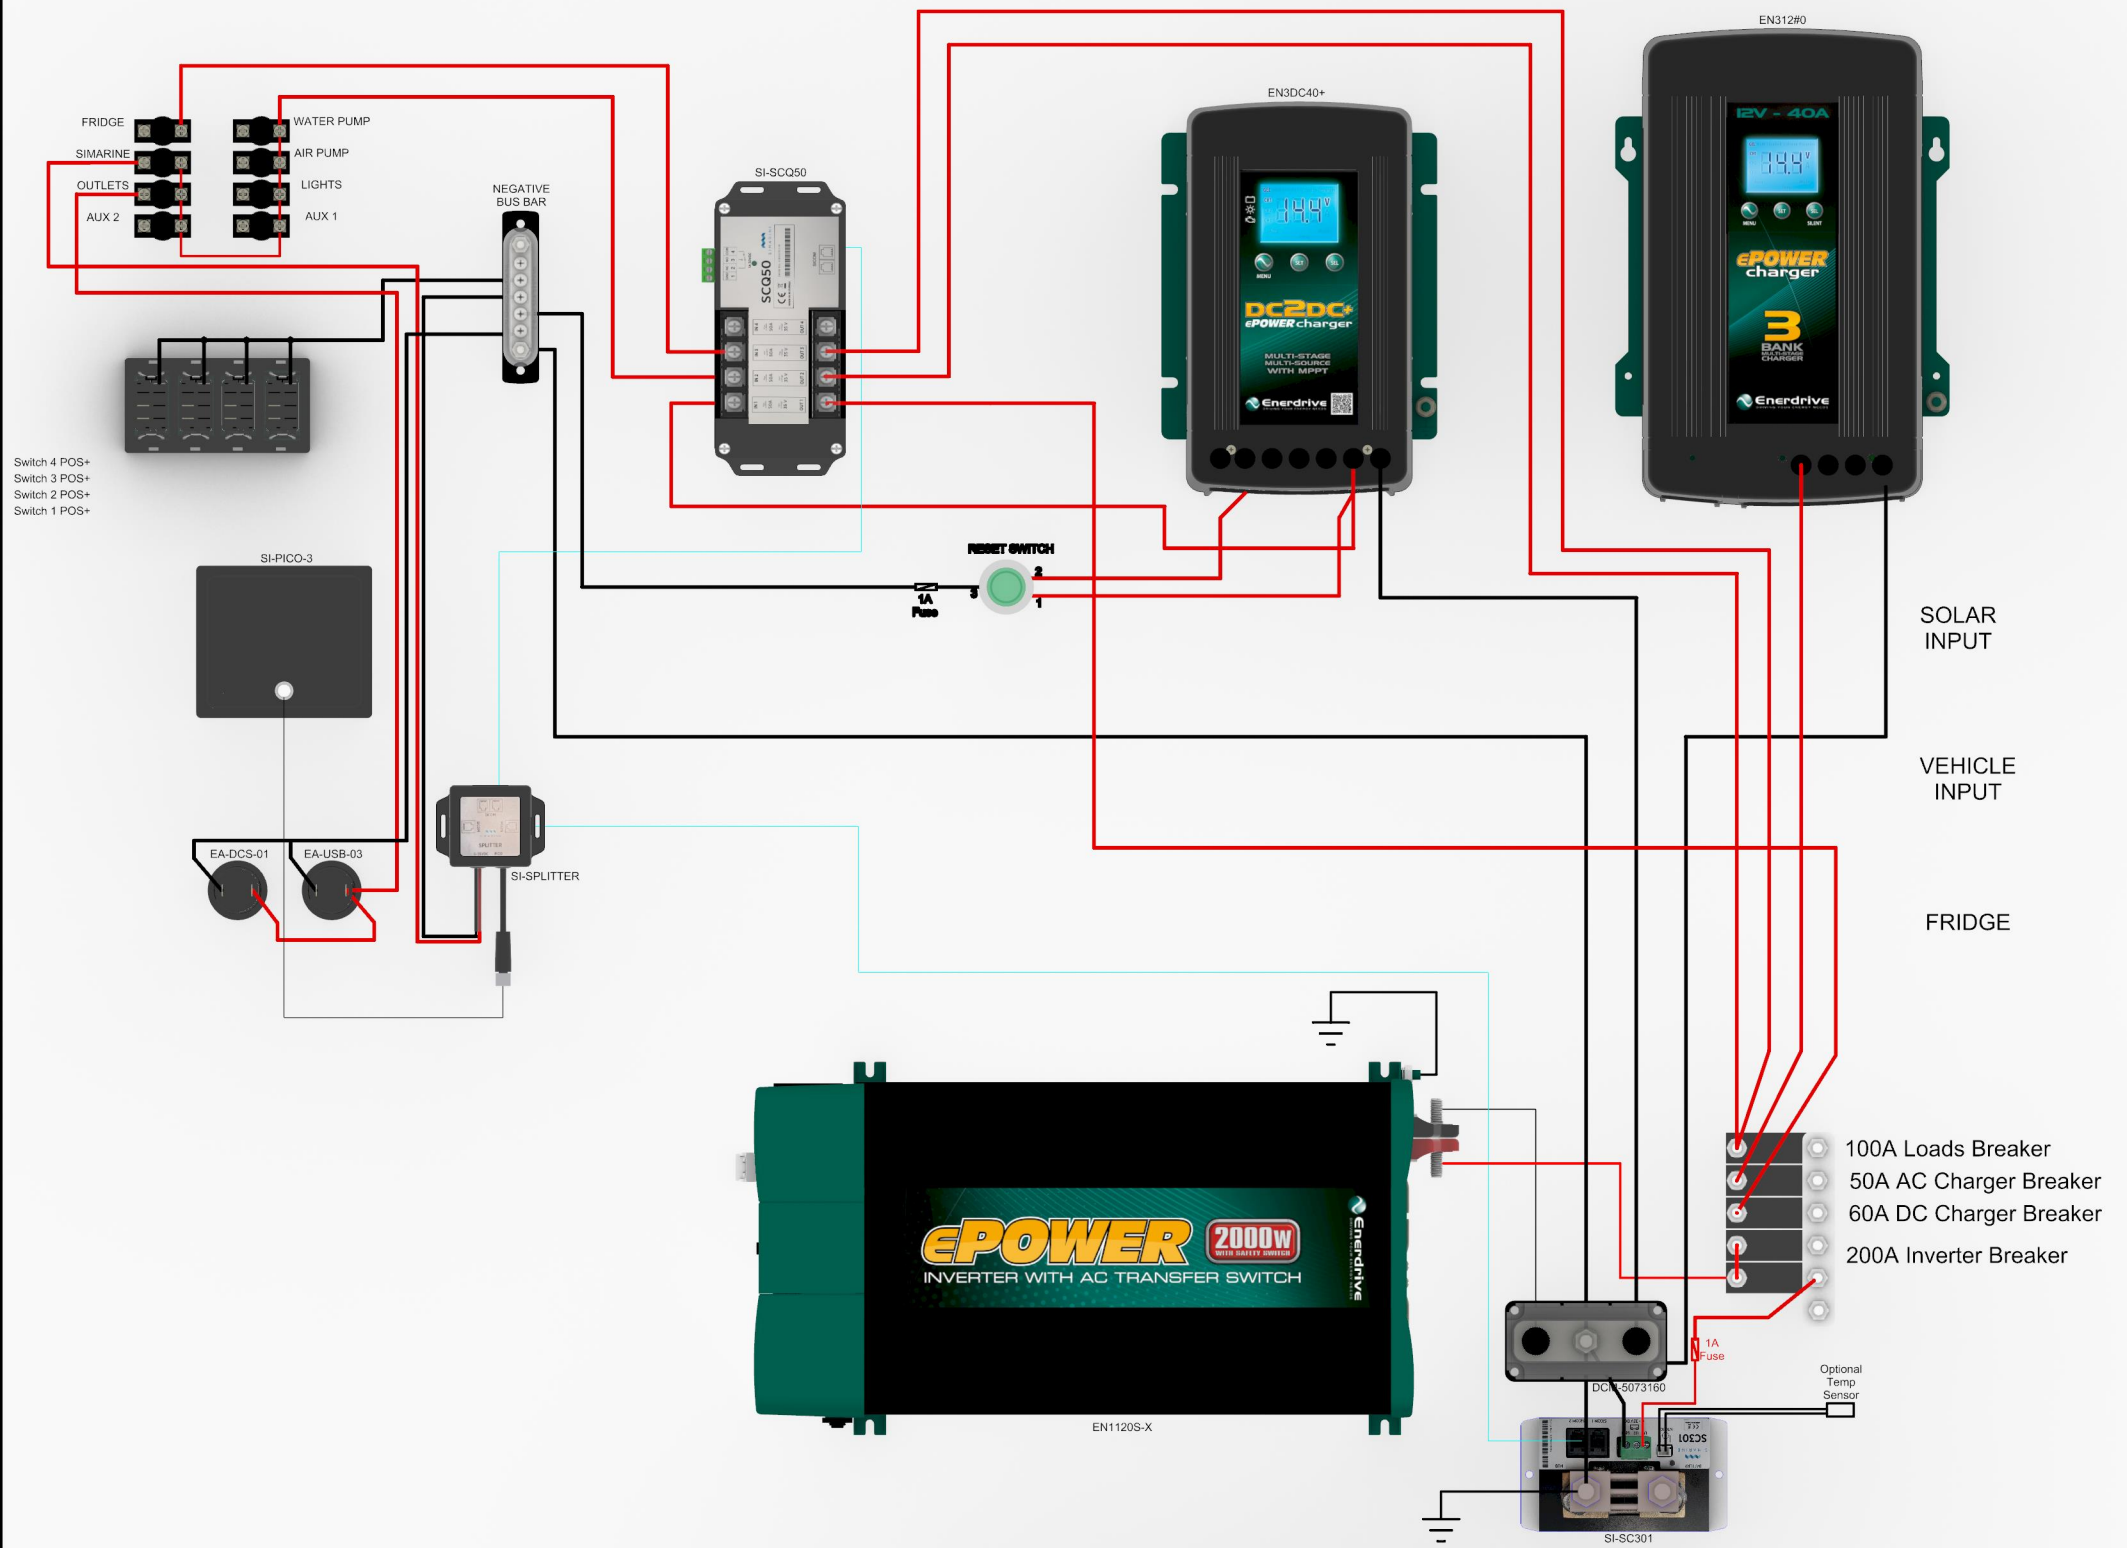

# Adventurer - Simarine-SCQ50 Enerdrive Wiring

BATTERY NOT INCLUDED

— ENERDRIVE POSITIVE WIRING  
— ENERDRIVE NEGATIVE WIRING

This wiring diagram is only a representation on how the wiring is done and may not fully reflect exactly how your system is wired.  
Circuit breakers are shown in rear view format.