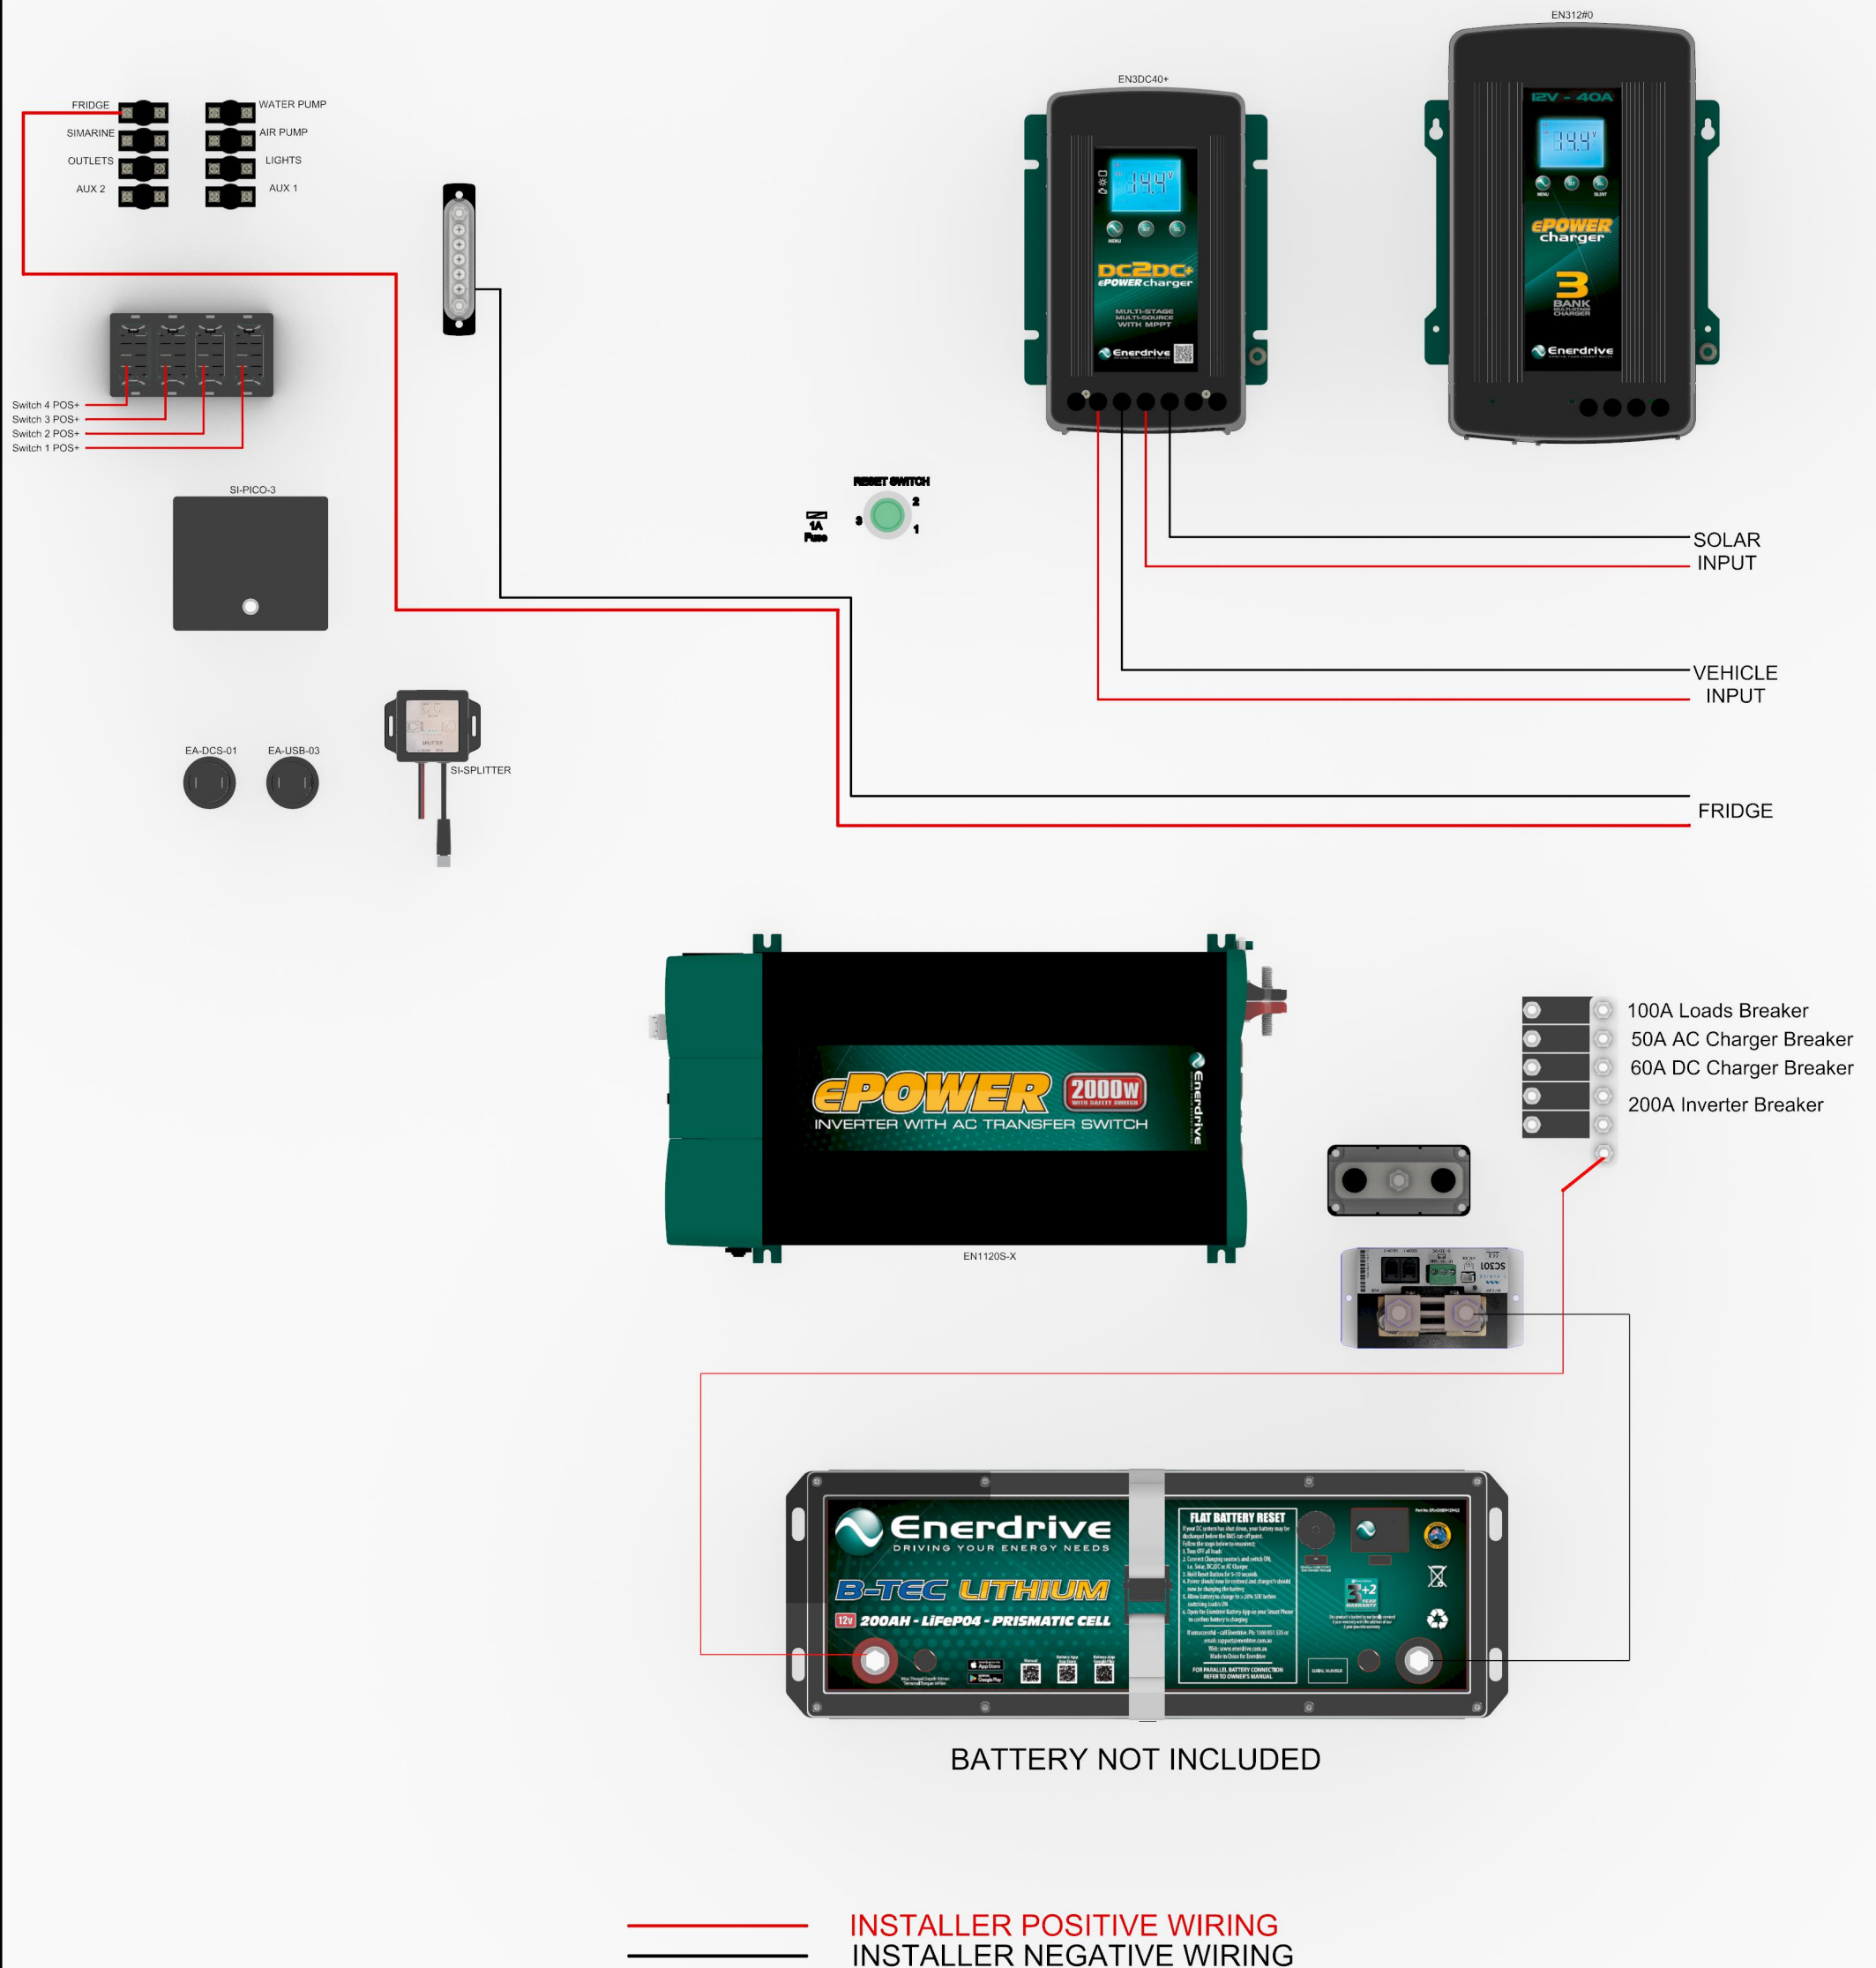

# Adventurer - Simarine Installer Wiring

This wiring diagram is only a representation on how the wiring is done and may not fully reflect exactly how your system is wired.  
Circuit breakers are shown in rear view format.