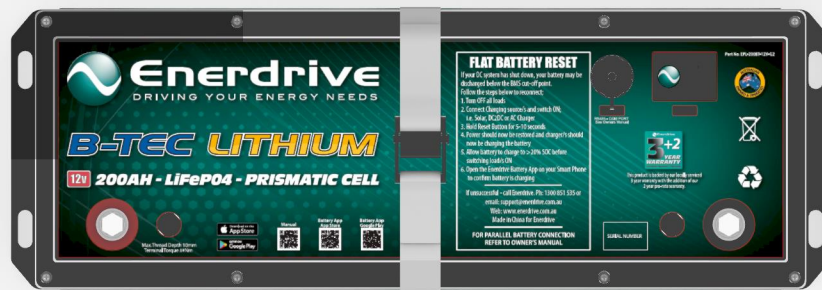

# Adventurer - Simarine Enerdrive Wiring

BATTERY NOT INCLUDED

— ENERDRIVE POSITIVE WIRING  
— ENERDRIVE NEGATIVE WIRING

This wiring diagram is only a representation on how the wiring is done and may not fully reflect exactly how your system is wired.  
Circuit breakers are shown in rear view format.