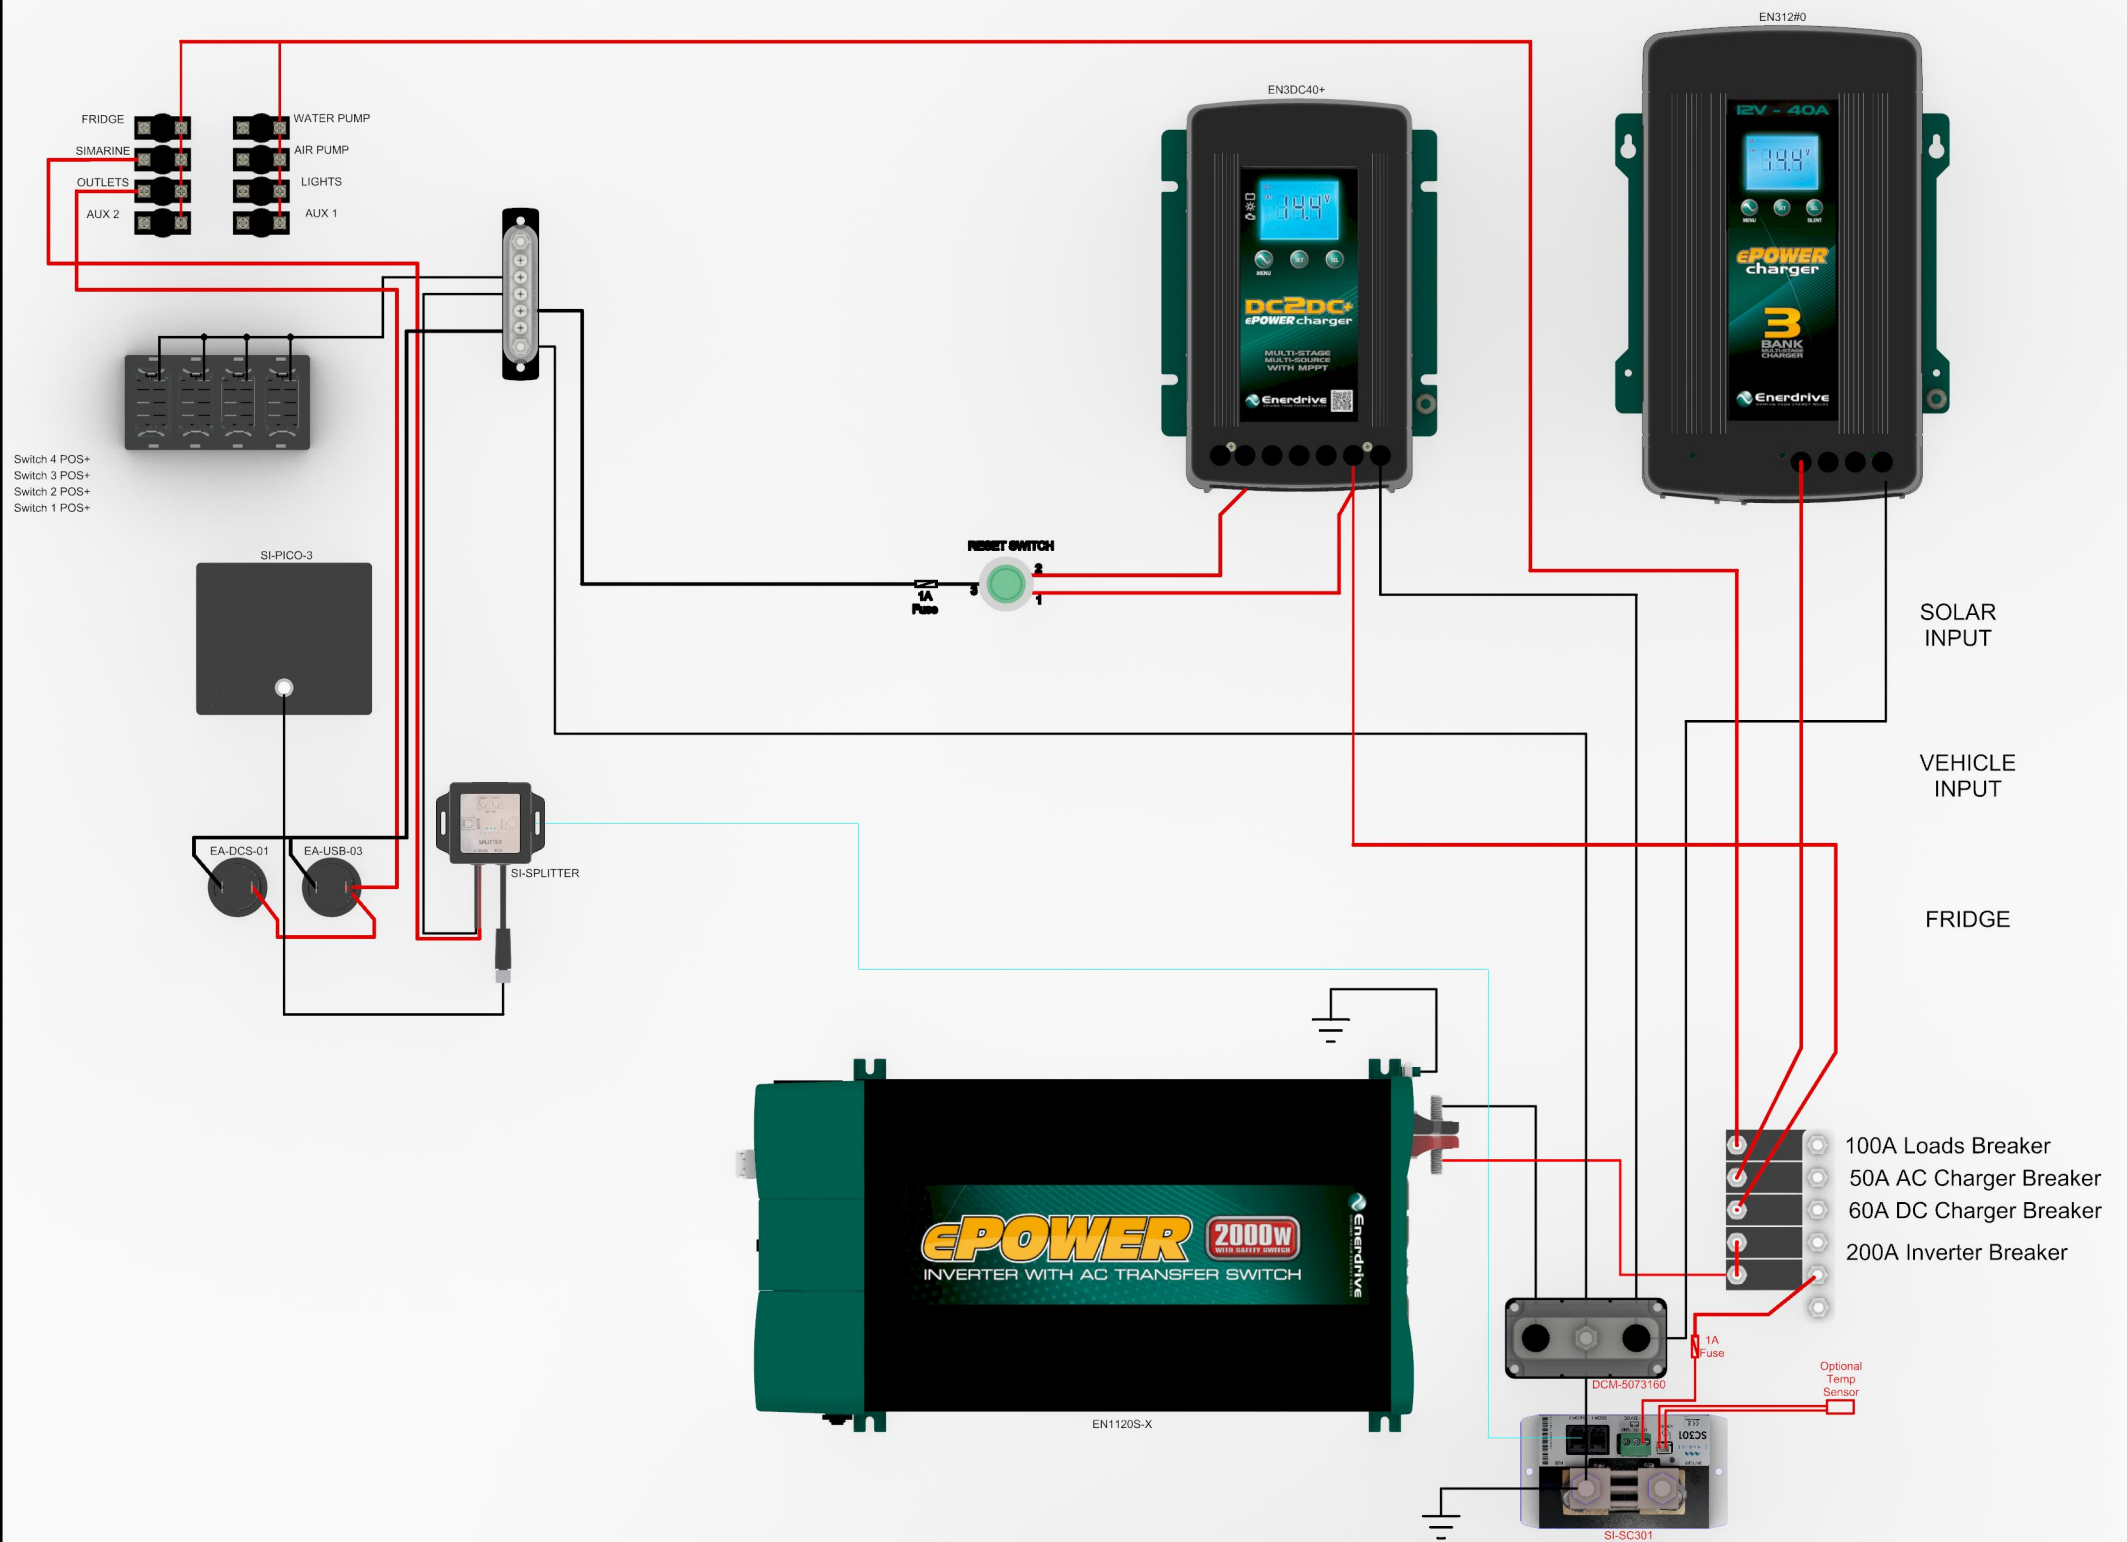

# Adventurer - Simarine Enerdrive Wiring

BATTERY NOT INCLUDED

— ENERDRIVE POSITIVE WIRING  
— ENERDRIVE NEGATIVE WIRING

This wiring diagram is only a representation on how the wiring is done and may not fully reflect exactly how your system is wired.  
Circuit breakers are shown in rear view format.