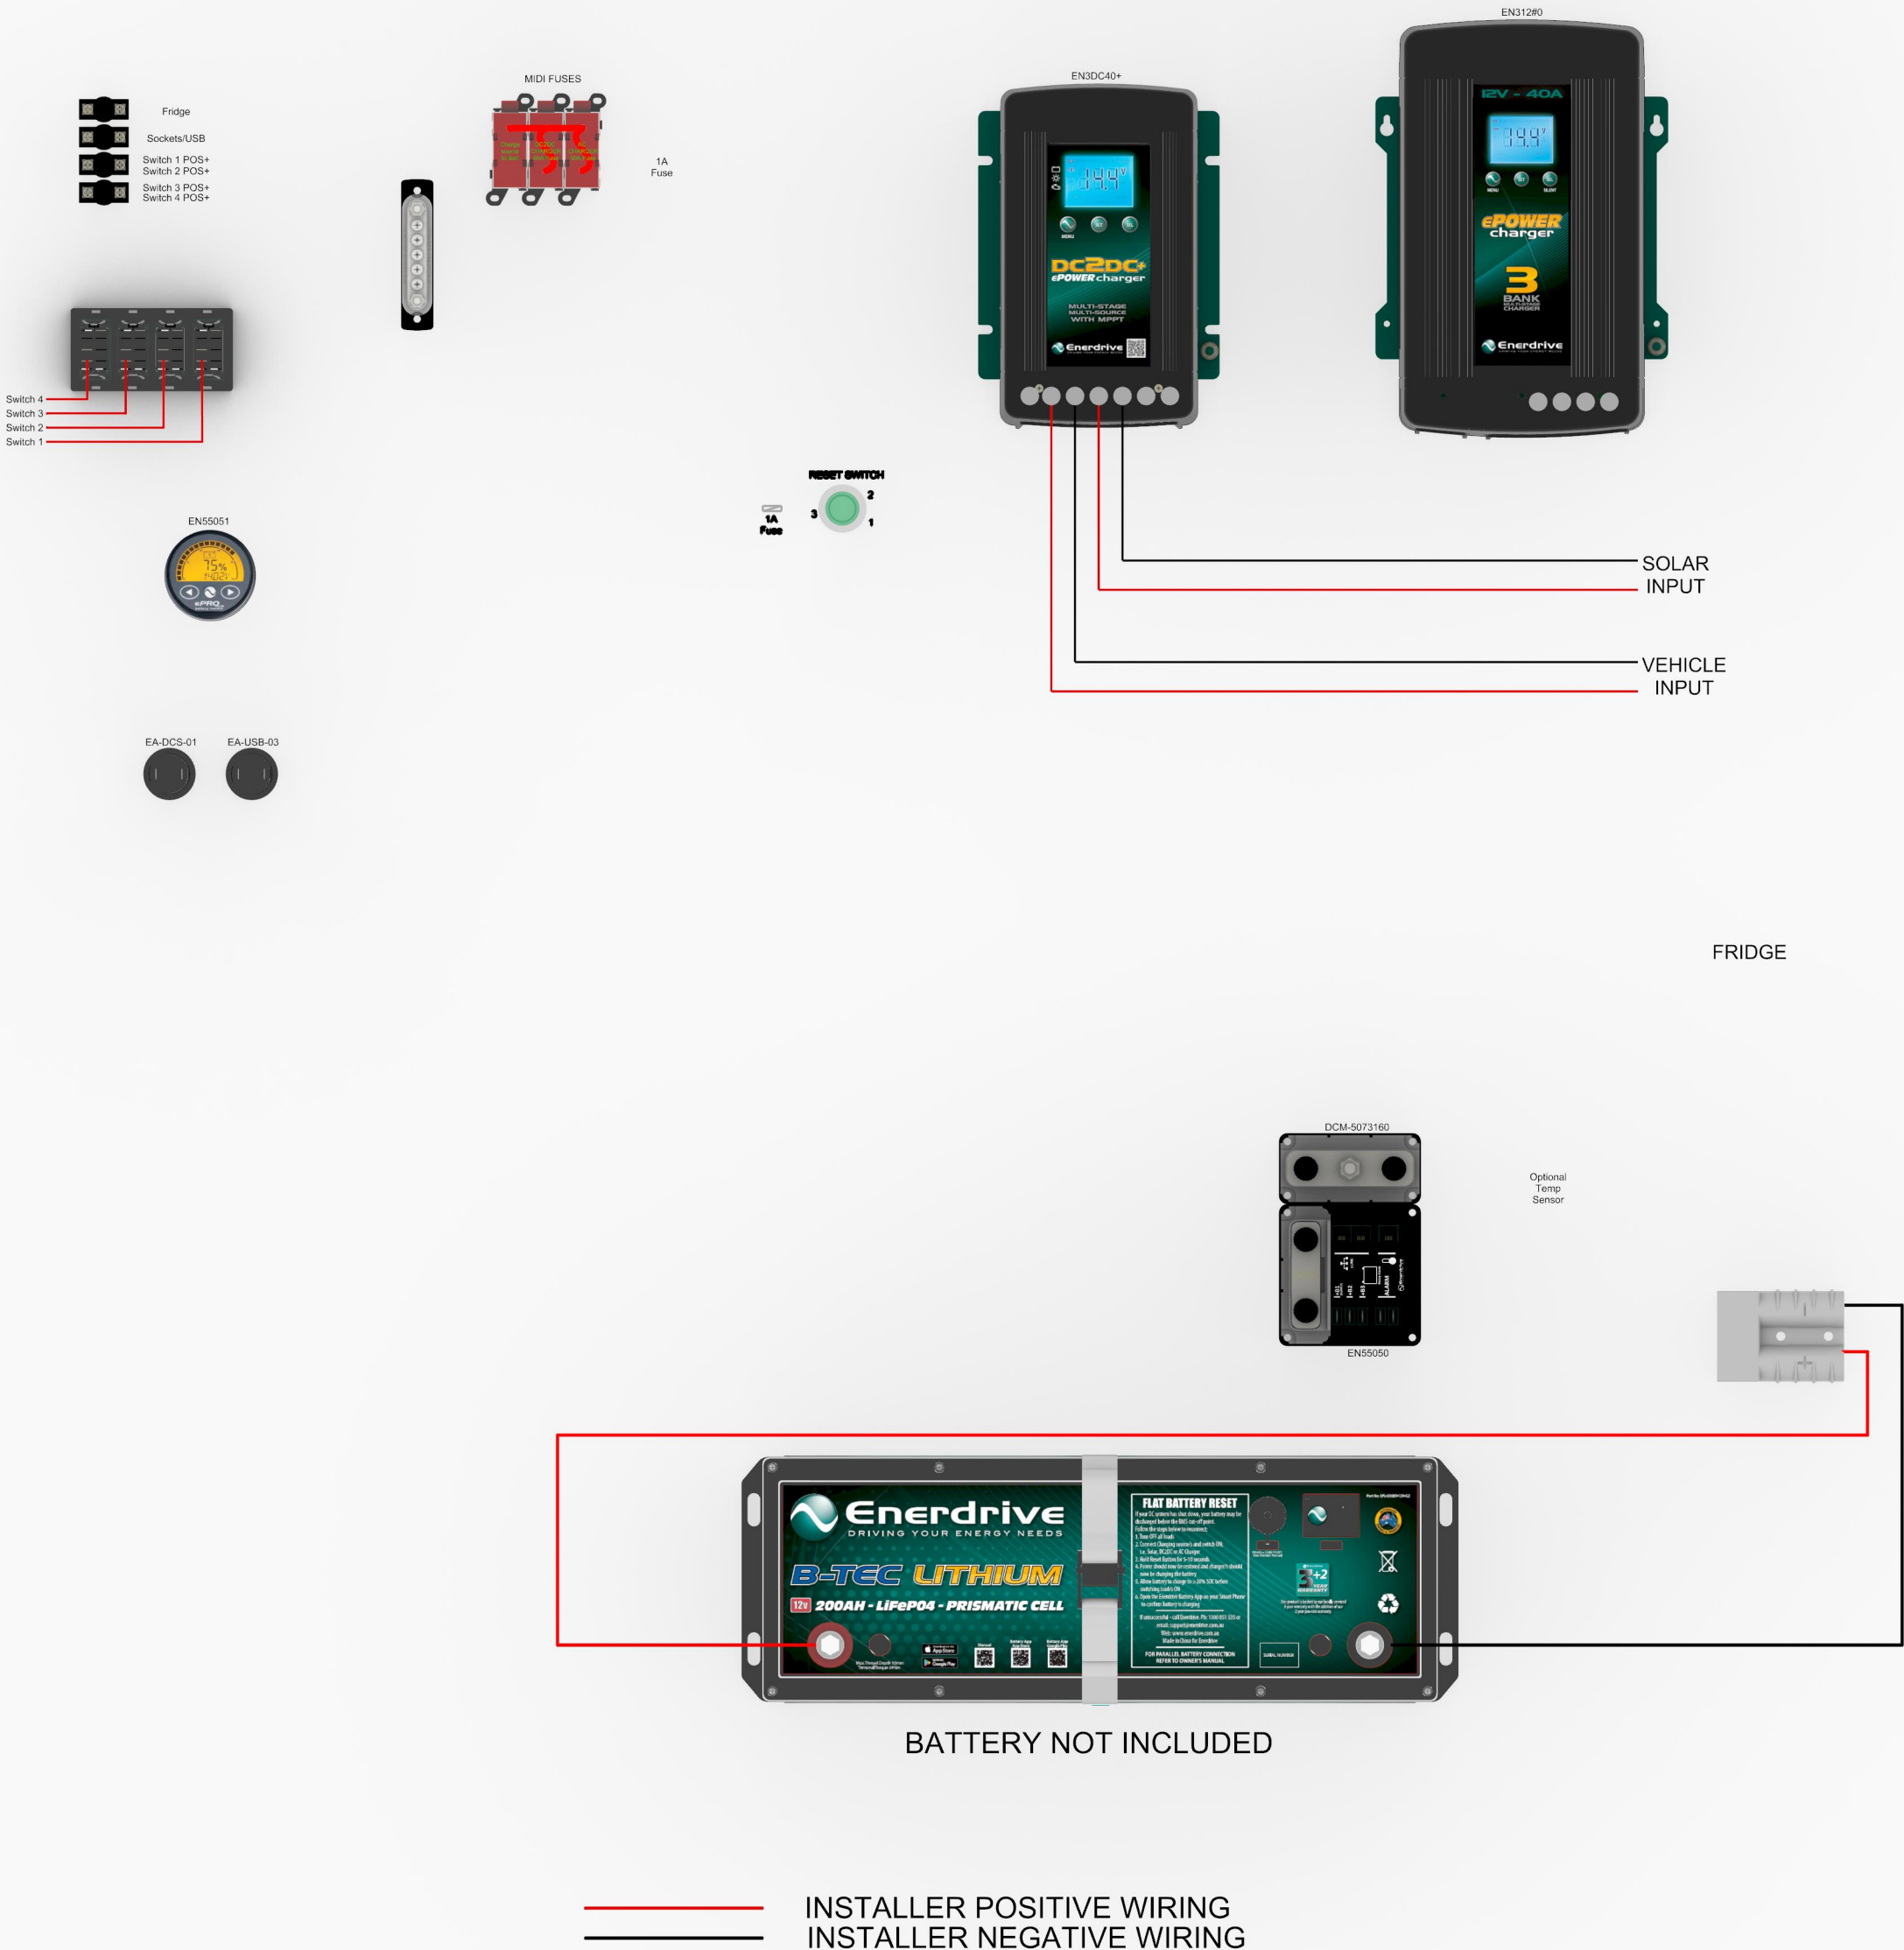

Enerdrive

DRIVING YOUR ENERGY NEEDS

Traveller - ePRO Installer Wiring

This wiring diagram is only a representation on how the wiring is done and may not fully reflect exactly how your system is wired.
Circuit breakers are shown in rear view format.