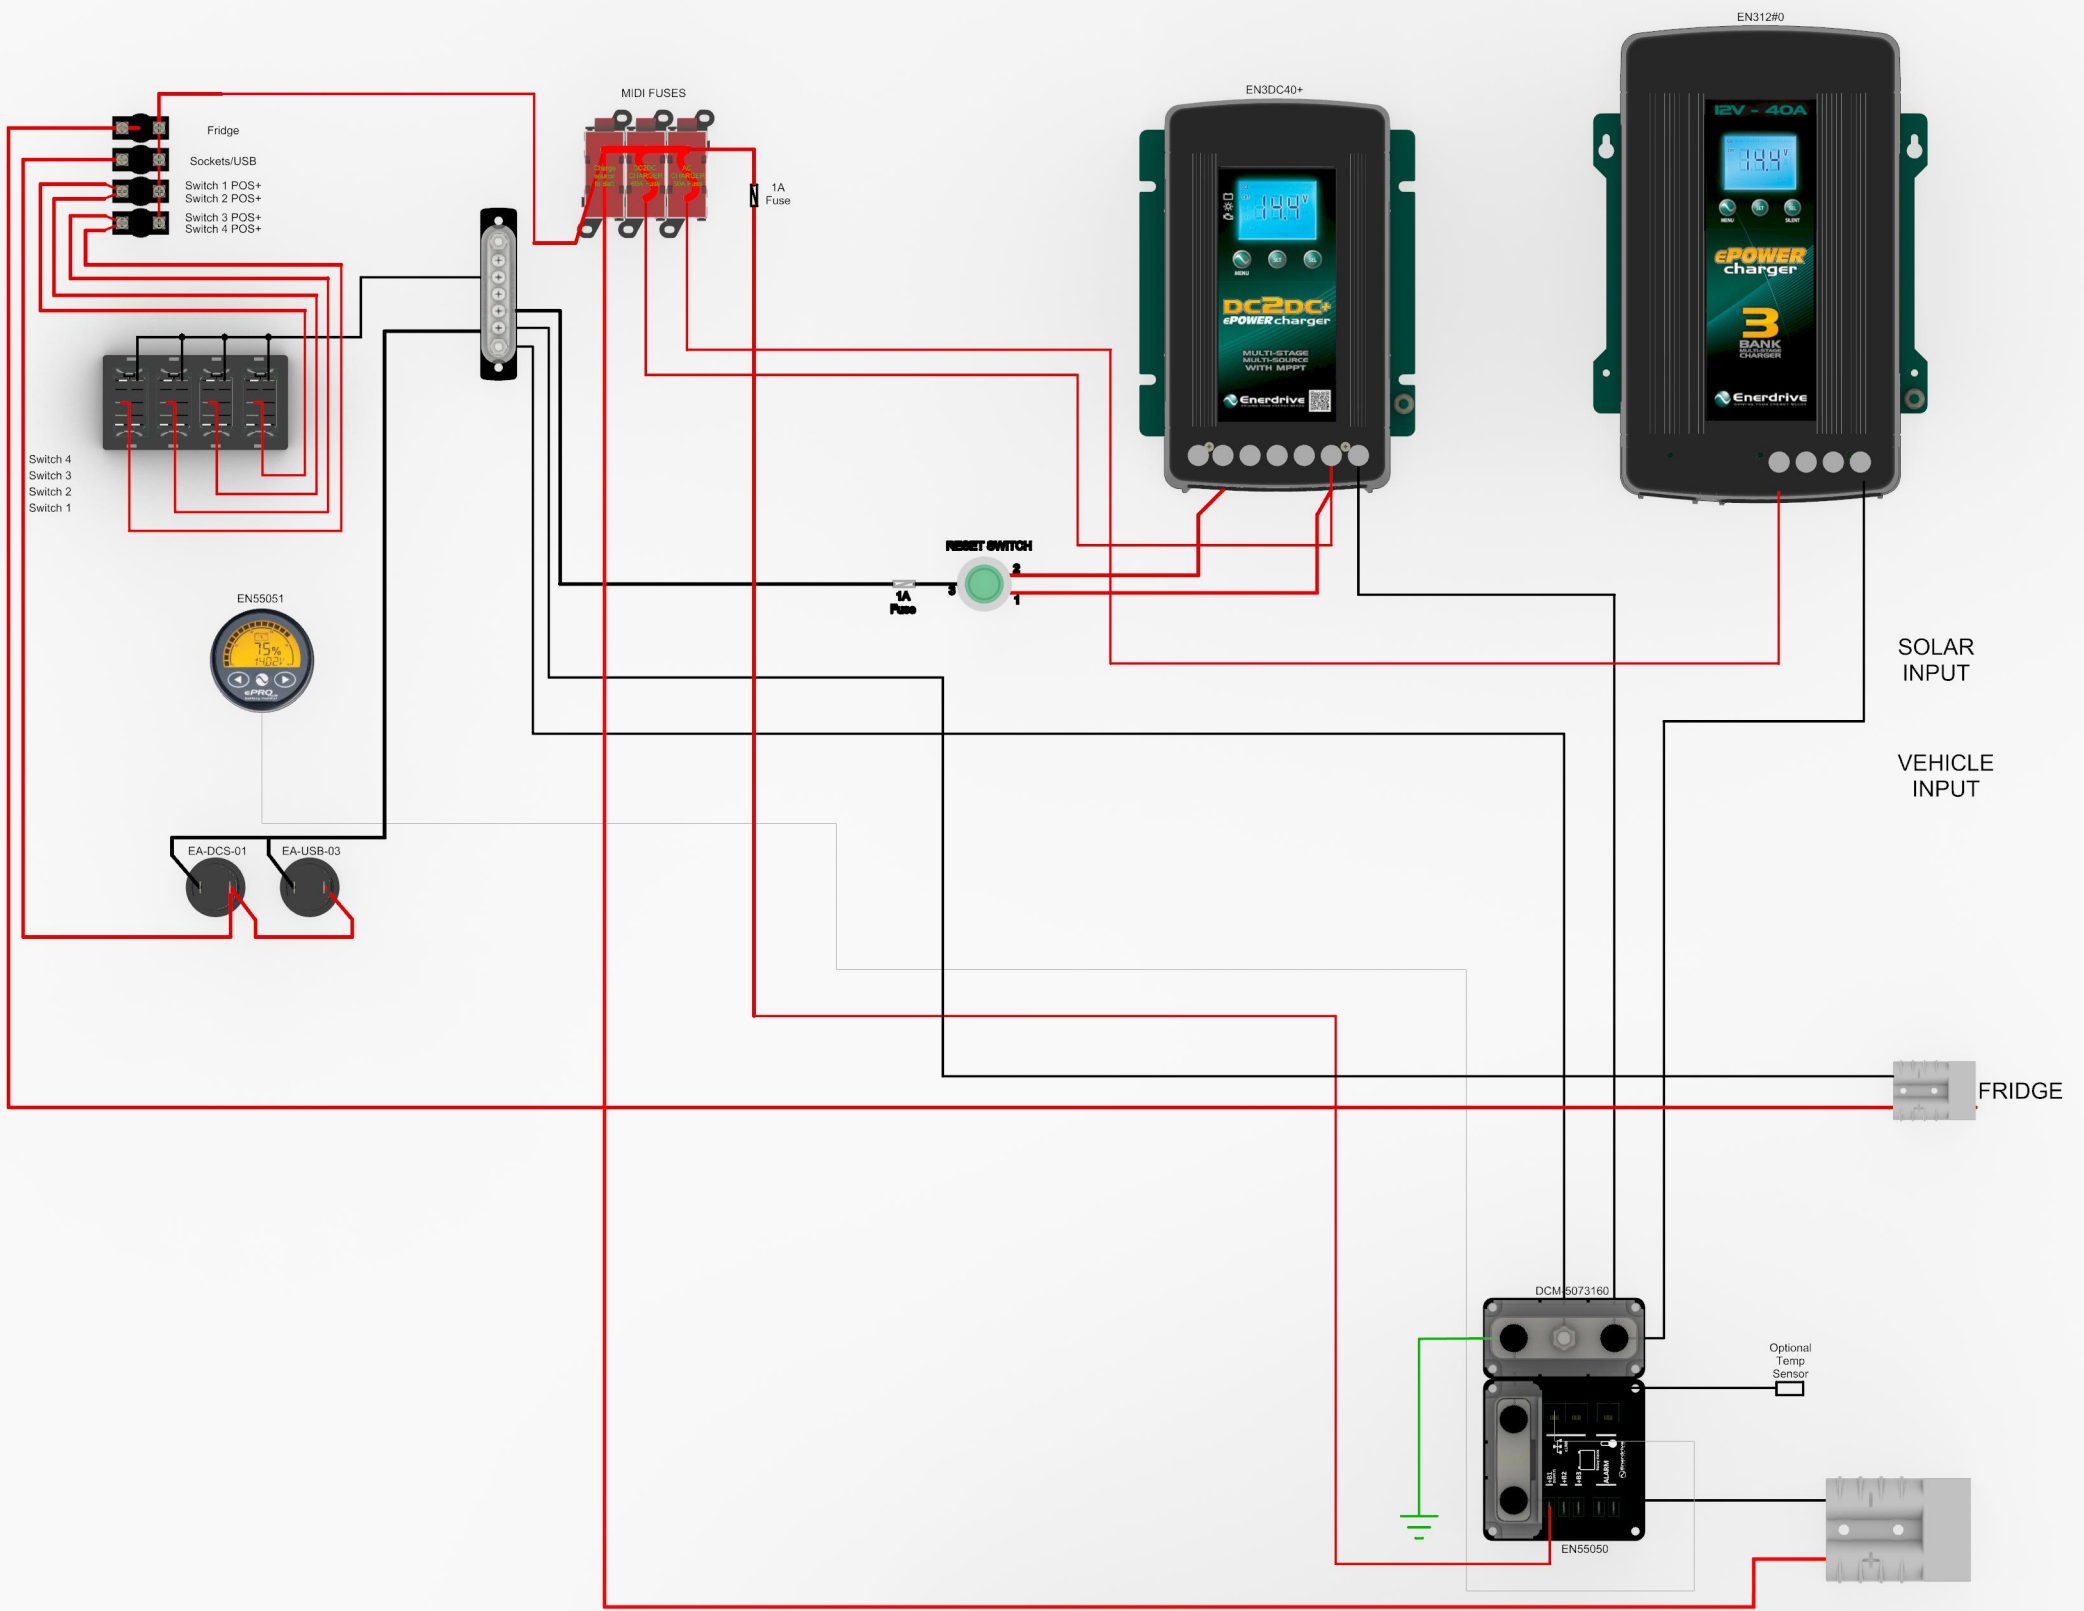

Enerdrive
DRIVING YOUR ENERGY NEEDS

Traveller - ePRO Enerdrive Wiring

BATTERY NOT INCLUDED

— ENERDRIVE POSITIVE WIRING
— ENERDRIVE NEGATIVE WIRING

This wiring diagram is only a representation on how the wiring is done and may not fully reflect exactly how your system is wired.
Circuit breakers are shown in rear view format.