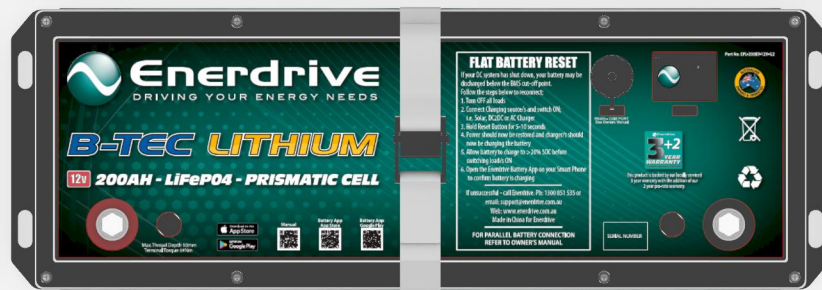

Enerdrive
DRIVING YOUR ENERGY NEEDS

Traveller - ePRO Enerdrive Wiring

BATTERY NOT INCLUDED

— ENERDRIVE POSITIVE WIRING
— ENERDRIVE NEGATIVE WIRING

This wiring diagram is only a representation on how the wiring is done and may not fully reflect exactly how your system is wired.
Circuit breakers are shown in rear view format.