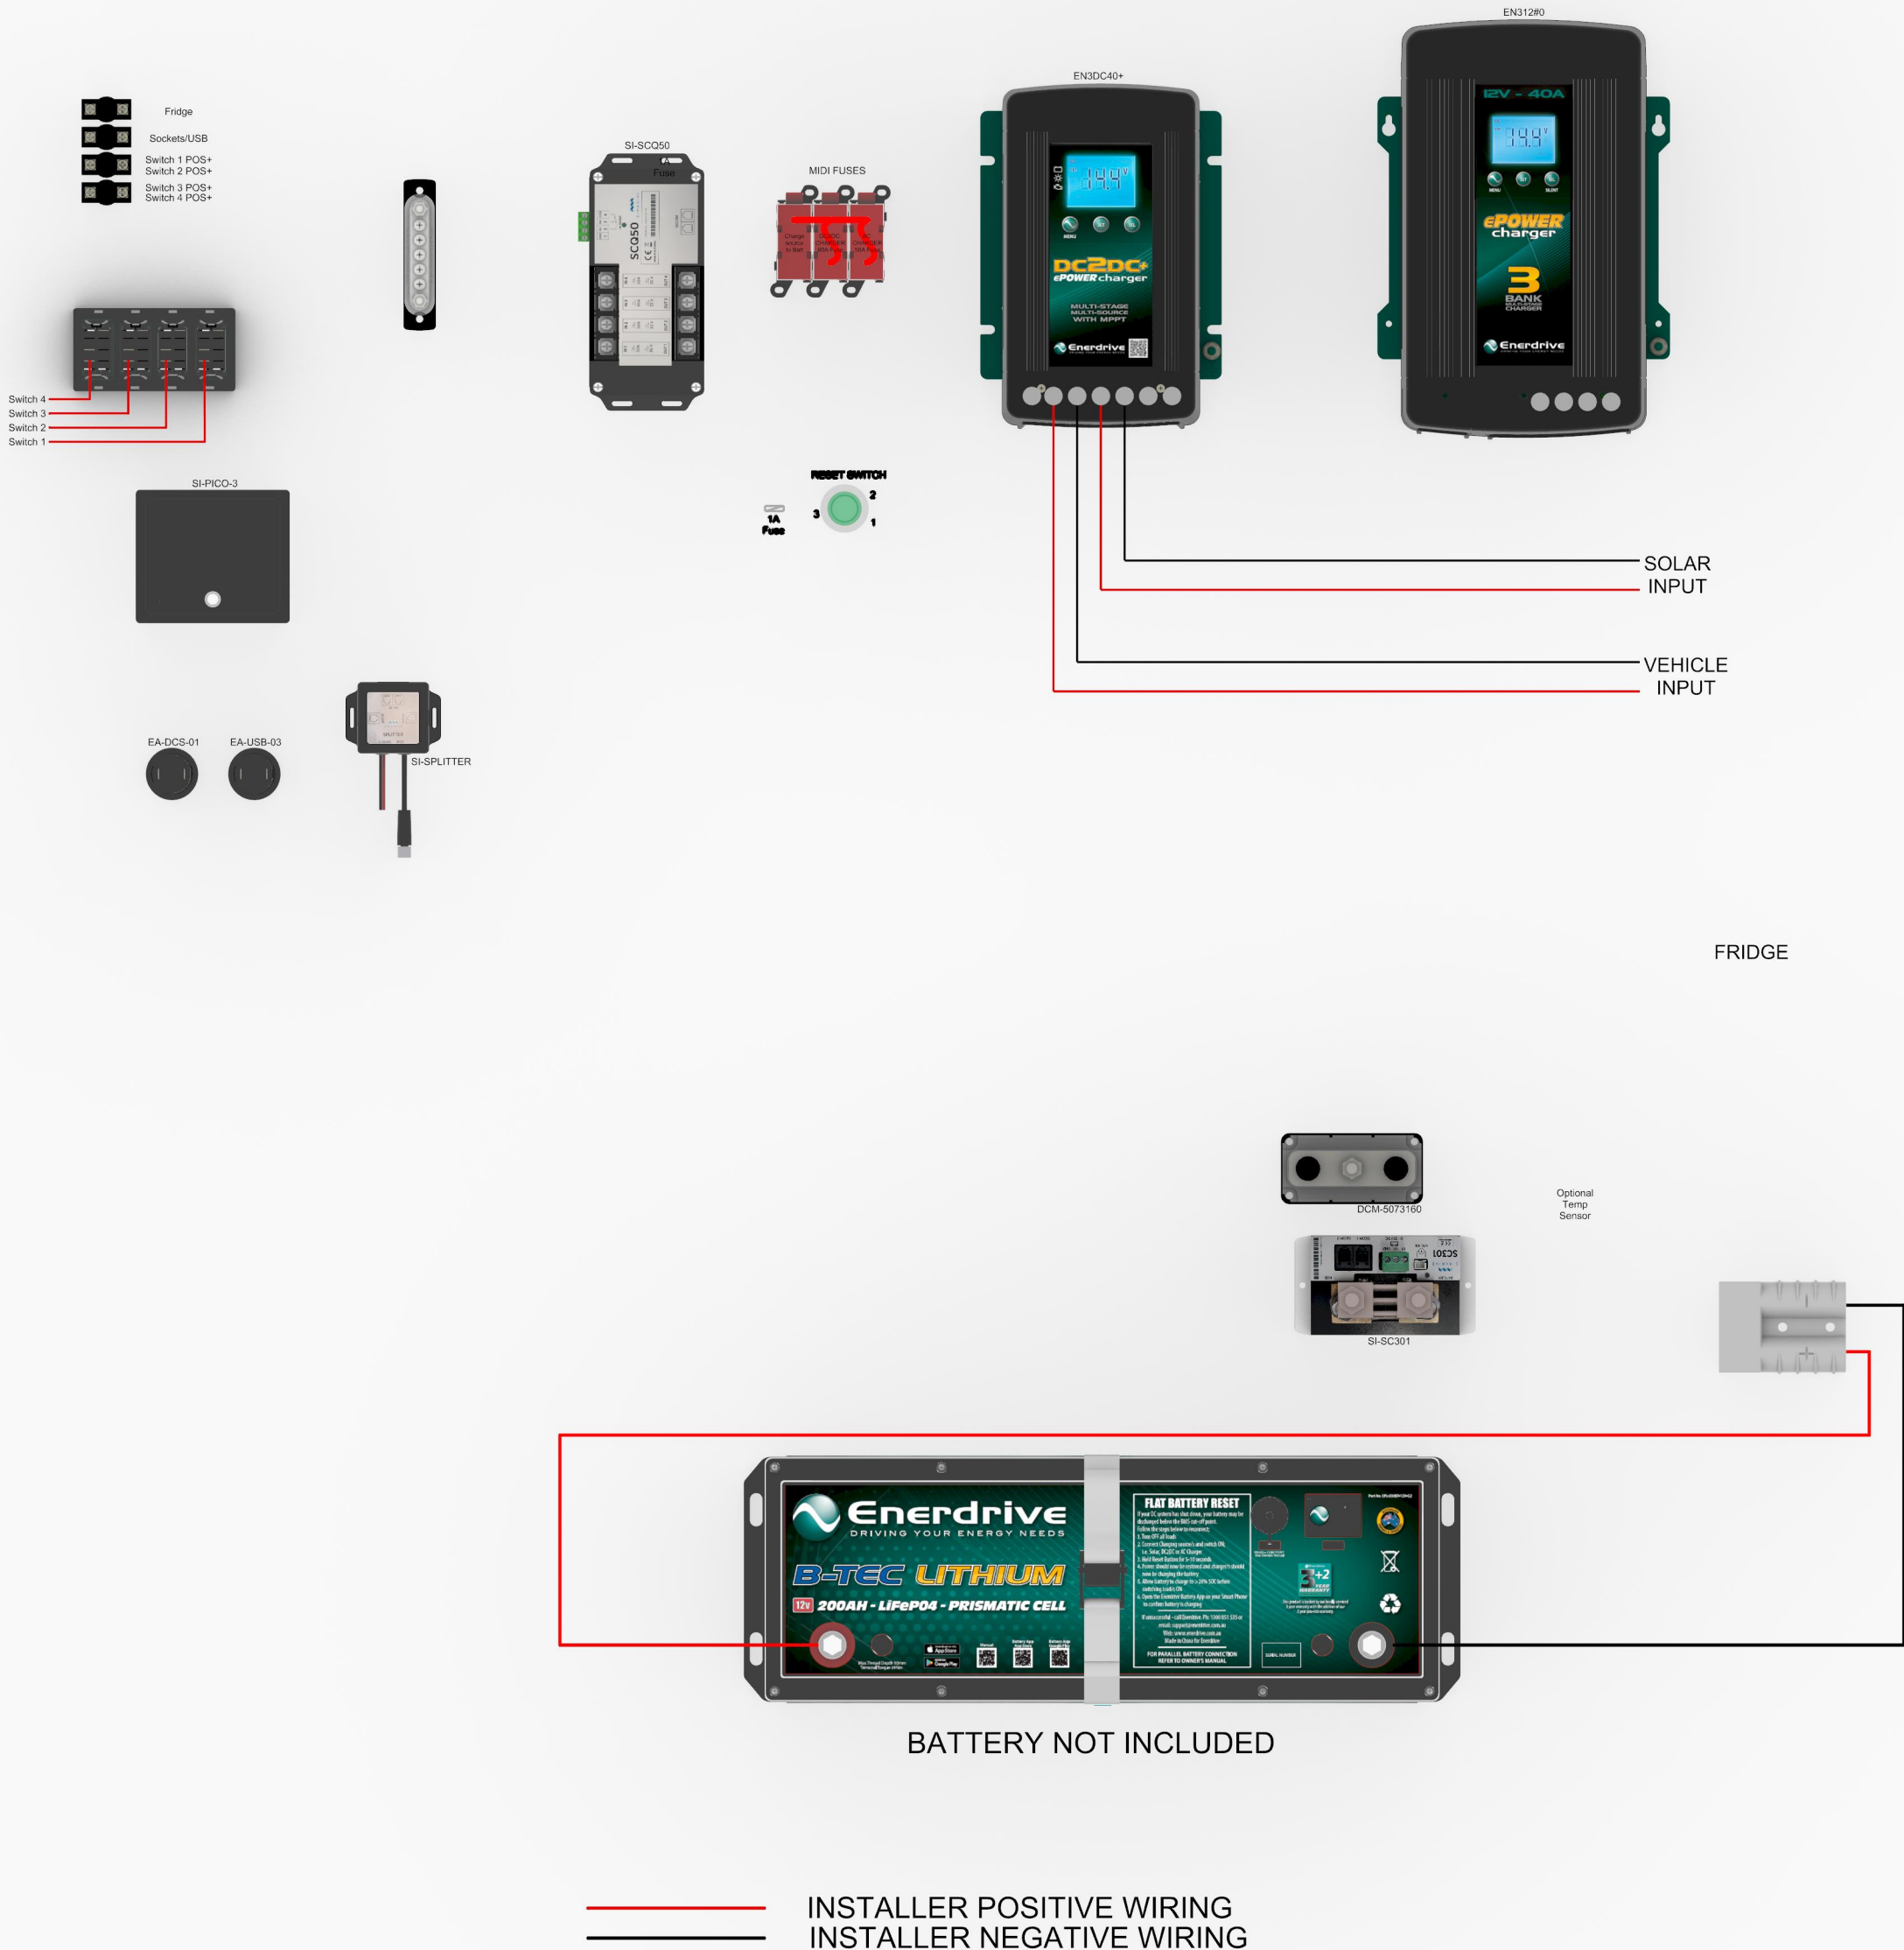

Enerdrive
DRIVING YOUR ENERGY NEEDS

Traveller - Simarine-SCQ50 Installer Wiring

This wiring diagram is only a representation on how the wiring is done and may not fully reflect exactly how your system is wired.
Circuit breakers are shown in rear view format.