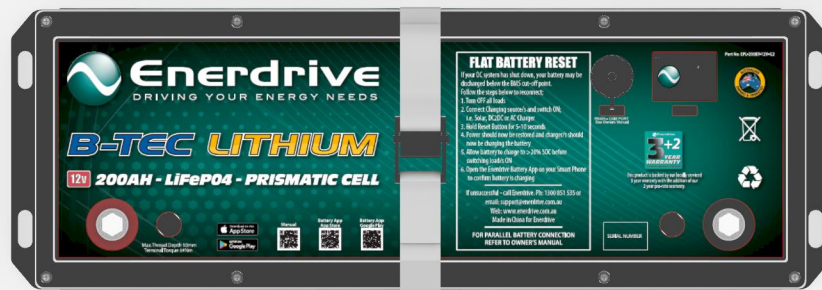

Enerdrive
DRIVING YOUR ENERGY NEEDS

Traveller - Simarine-SCQ50 Enerdrive Wiring

BATTERY NOT INCLUDED

— ENERDRIVE POSITIVE WIRING
— ENERDRIVE NEGATIVE WIRING

This wiring diagram is only a representation on how the wiring is done and may not fully reflect exactly how your system is wired.
Circuit breakers are shown in rear view format.