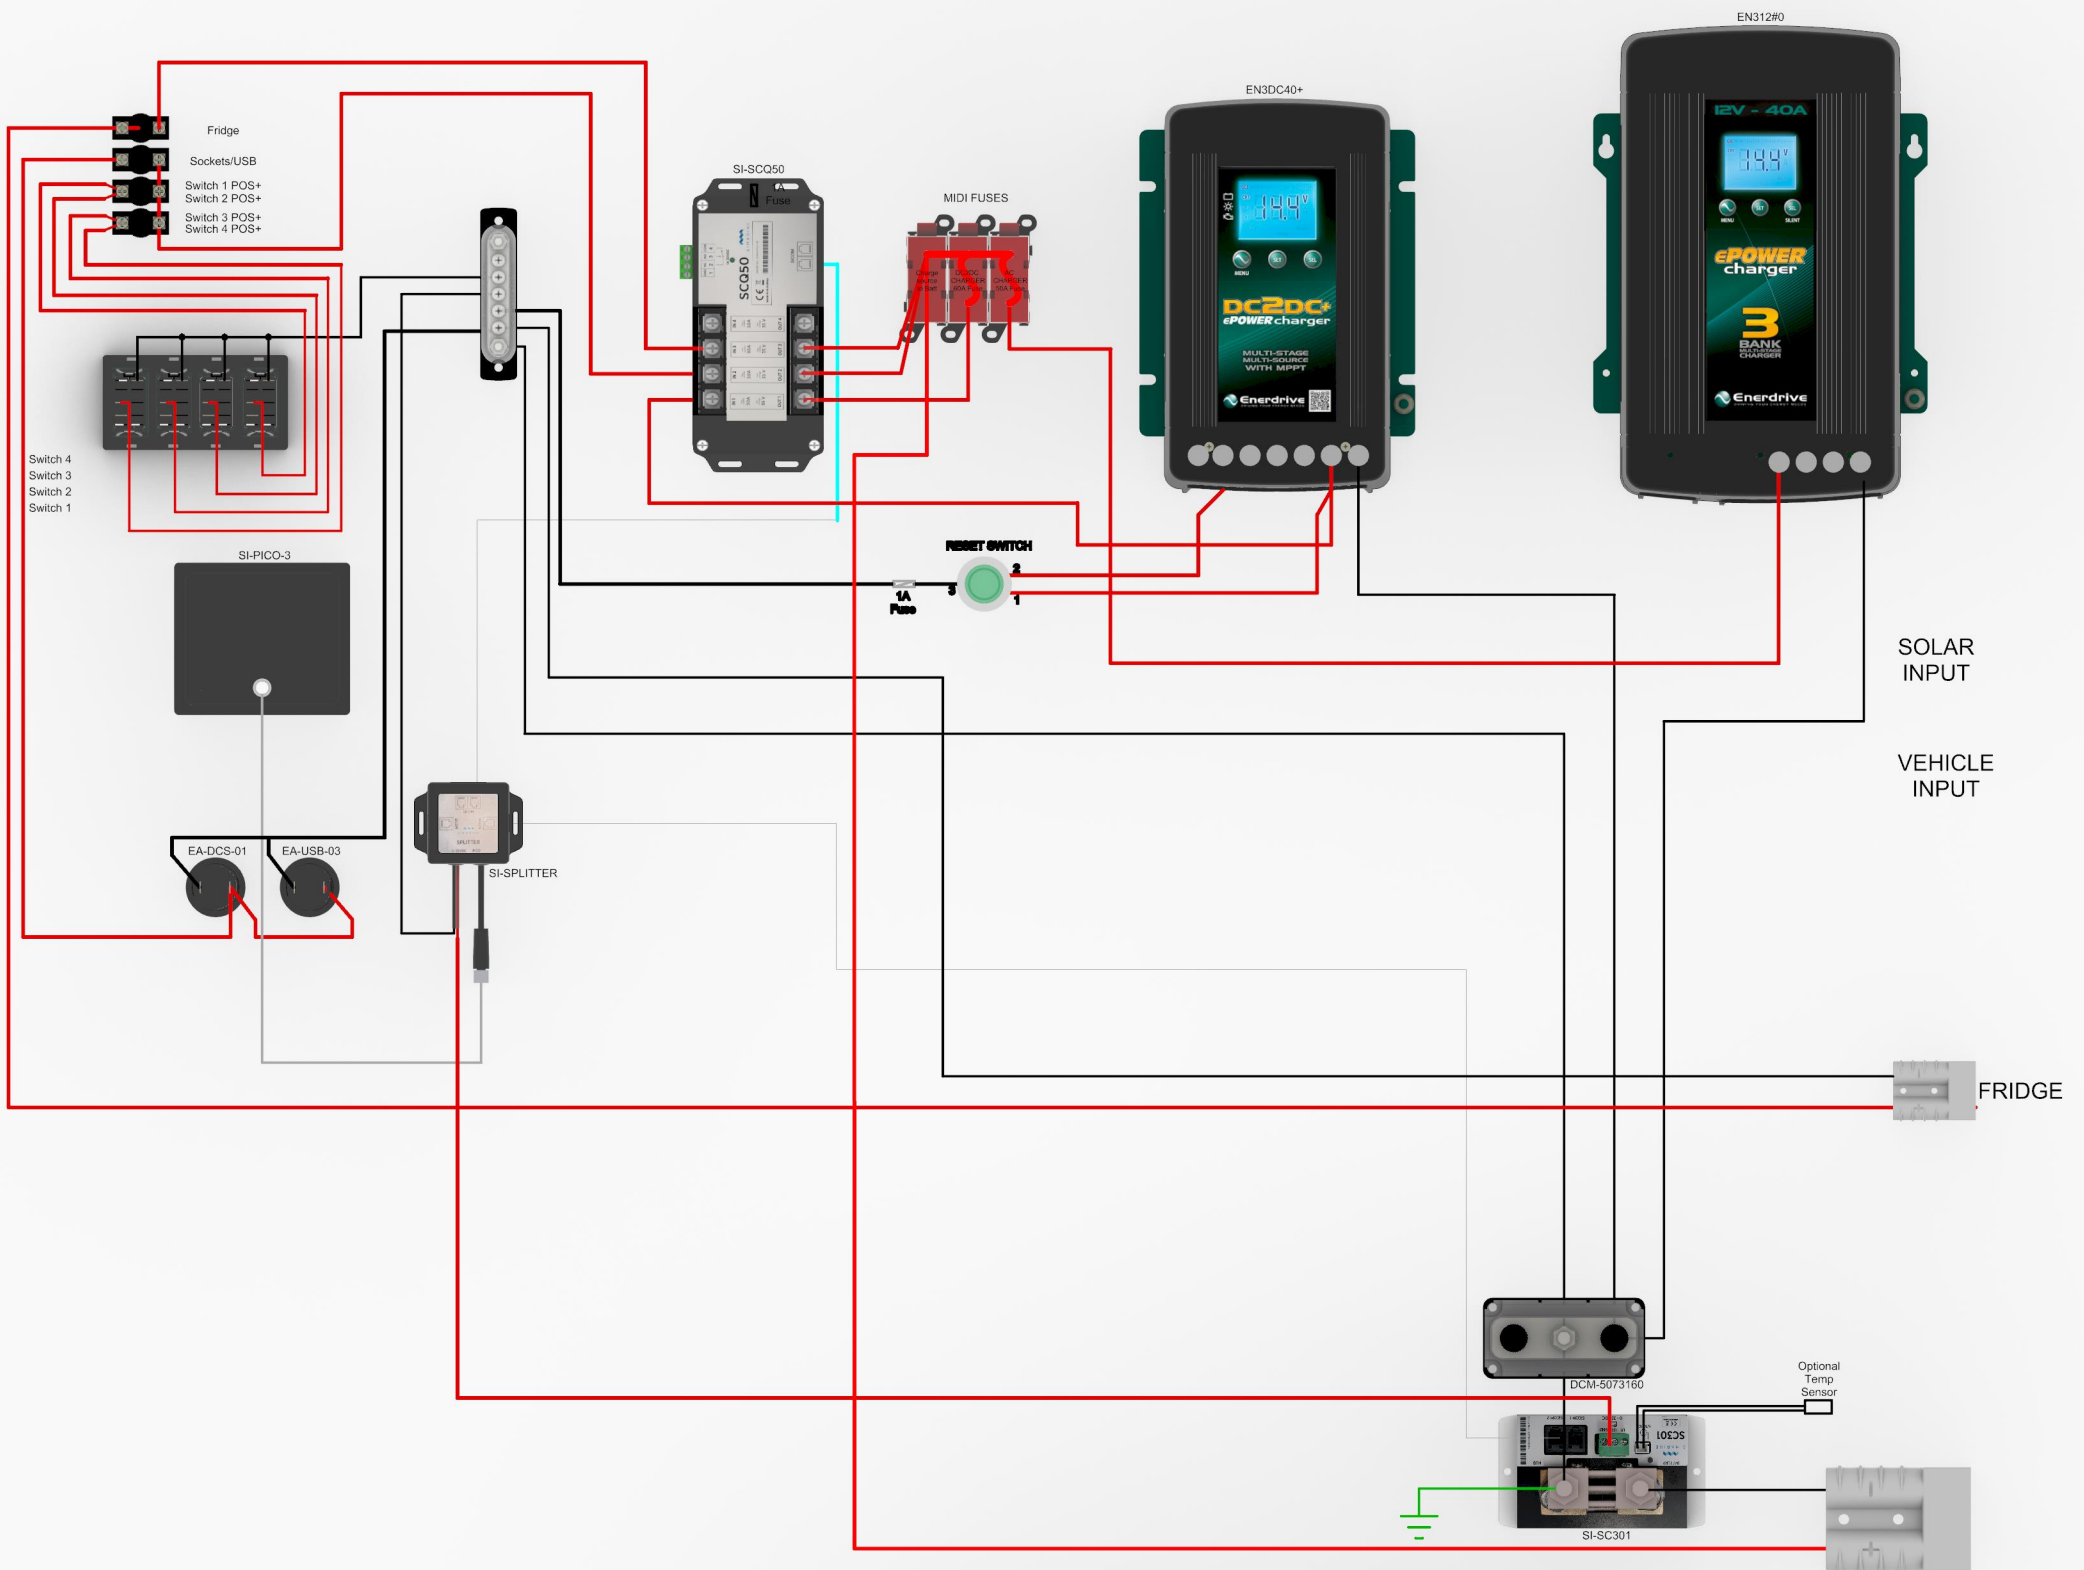

Enerdrive
DRIVING YOUR ENERGY NEEDS

Traveller - Simarine-SCQ50 Enerdrive Wiring

BATTERY NOT INCLUDED

— ENERDRIVE POSITIVE WIRING
— ENERDRIVE NEGATIVE WIRING

This wiring diagram is only a representation on how the wiring is done and may not fully reflect exactly how your system is wired.
Circuit breakers are shown in rear view format.