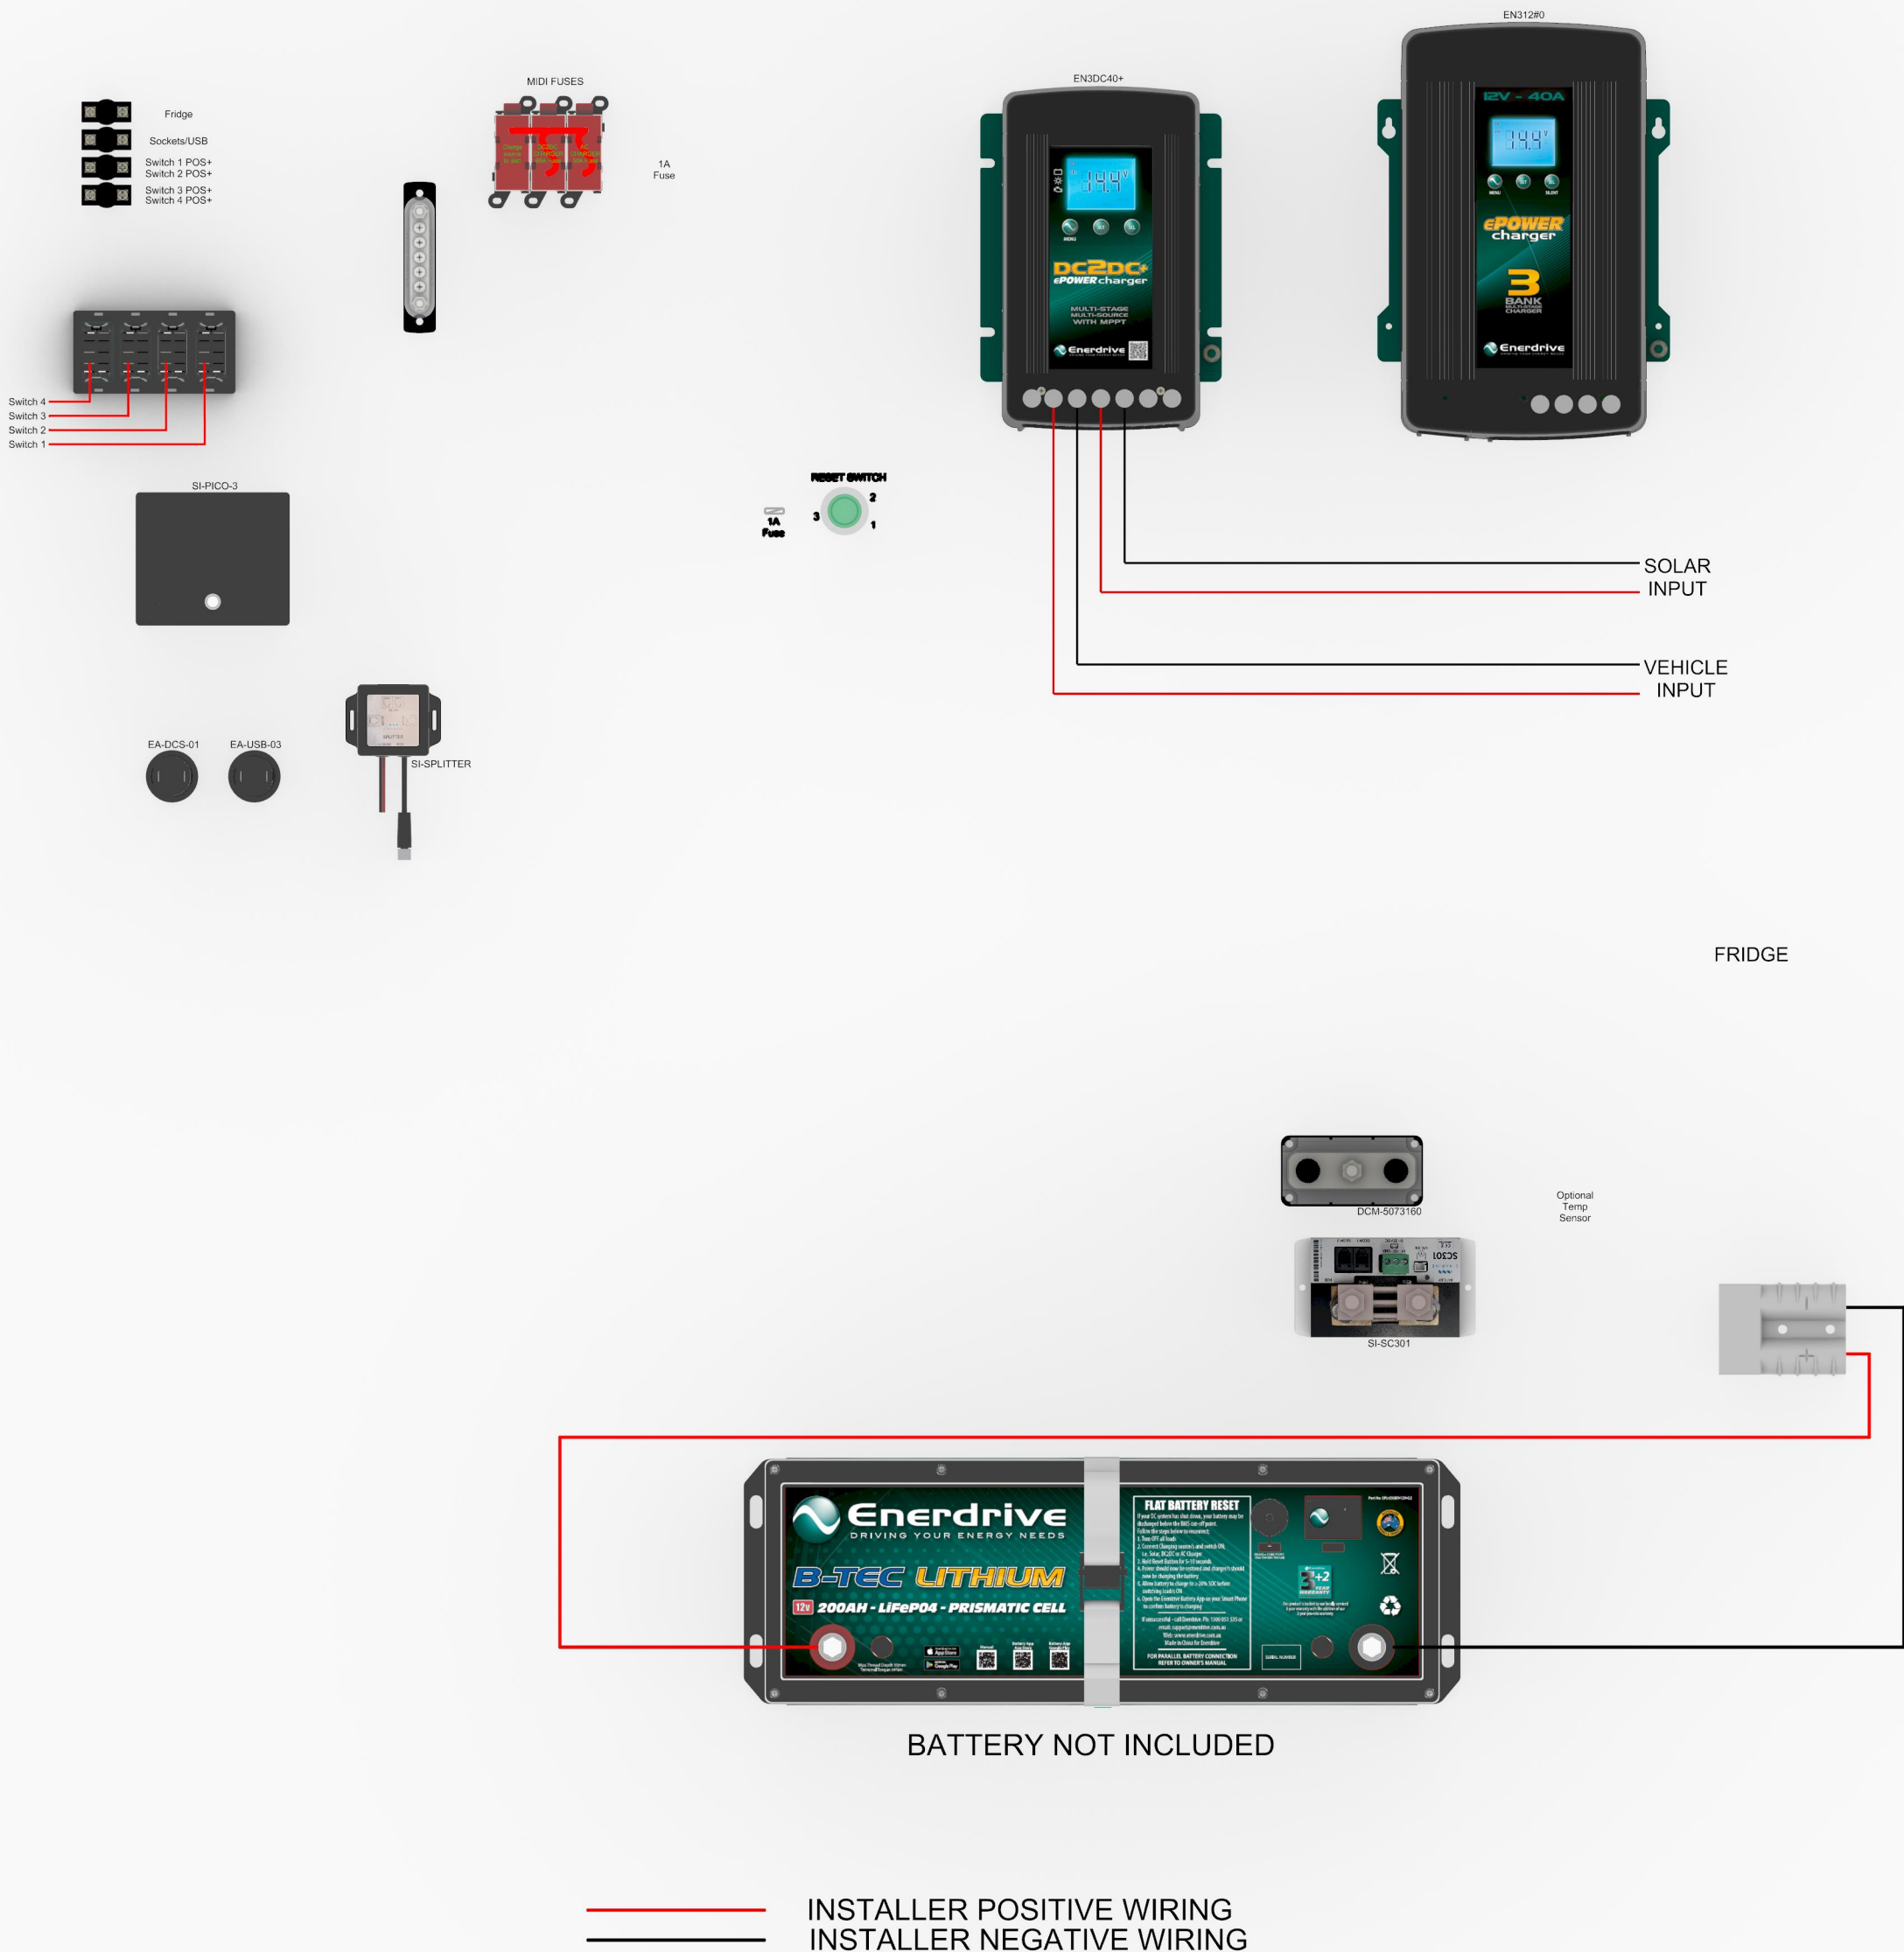

Enerdrive
DRIVING YOUR ENERGY NEEDS

Traveller - Simarine Installer Wiring

This wiring diagram is only a representation on how the wiring is done and may not fully reflect exactly how your system is wired.
Circuit breakers are shown in rear view format.