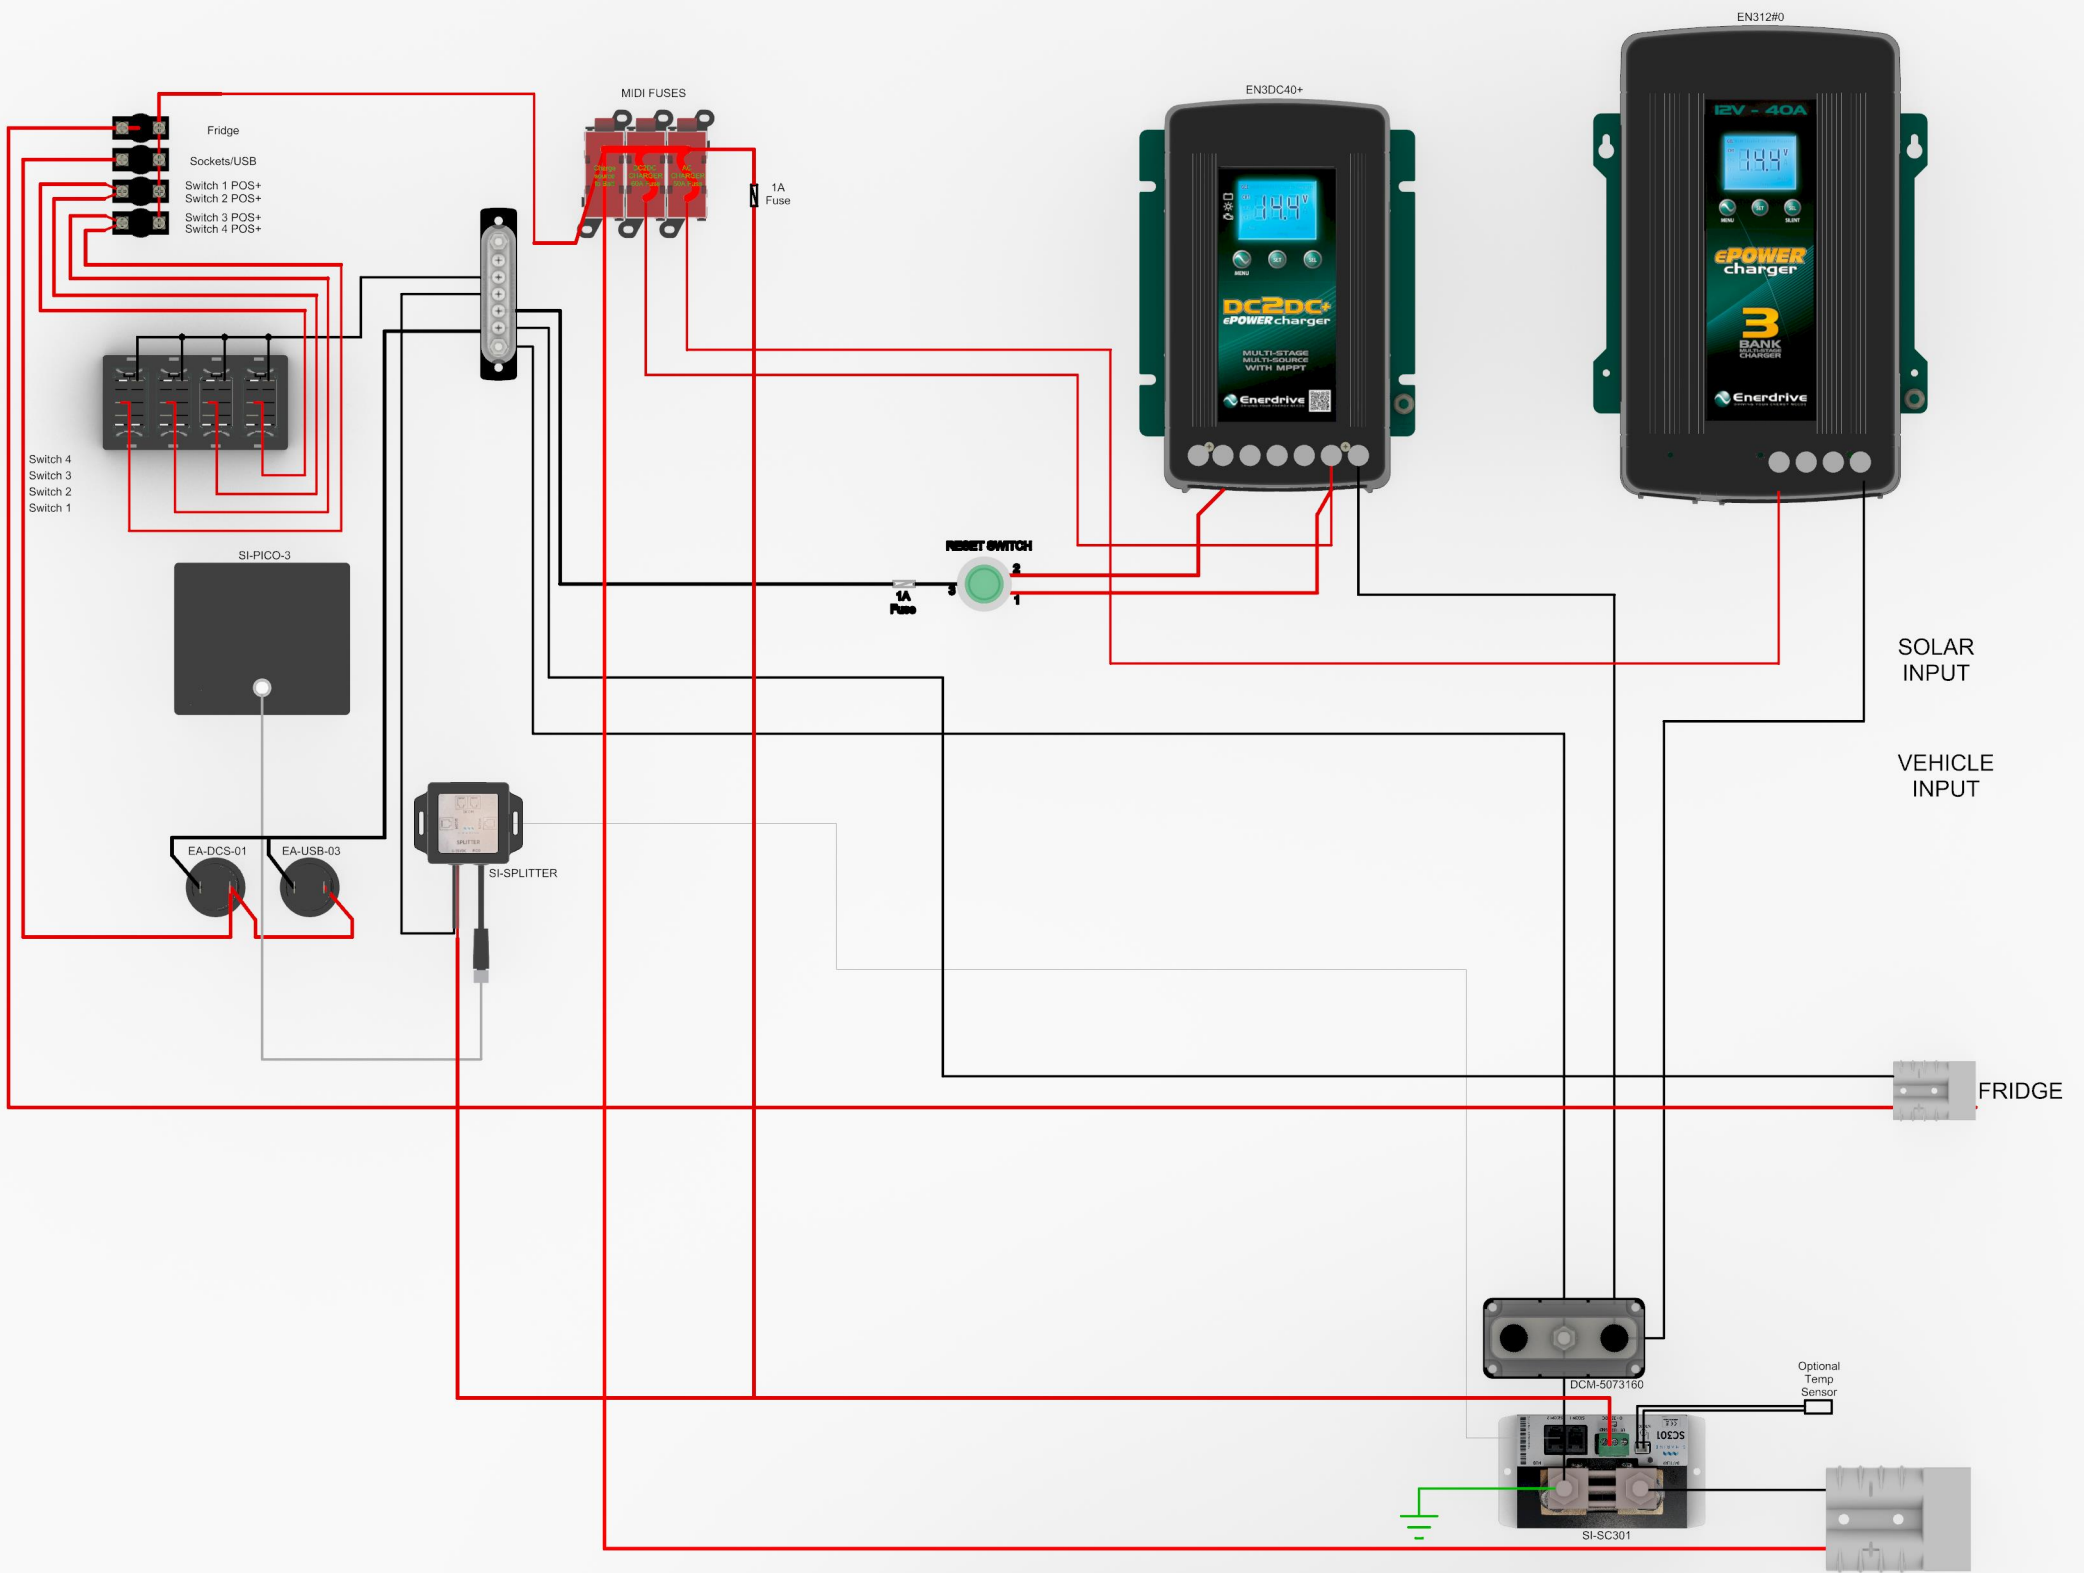

Enerdrive
DRIVING YOUR ENERGY NEEDS

Traveller - Simarine Enerdrive Wiring

BATTERY NOT INCLUDED

— ENERDRIVE POSITIVE WIRING
— ENERDRIVE NEGATIVE WIRING

This wiring diagram is only a representation on how the wiring is done and may not fully reflect exactly how your system is wired.
Circuit breakers are shown in rear view format.