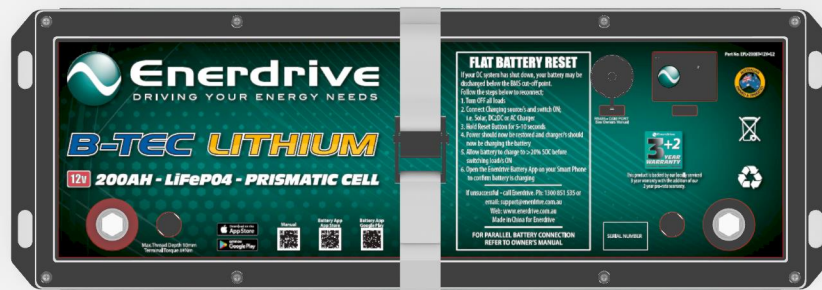

Enerdrive
DRIVING YOUR ENERGY NEEDS

Traveller - Simarine Enerdrive Wiring

BATTERY NOT INCLUDED

— ENERDRIVE POSITIVE WIRING
— ENERDRIVE NEGATIVE WIRING

This wiring diagram is only a representation on how the wiring is done and may not fully reflect exactly how your system is wired.
Circuit breakers are shown in rear view format.