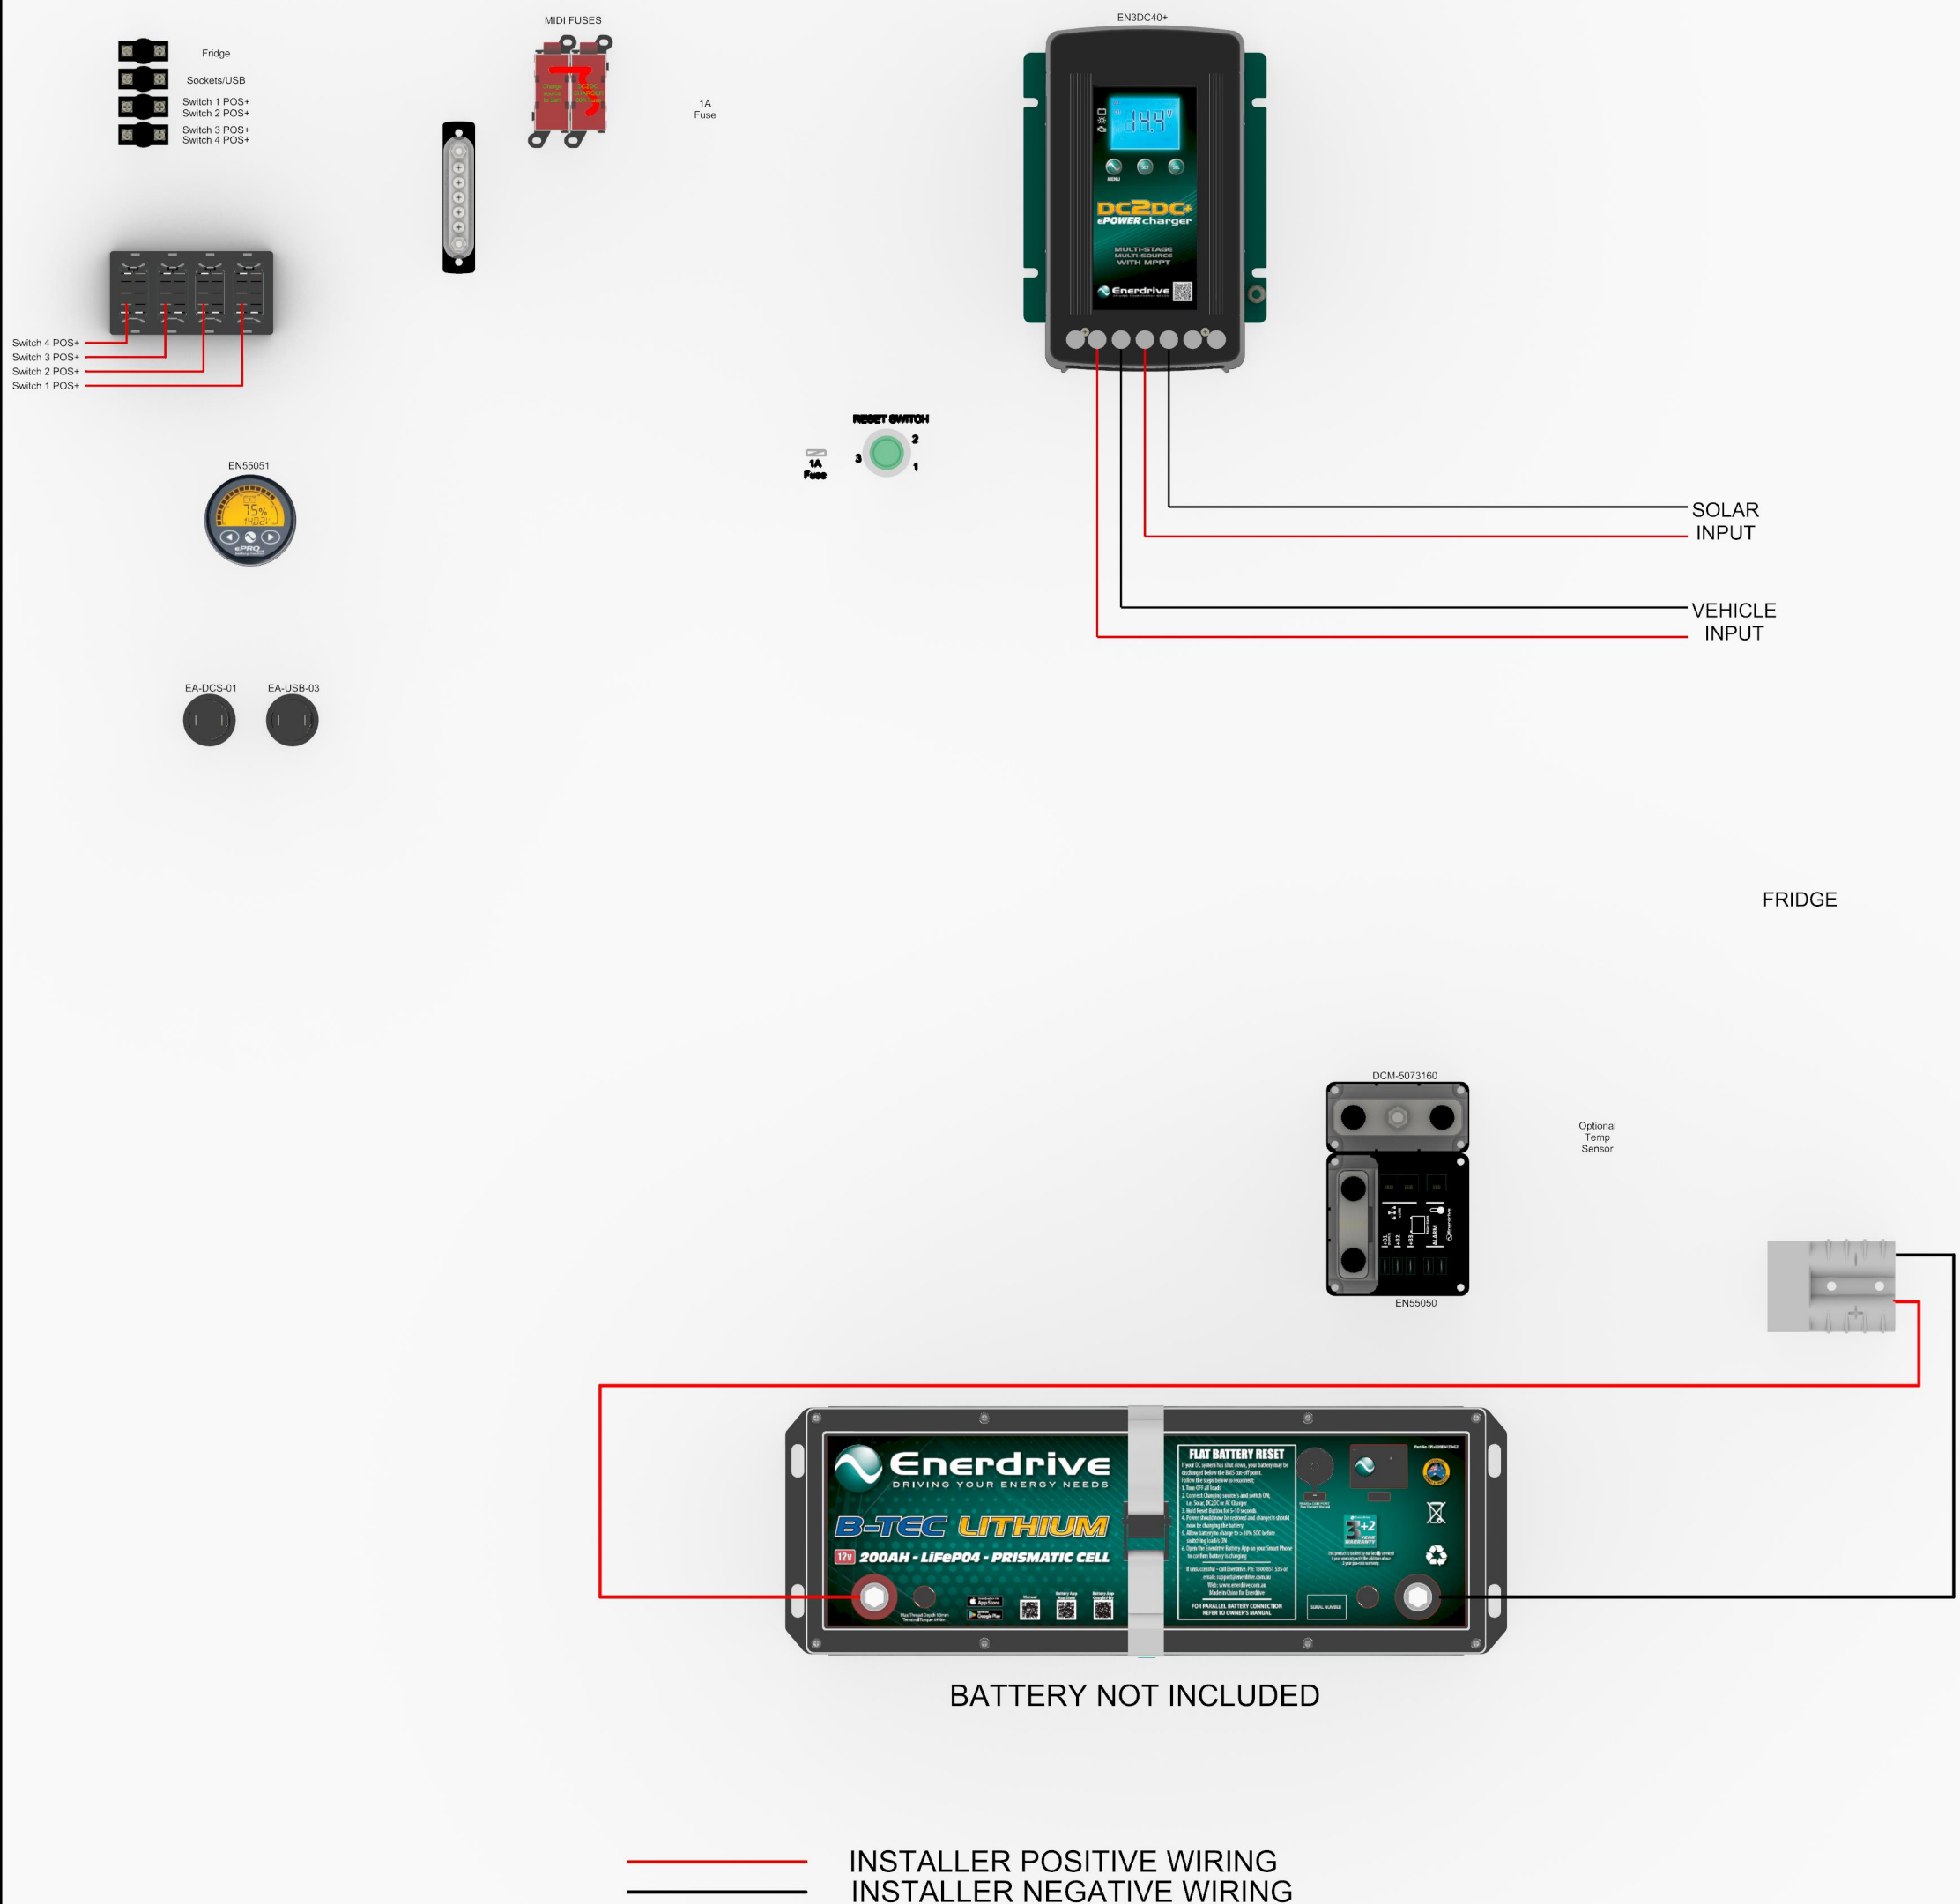

## Explorer - ePRO Installer Wiring

This wiring diagram is only a representation on how the wiring is done and may not fully reflect exactly how your system is wired.  
Circuit breakers are shown in rear view format.