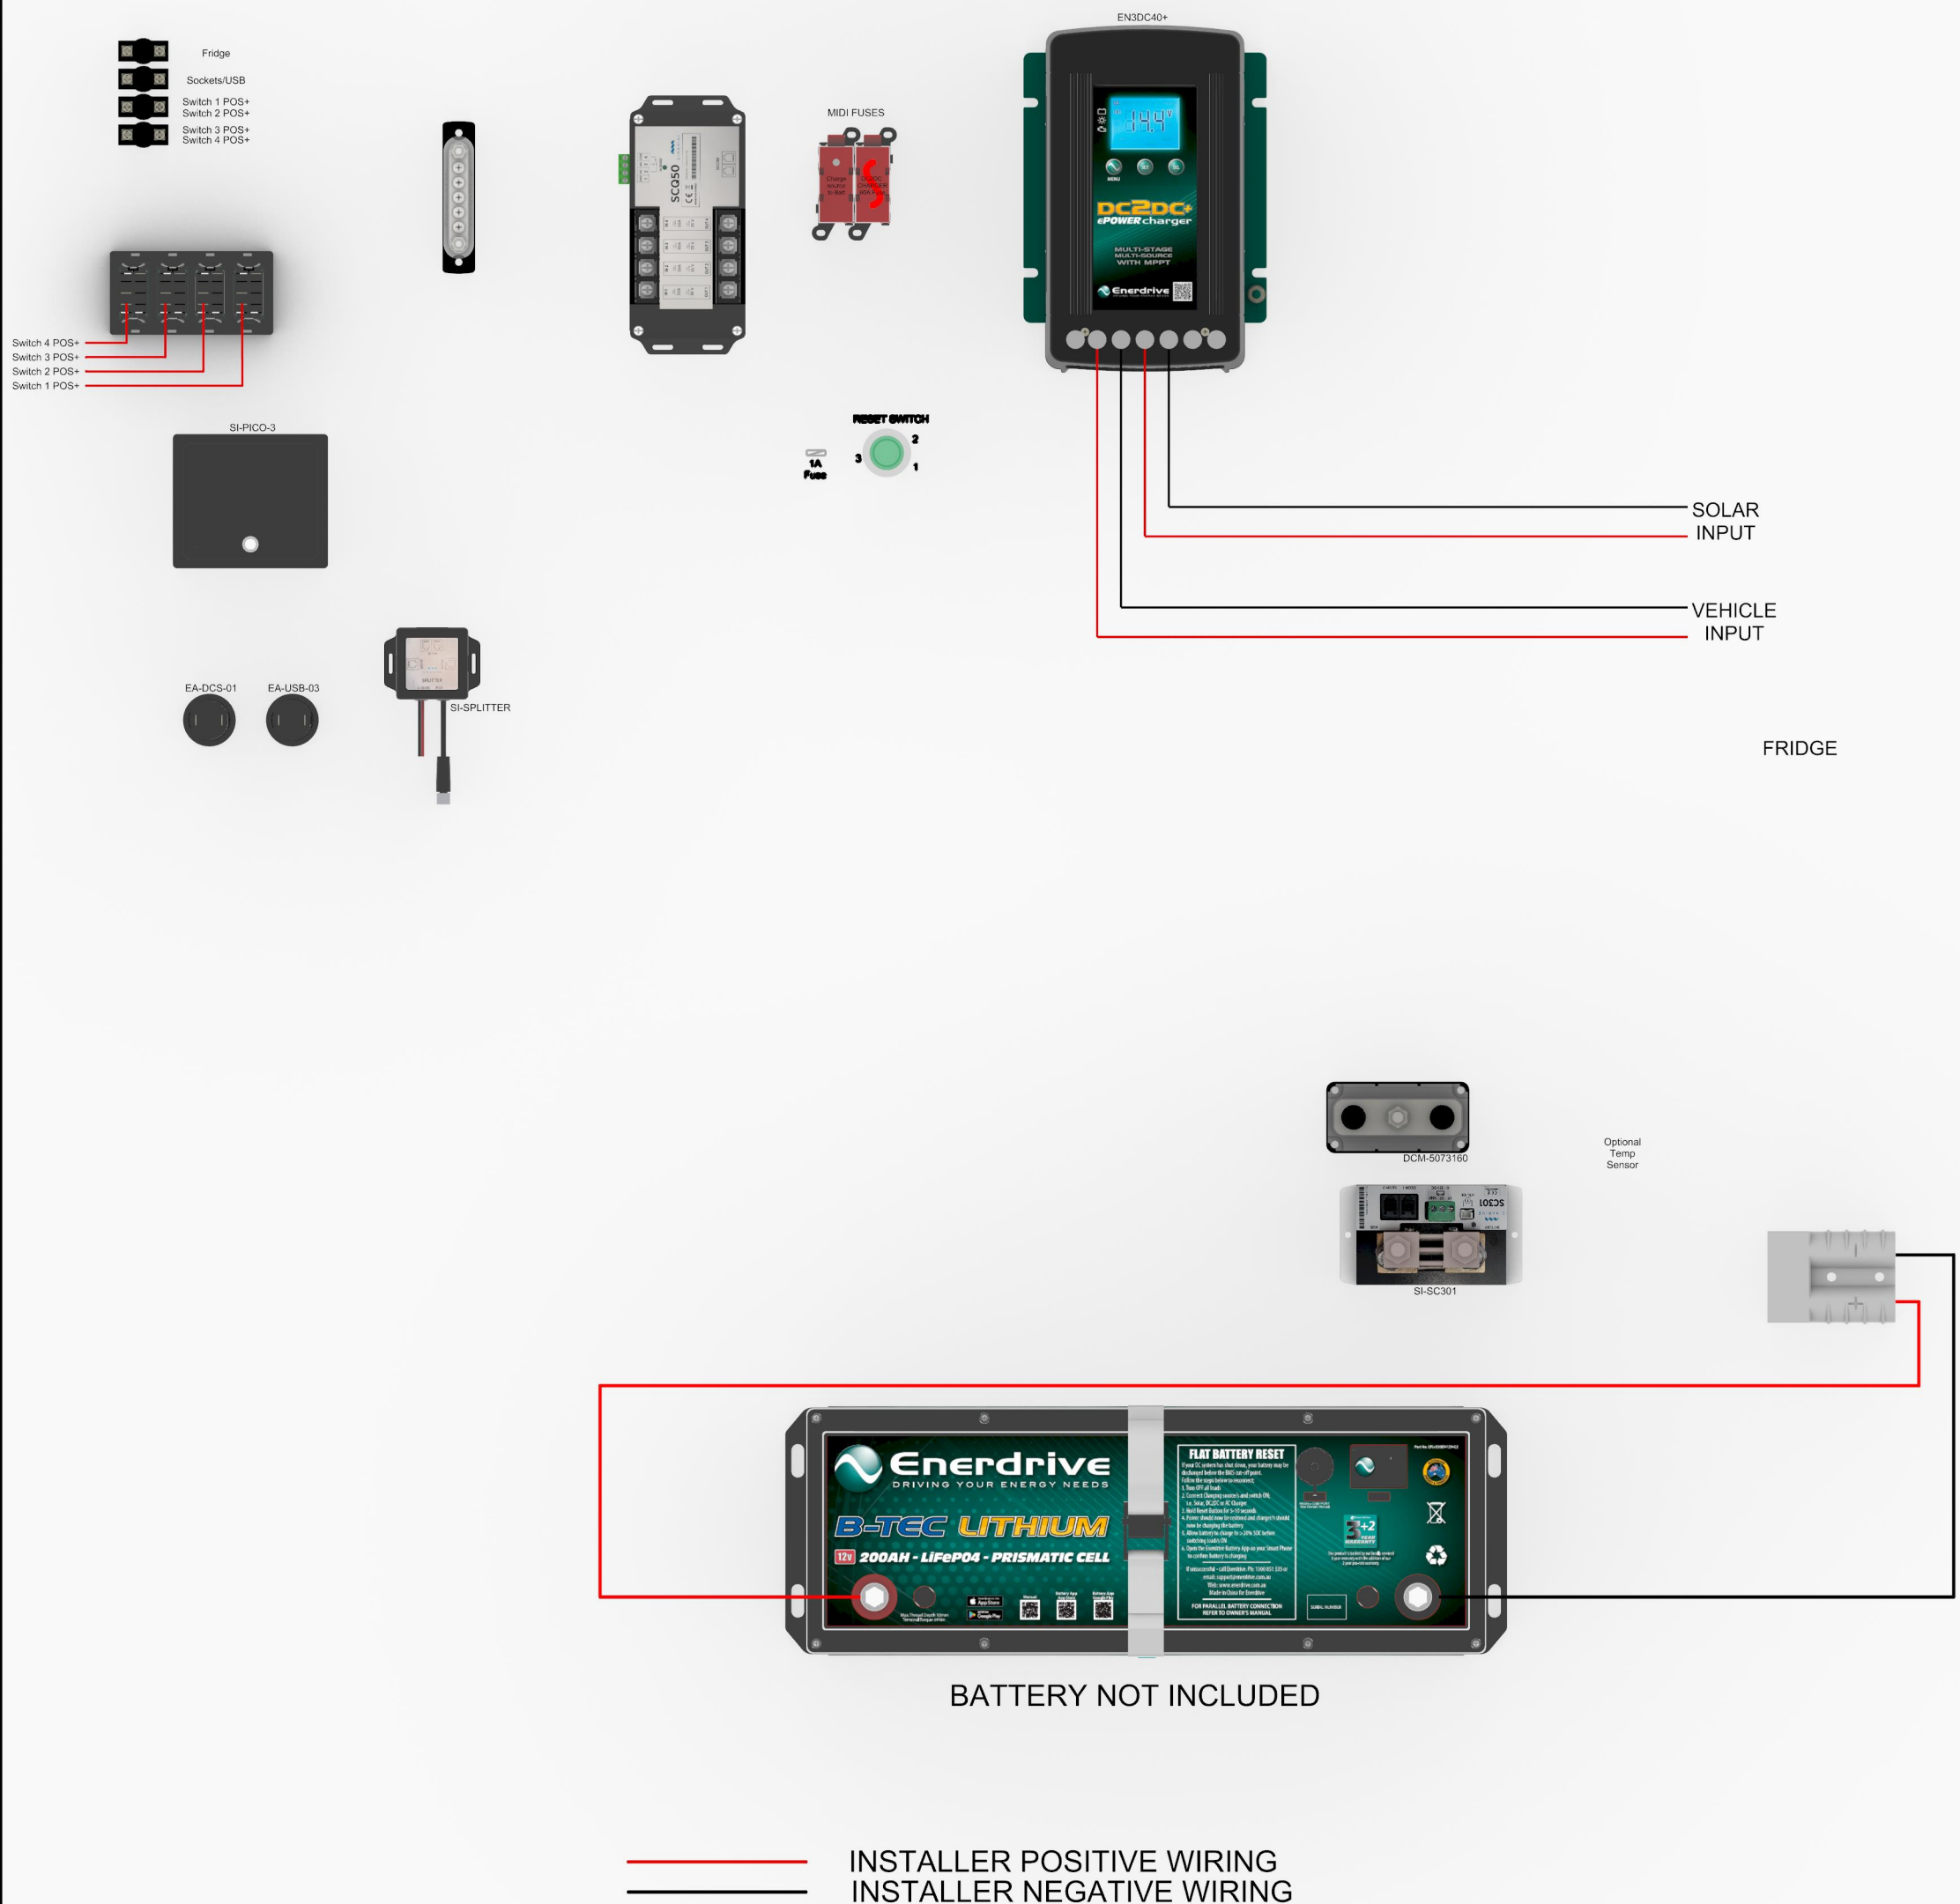

Enerdrive
DRIVING YOUR ENERGY NEEDS

Explorer - Simarine-SCQ50 Installer Wiring

This wiring diagram is only a representation on how the wiring is done and may not fully reflect exactly how your system is wired.
 Circuit breakers are shown in rear view format.