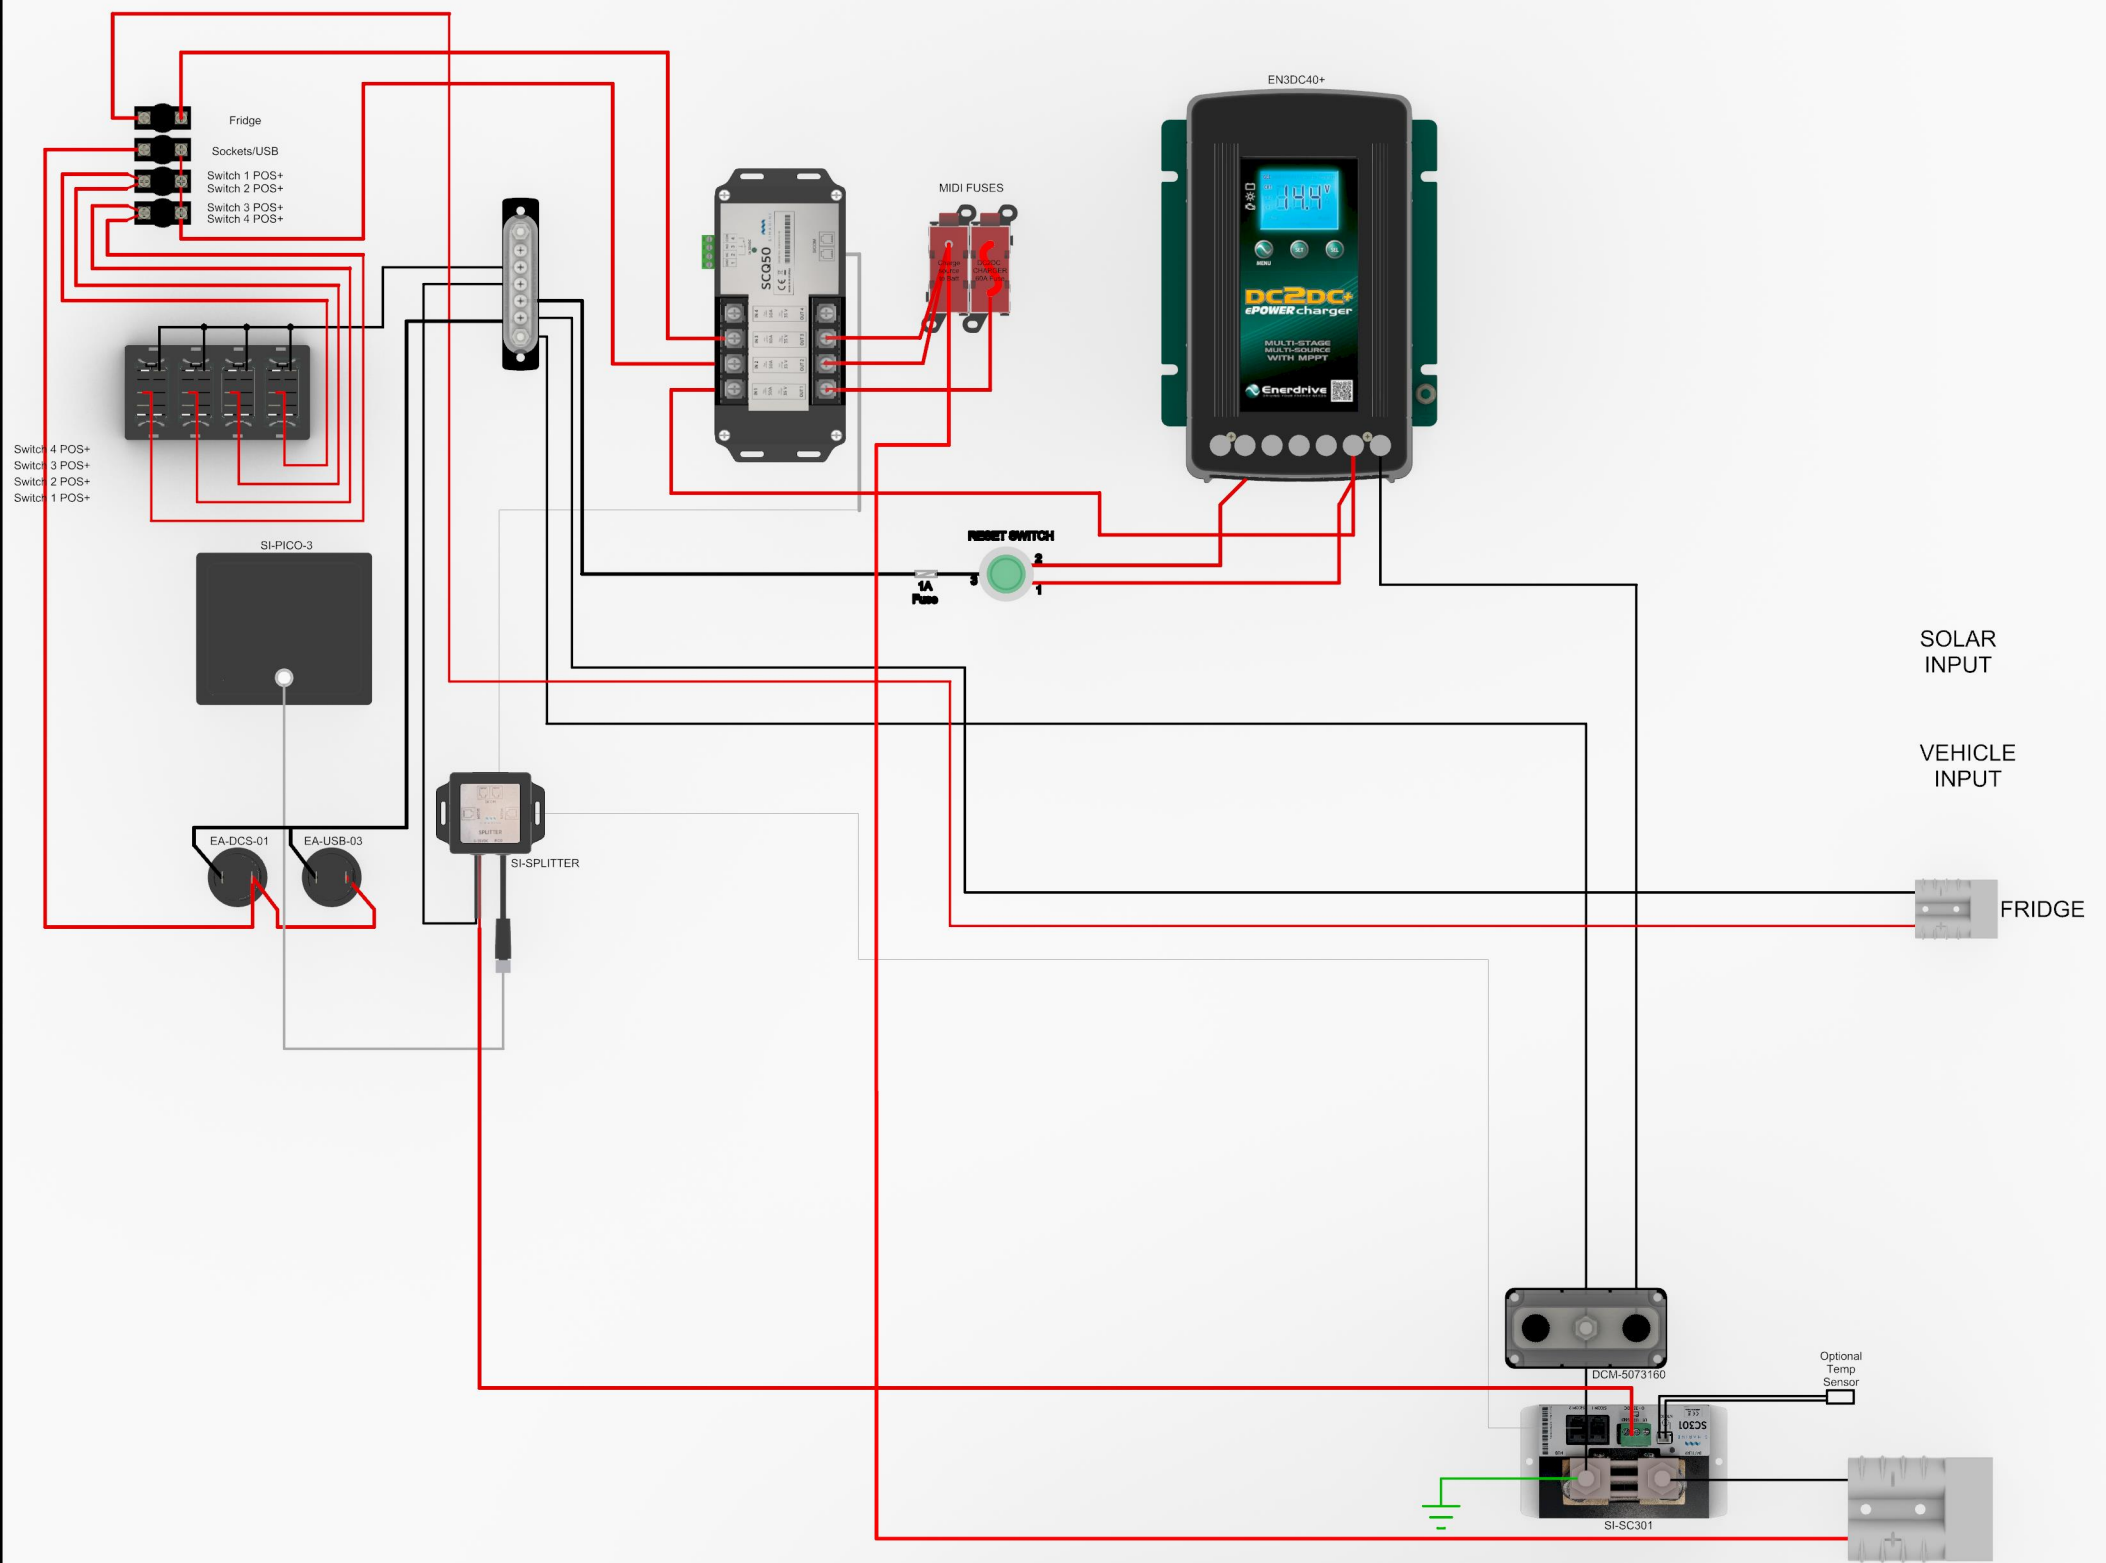

Enerdrive
DRIVING YOUR ENERGY NEEDS

Explorer - Simarine-SCQ50 Enerdrive Wiring

BATTERY NOT INCLUDED

— ENERDRIVE POSITIVE WIRING
— ENERDRIVE NEGATIVE WIRING

This wiring diagram is only a representation on how the wiring is done and may not fully reflect exactly how your system is wired.
Circuit breakers are shown in rear view format.