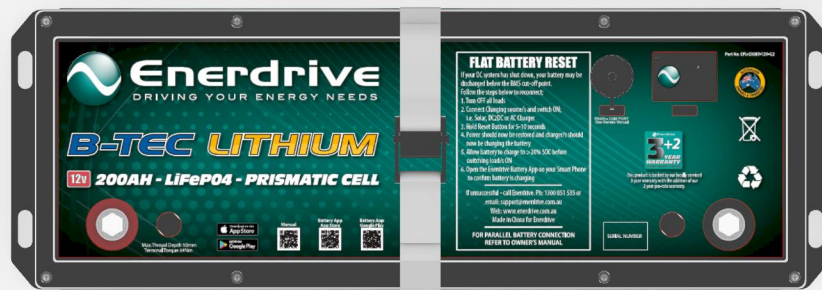

Enerdrive
DRIVING YOUR ENERGY NEEDS

Explorer - Simarine-SCQ50 Enerdrive Wiring

BATTERY NOT INCLUDED

— ENERDRIVE POSITIVE WIRING
— ENERDRIVE NEGATIVE WIRING

This wiring diagram is only a representation on how the wiring is done and may not fully reflect exactly how your system is wired.
Circuit breakers are shown in rear view format.