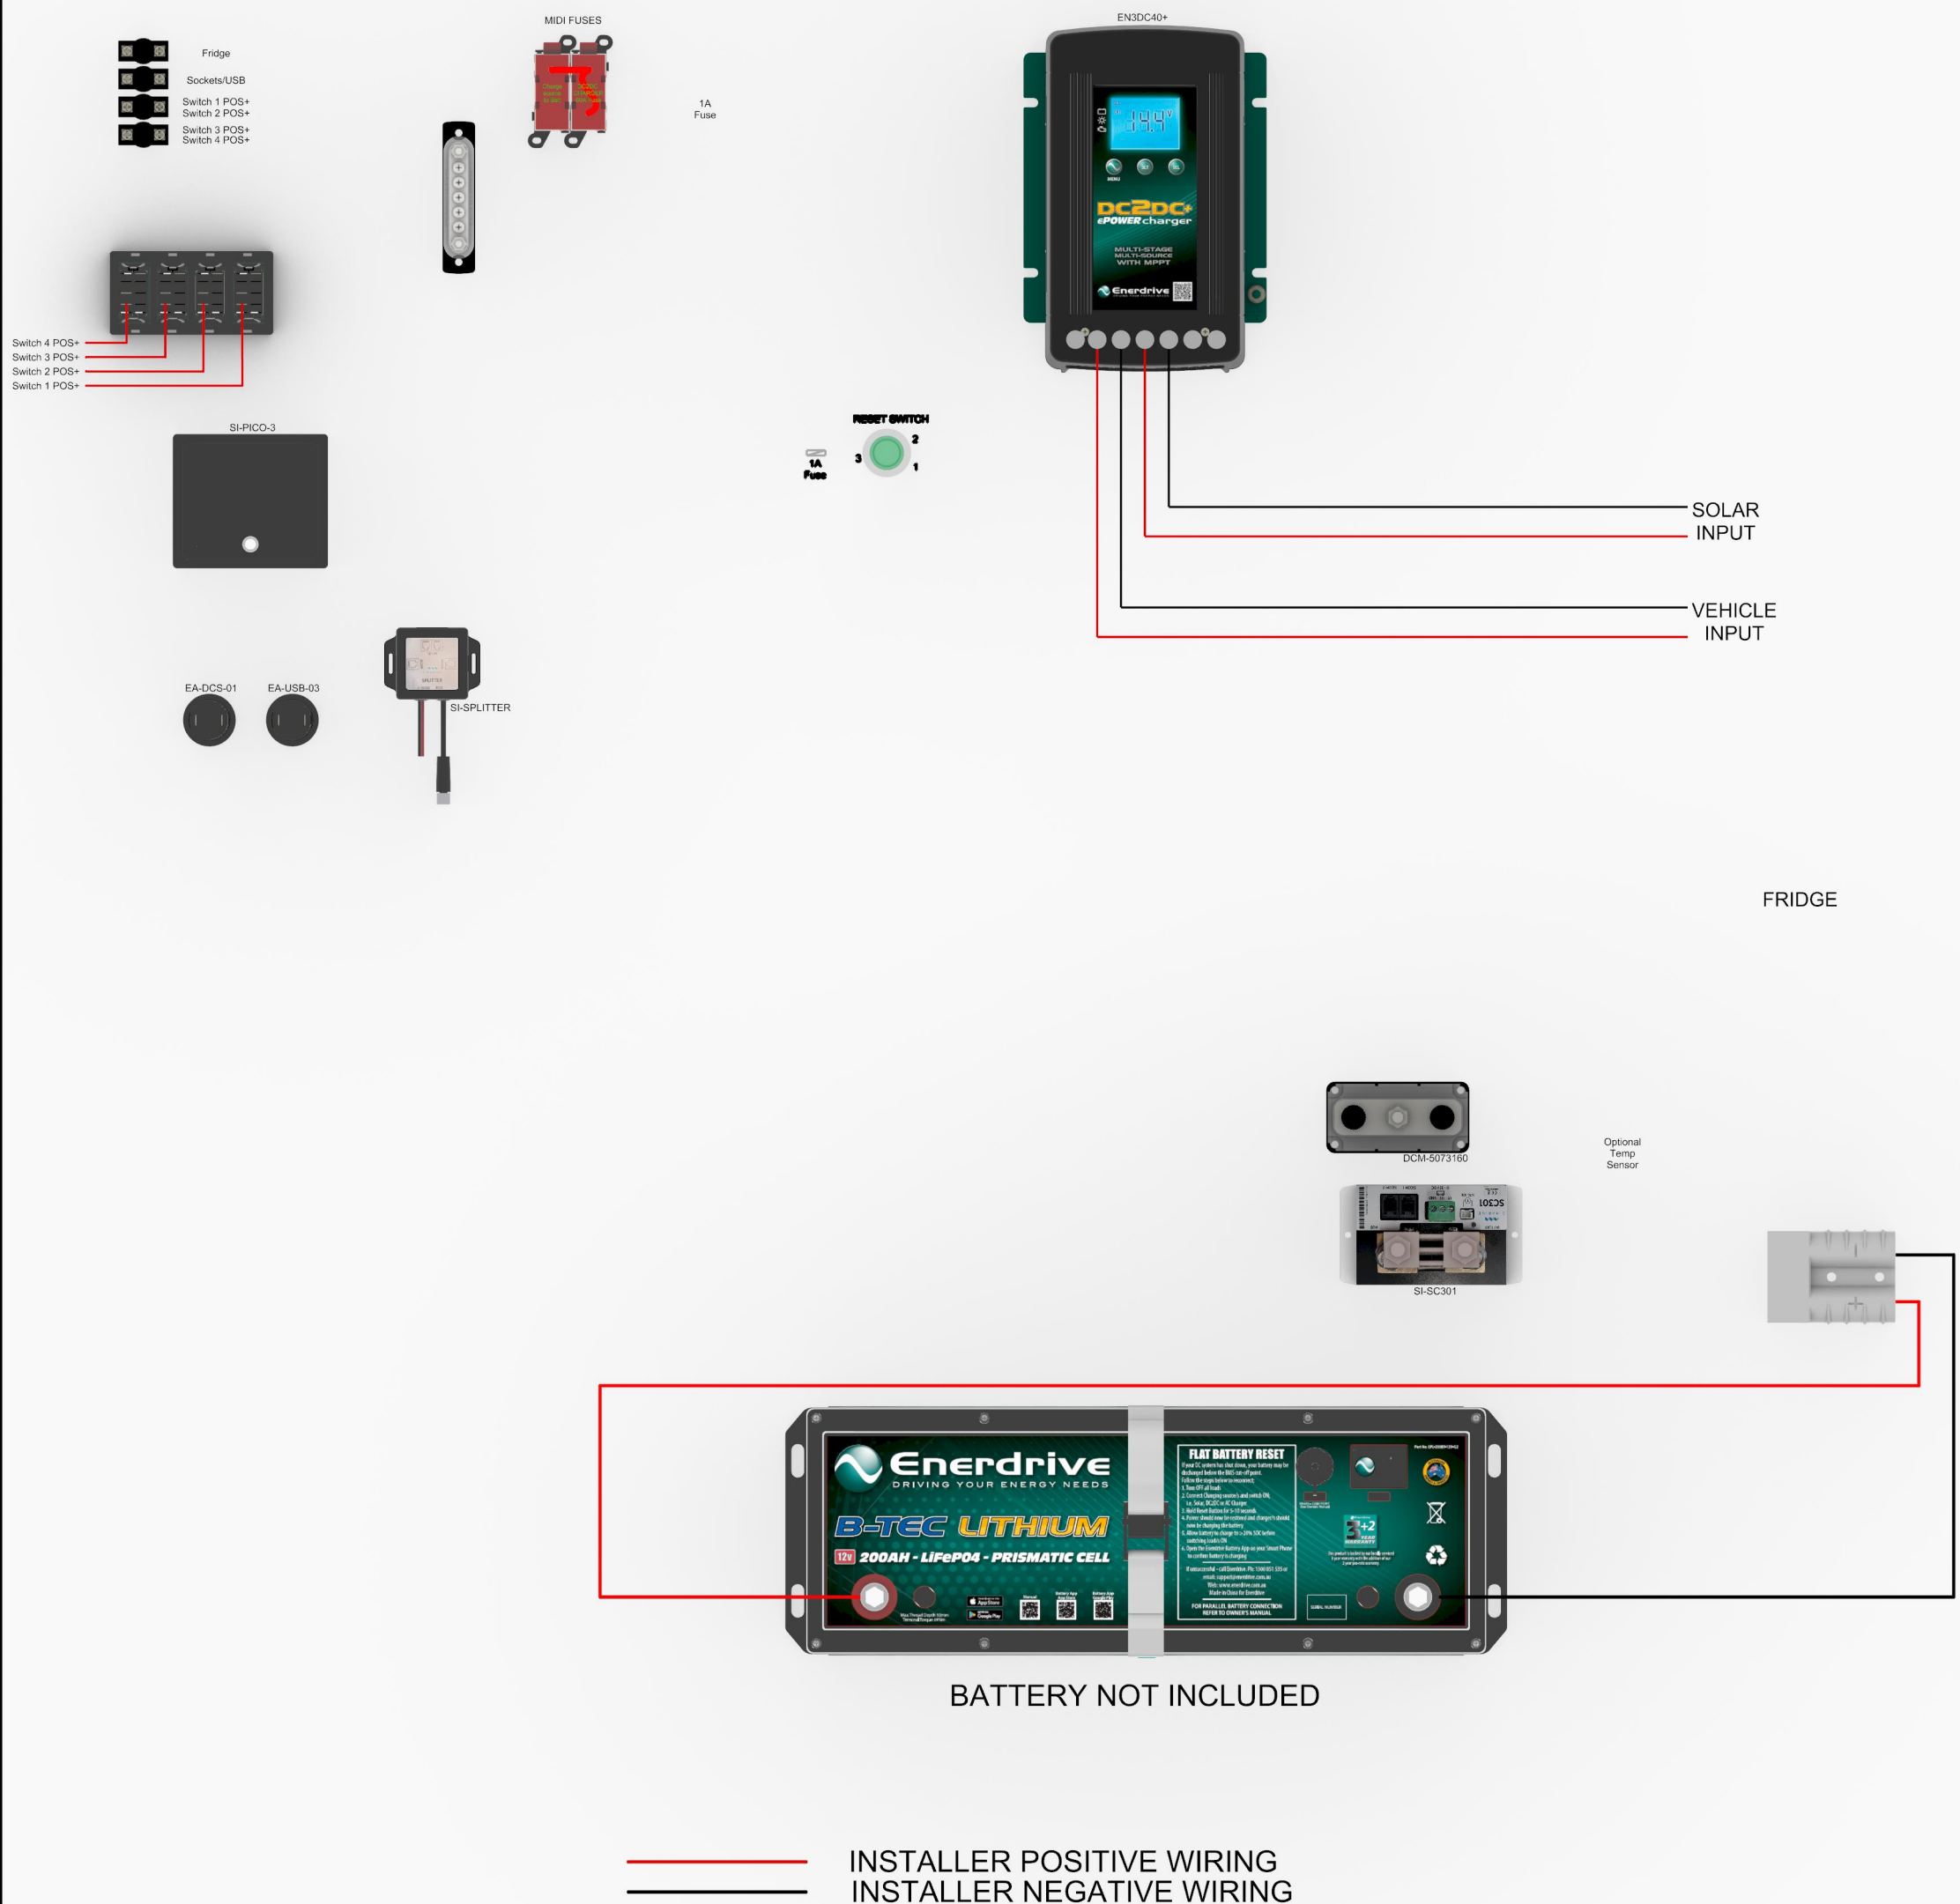

Enerdrive
DRIVING YOUR ENERGY NEEDS

Explorer - Simarine Installer Wiring

This wiring diagram is only a representation on how the wiring is done and may not fully reflect exactly how your system is wired.
Circuit breakers are shown in rear view format.