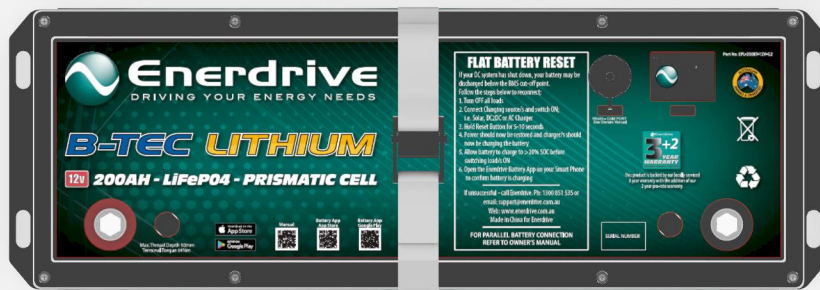

Enerdrive
DRIVING YOUR ENERGY NEEDS

Explorer - Simarine Enerdrive Wiring

BATTERY NOT INCLUDED

— ENERDRIVE POSITIVE WIRING
— ENERDRIVE NEGATIVE WIRING

This wiring diagram is only a representation on how the wiring is done and may not fully reflect exactly how your system is wired.
Circuit breakers are shown in rear view format.