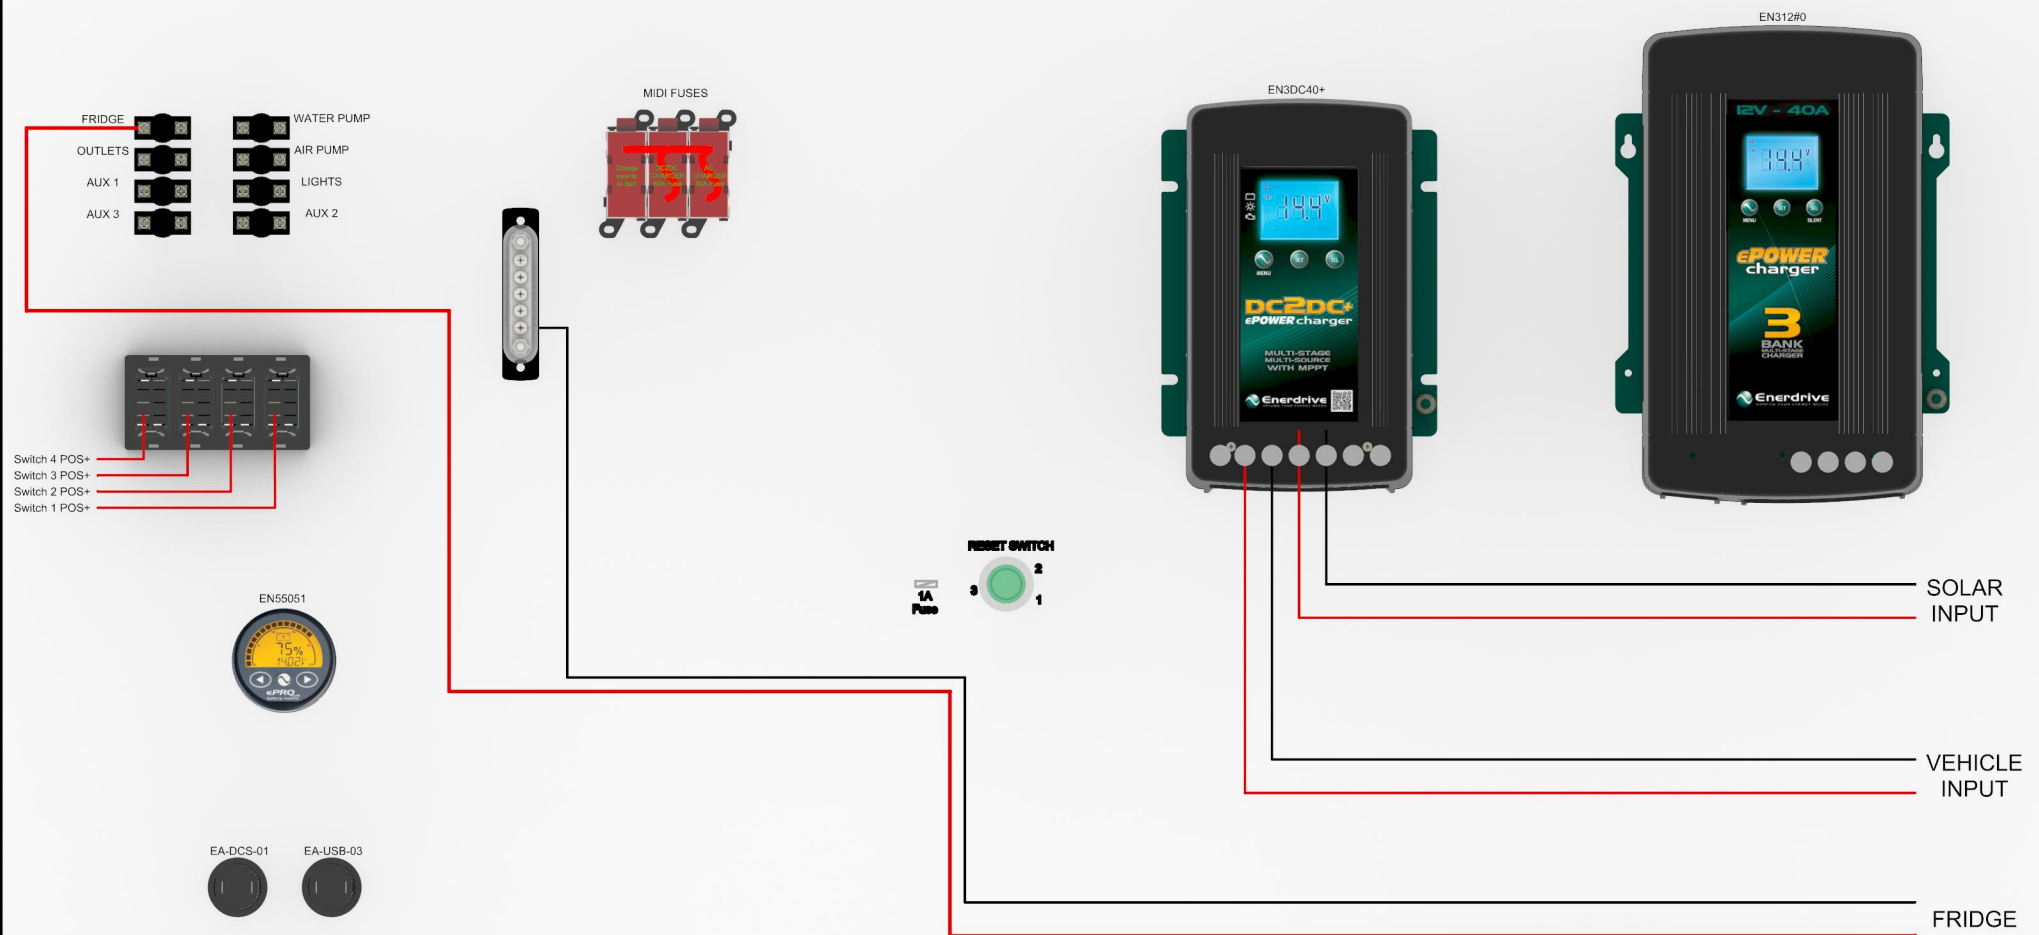

Enerdrive
DRIVING YOUR ENERGY NEEDS

Adventurer - ePRO Installer Wiring

BATTERY NOT INCLUDED

— INSTALLER POSITIVE WIRING
— INSTALLER NEGATIVE WIRING

This wiring diagram is only a representation on how the wiring is done and may not fully reflect exactly how your system is wired.
Circuit breakers are shown in rear view format.