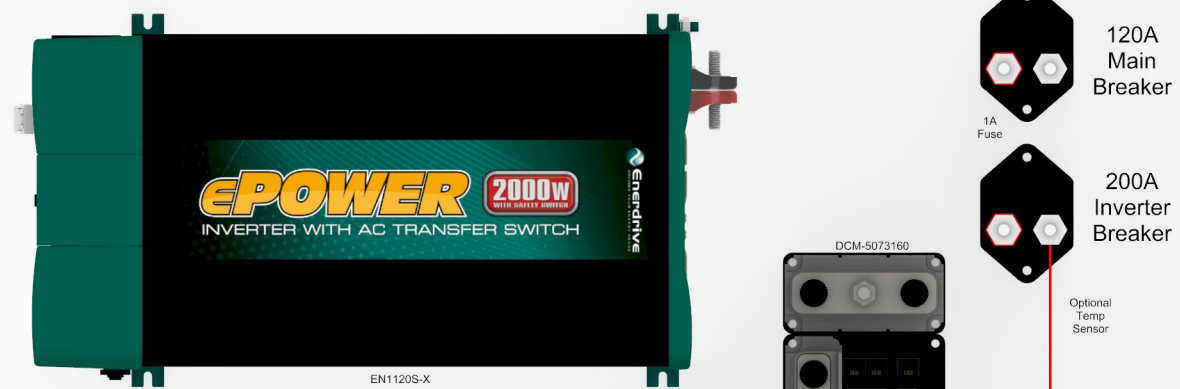

Enerdrive
DRIVING YOUR ENERGY NEEDS

Adventurer - ePRO Installer Wiring

BATTERY NOT INCLUDED

— INSTALLER POSITIVE WIRING
— INSTALLER NEGATIVE WIRING

This wiring diagram is only a representation on how the wiring is done and may not fully reflect exactly how your system is wired.
Circuit breakers are shown in rear view format.