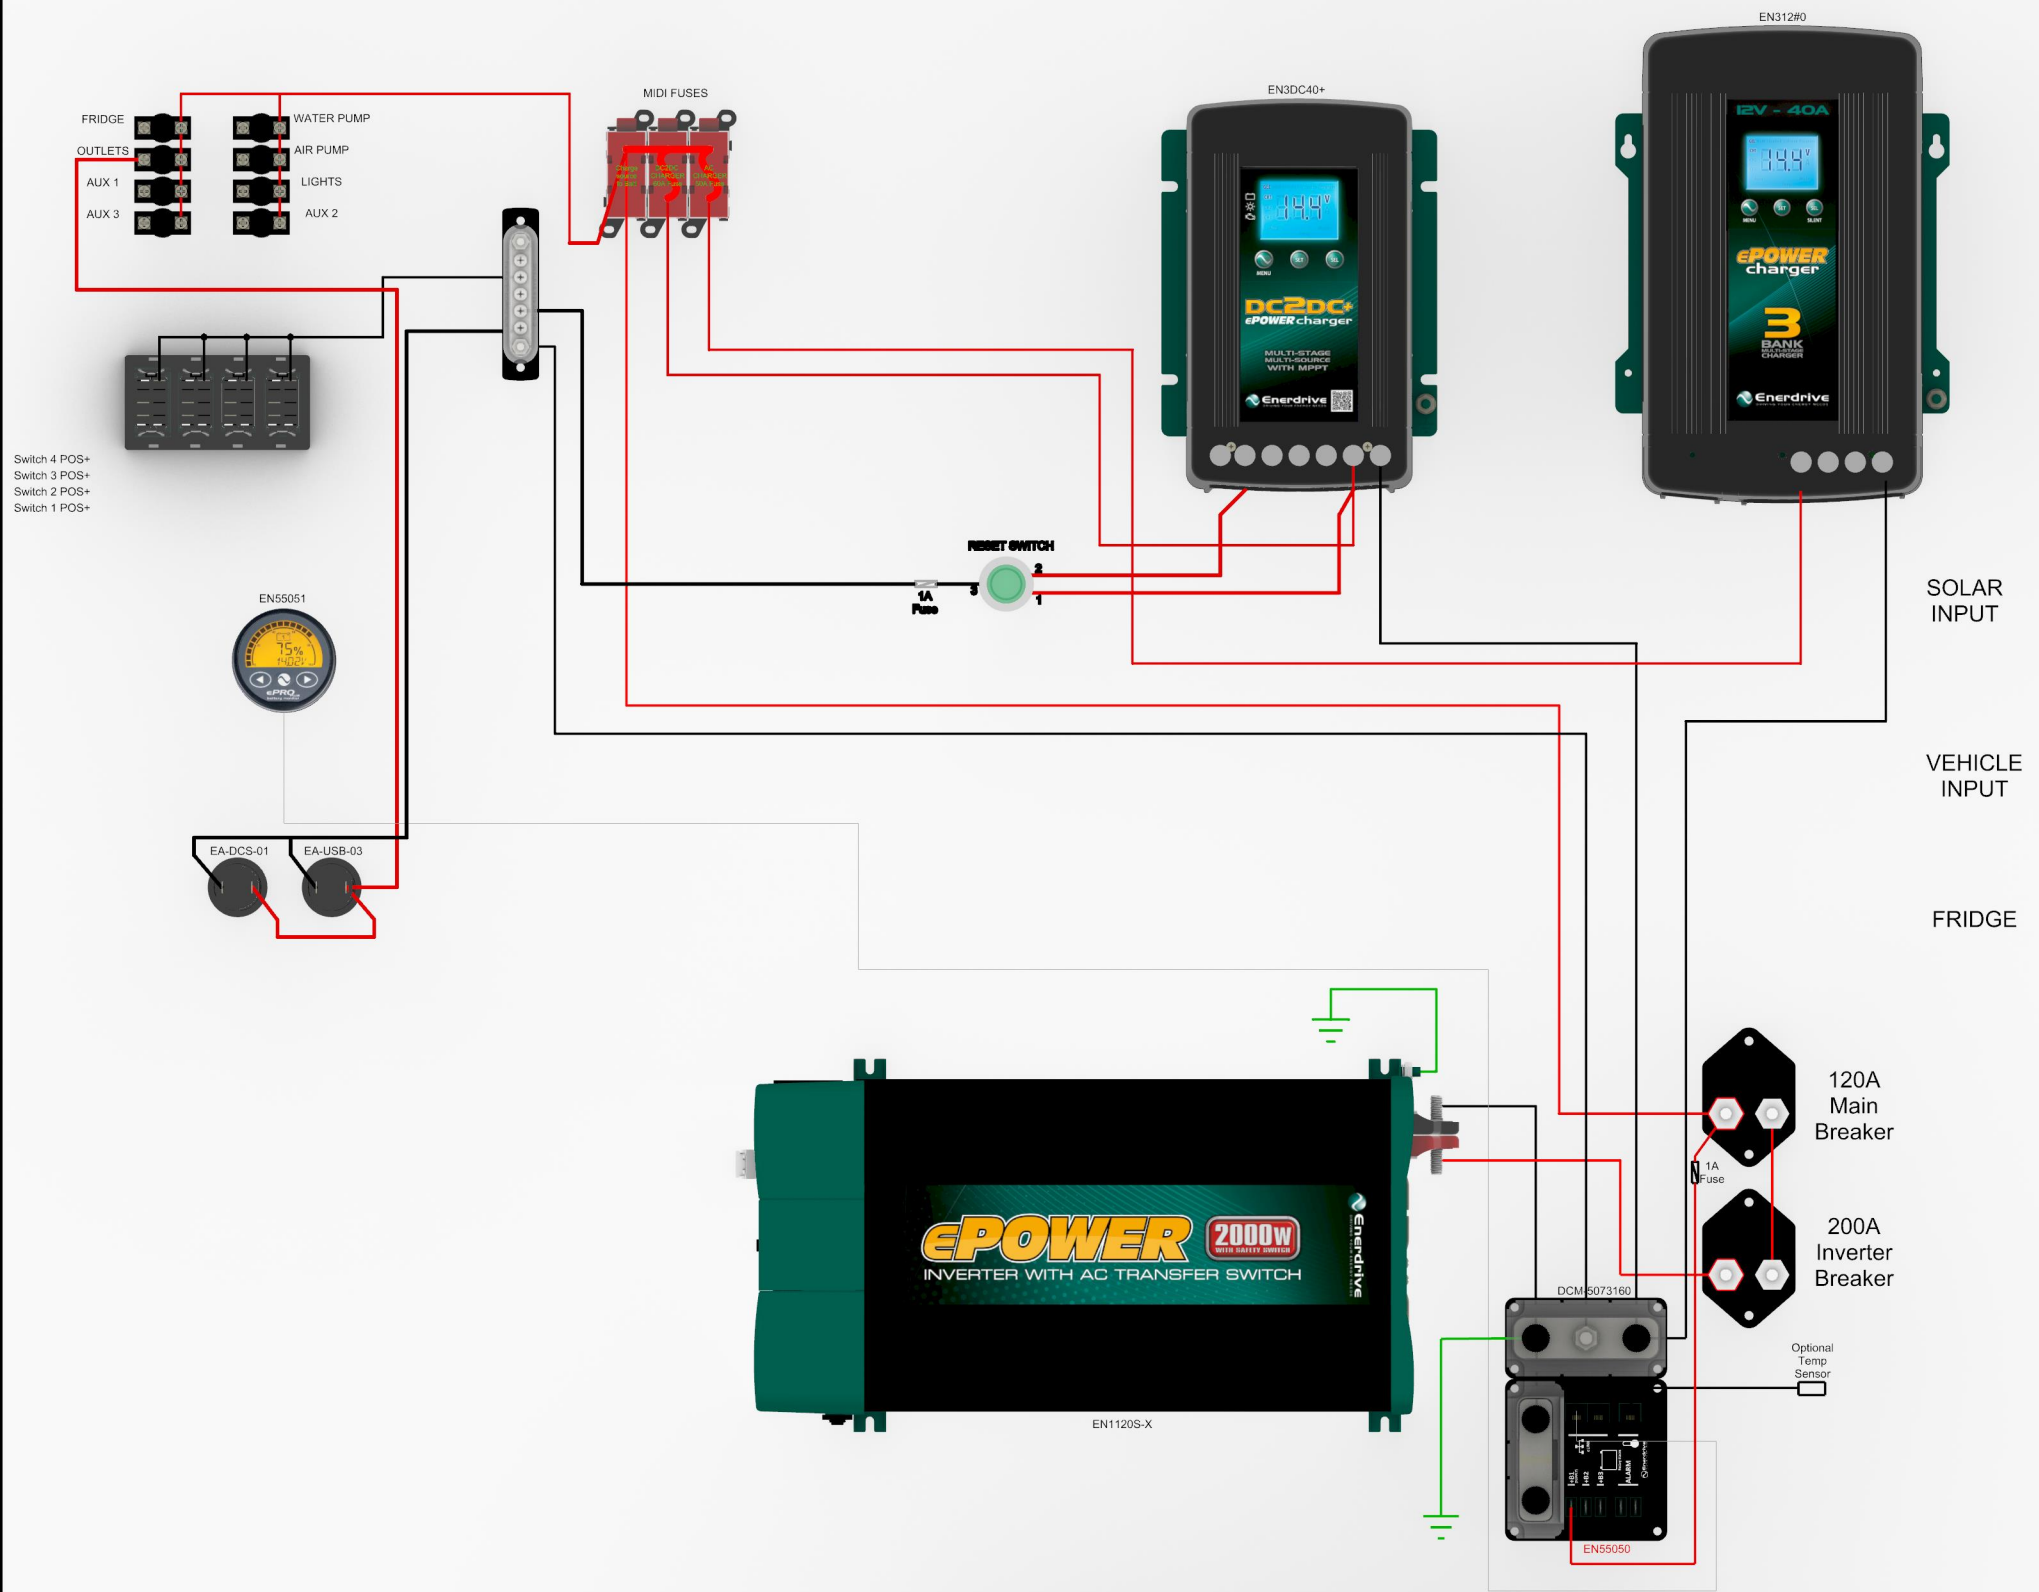

Enerdrive
DRIVING YOUR ENERGY NEEDS

Adventurer - ePRO Enerdrive Wiring

BATTERY NOT INCLUDED

— ENERDRIVE POSITIVE WIRING
— ENERDRIVE NEGATIVE WIRING

This wiring diagram is only a representation on how the wiring is done and may not fully reflect exactly how your system is wired.
Circuit breakers are shown in rear view format.