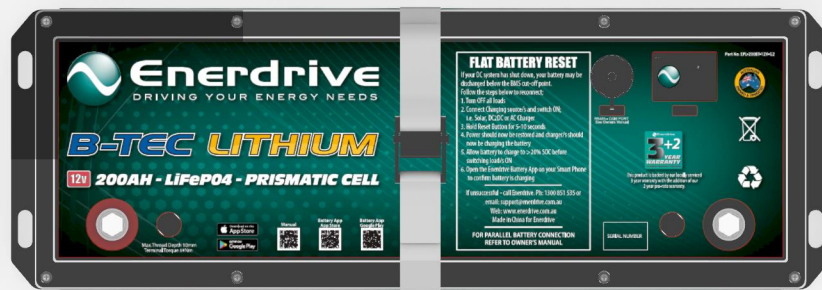

Enerdrive
DRIVING YOUR ENERGY NEEDS

Adventurer - ePRO Enerdrive Wiring

BATTERY NOT INCLUDED

— ENERDRIVE POSITIVE WIRING
— ENERDRIVE NEGATIVE WIRING

This wiring diagram is only a representation on how the wiring is done and may not fully reflect exactly how your system is wired.
Circuit breakers are shown in rear view format.