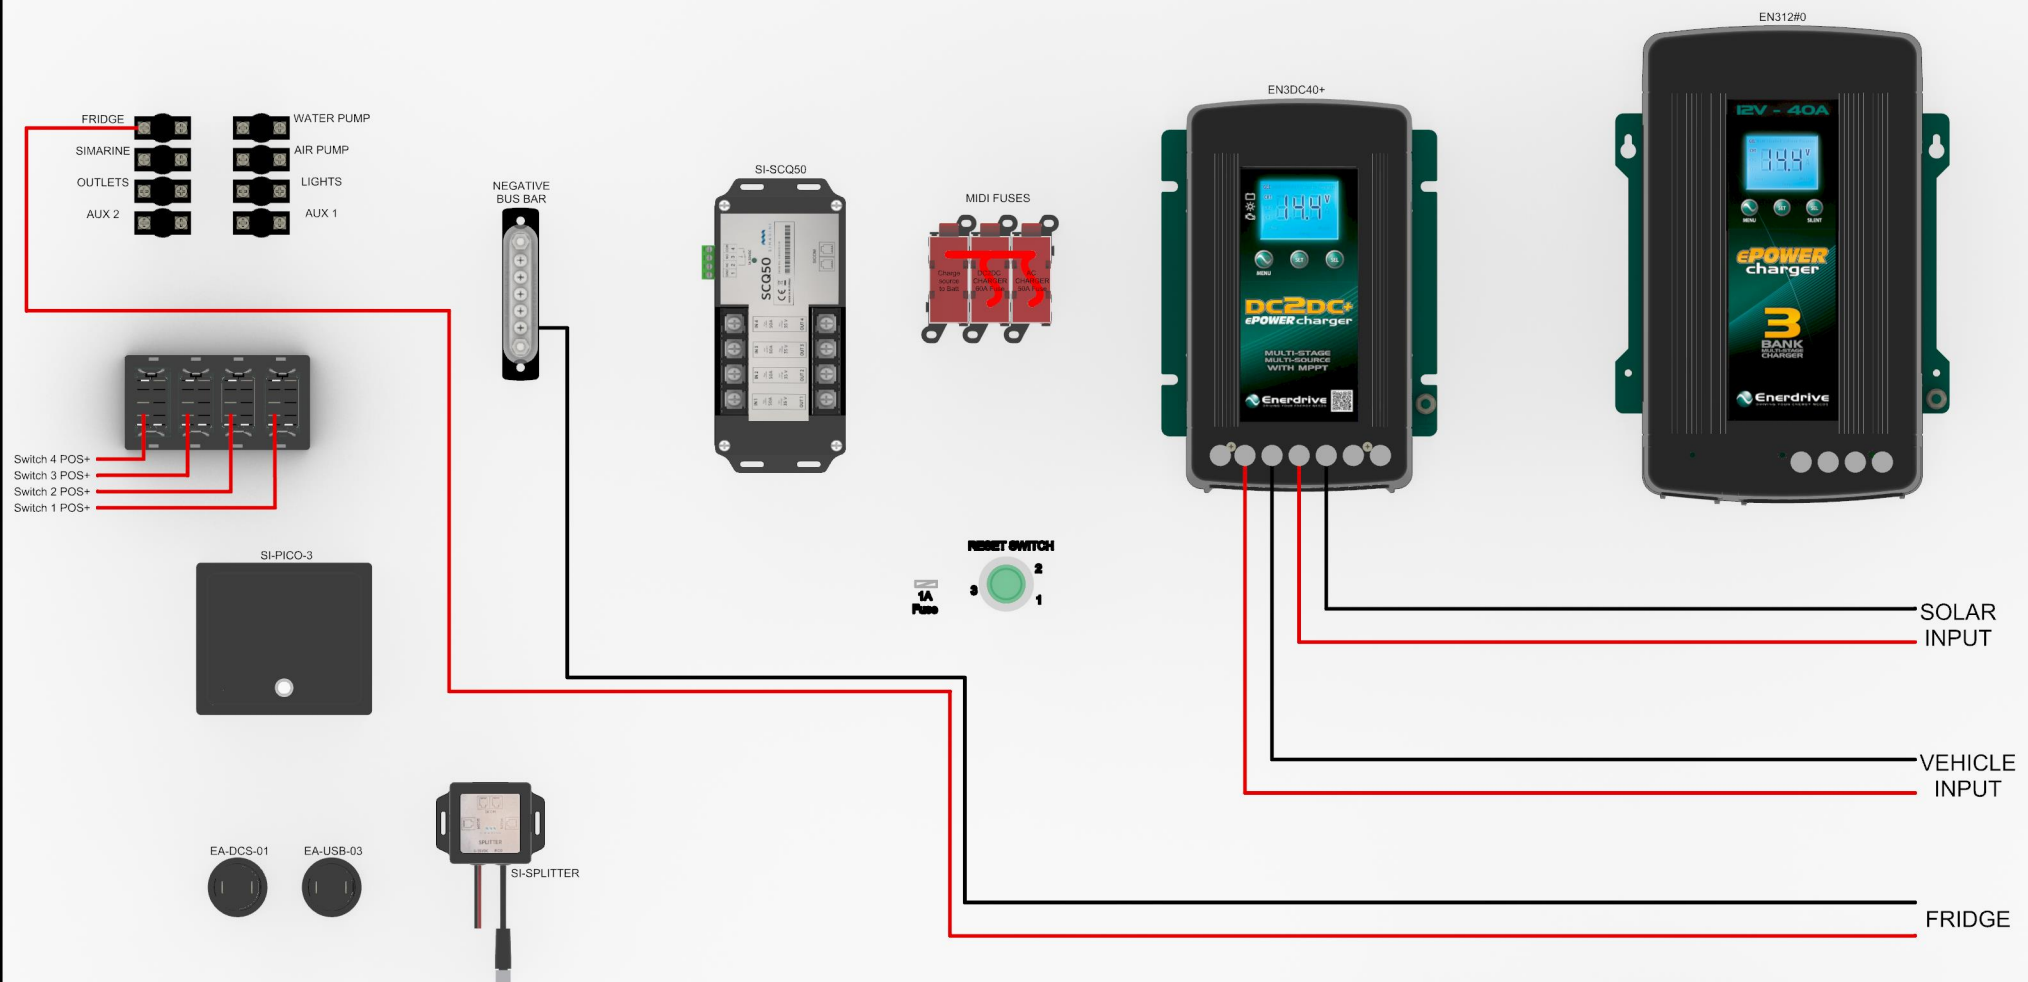

Enerdrive
DRIVING YOUR ENERGY NEEDS

Adventurer - Simarine-SCQ50 Installer Wiring

BATTERY NOT INCLUDED

— INSTALLER POSITIVE WIRING
— INSTALLER NEGATIVE WIRING

This wiring diagram is only a representation on how the wiring is done and may not fully reflect exactly how your system is wired.
Circuit breakers are shown in rear view format.