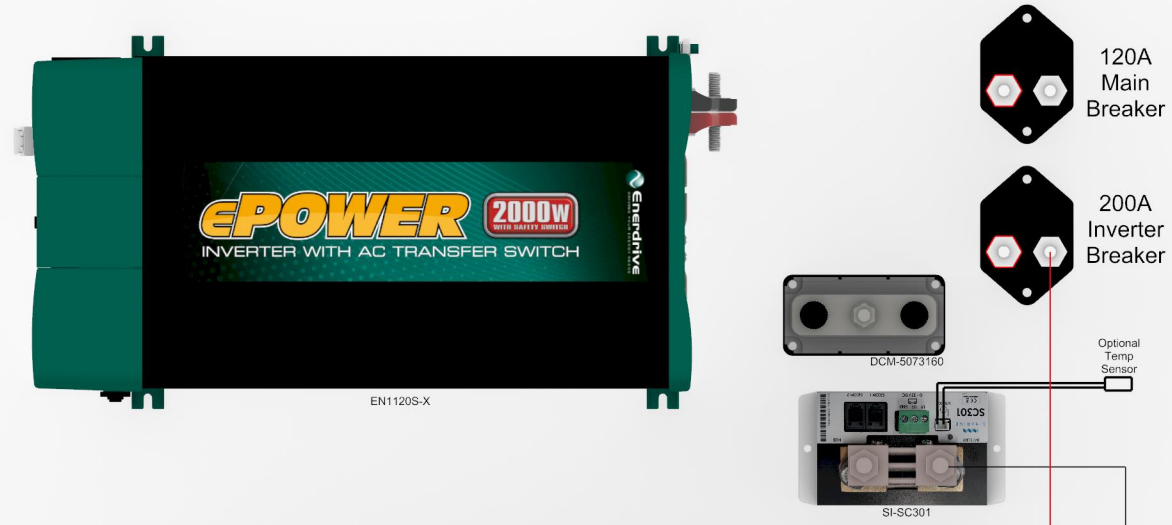

Enerdrive
DRIVING YOUR ENERGY NEEDS

Adventurer - Simarine-SCQ50 Installer Wiring

BATTERY NOT INCLUDED

— INSTALLER POSITIVE WIRING
— INSTALLER NEGATIVE WIRING

This wiring diagram is only a representation on how the wiring is done and may not fully reflect exactly how your system is wired.
Circuit breakers are shown in rear view format.