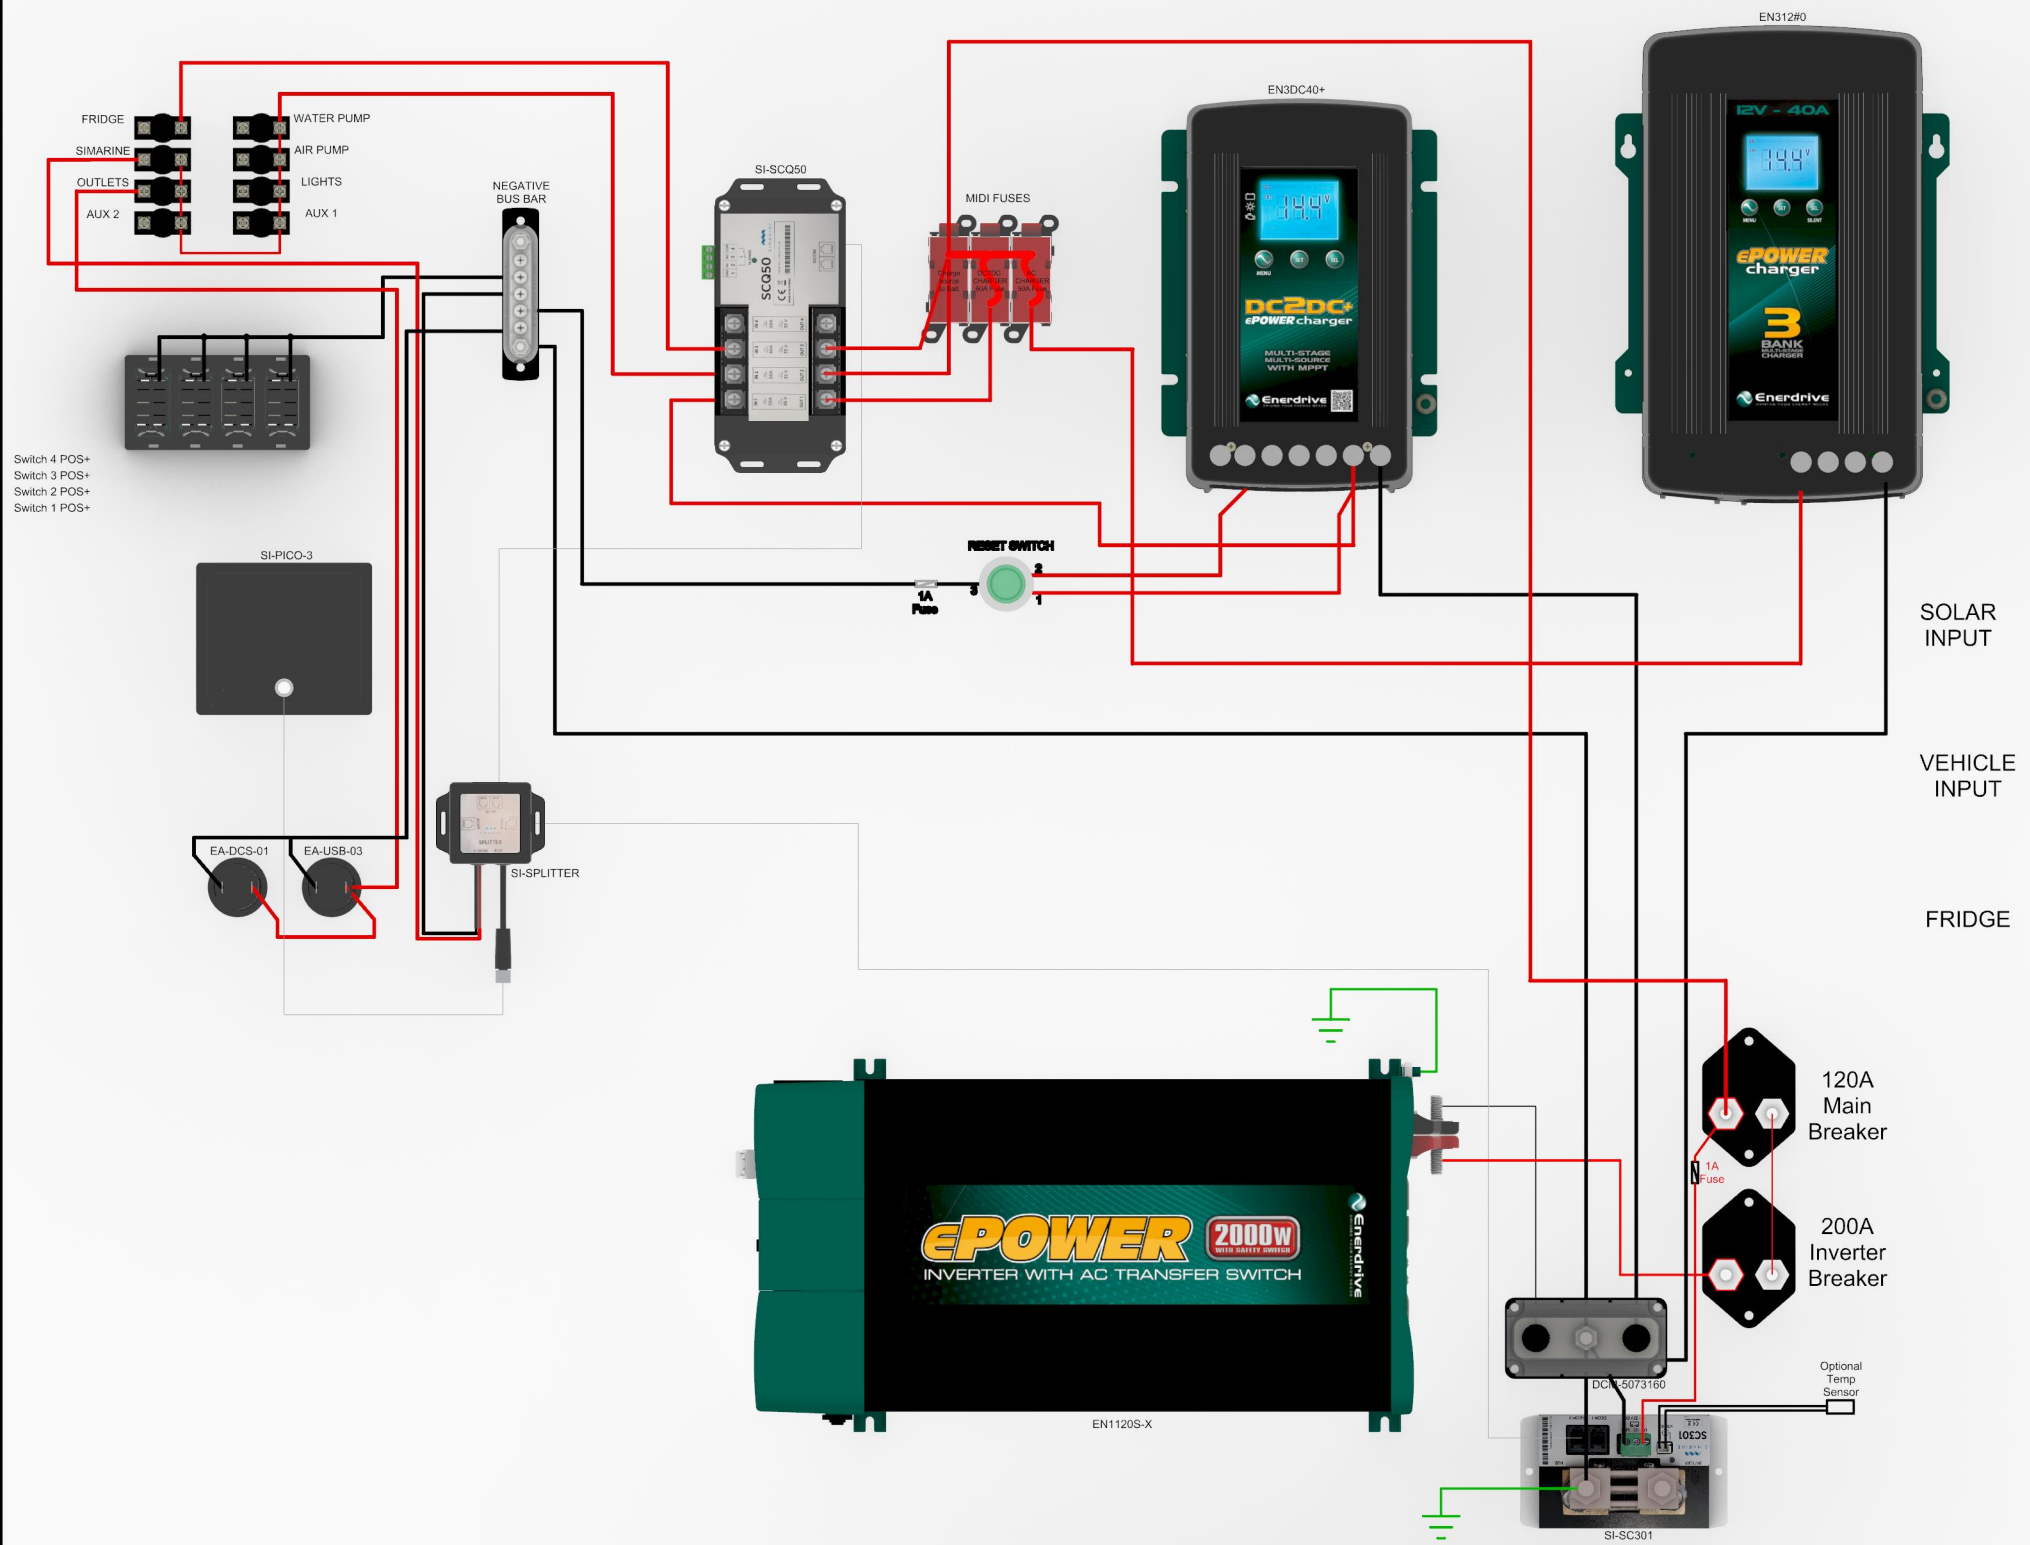

# Adventurer - Simarine-SCQ50 Enerdrive Wiring

BATTERY NOT INCLUDED

— ENERDRIVE POSITIVE WIRING  
— ENERDRIVE NEGATIVE WIRING

This wiring diagram is only a representation on how the wiring is done and may not fully reflect exactly how your system is wired.  
Circuit breakers are shown in rear view format.