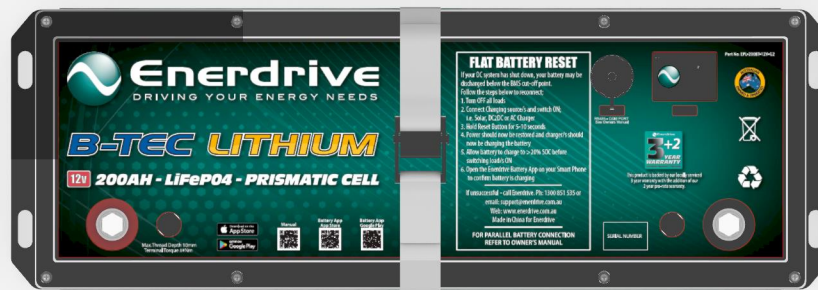

# Adventurer - Simarine-SCQ50 Enerdrive Wiring

BATTERY NOT INCLUDED

— ENERDRIVE POSITIVE WIRING  
— ENERDRIVE NEGATIVE WIRING

This wiring diagram is only a representation on how the wiring is done and may not fully reflect exactly how your system is wired.  
Circuit breakers are shown in rear view format.