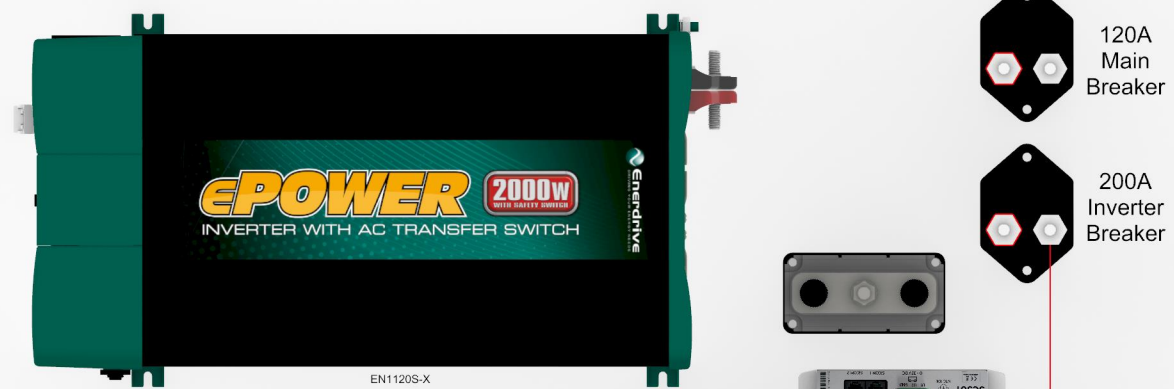

Enerdrive
DRIVING YOUR ENERGY NEEDS

Adventurer - Simarine Installer Wiring

BATTERY NOT INCLUDED

— INSTALLER POSITIVE WIRING
— INSTALLER NEGATIVE WIRING

This wiring diagram is only a representation on how the wiring is done and may not fully reflect exactly how your system is wired.
Circuit breakers are shown in rear view format.