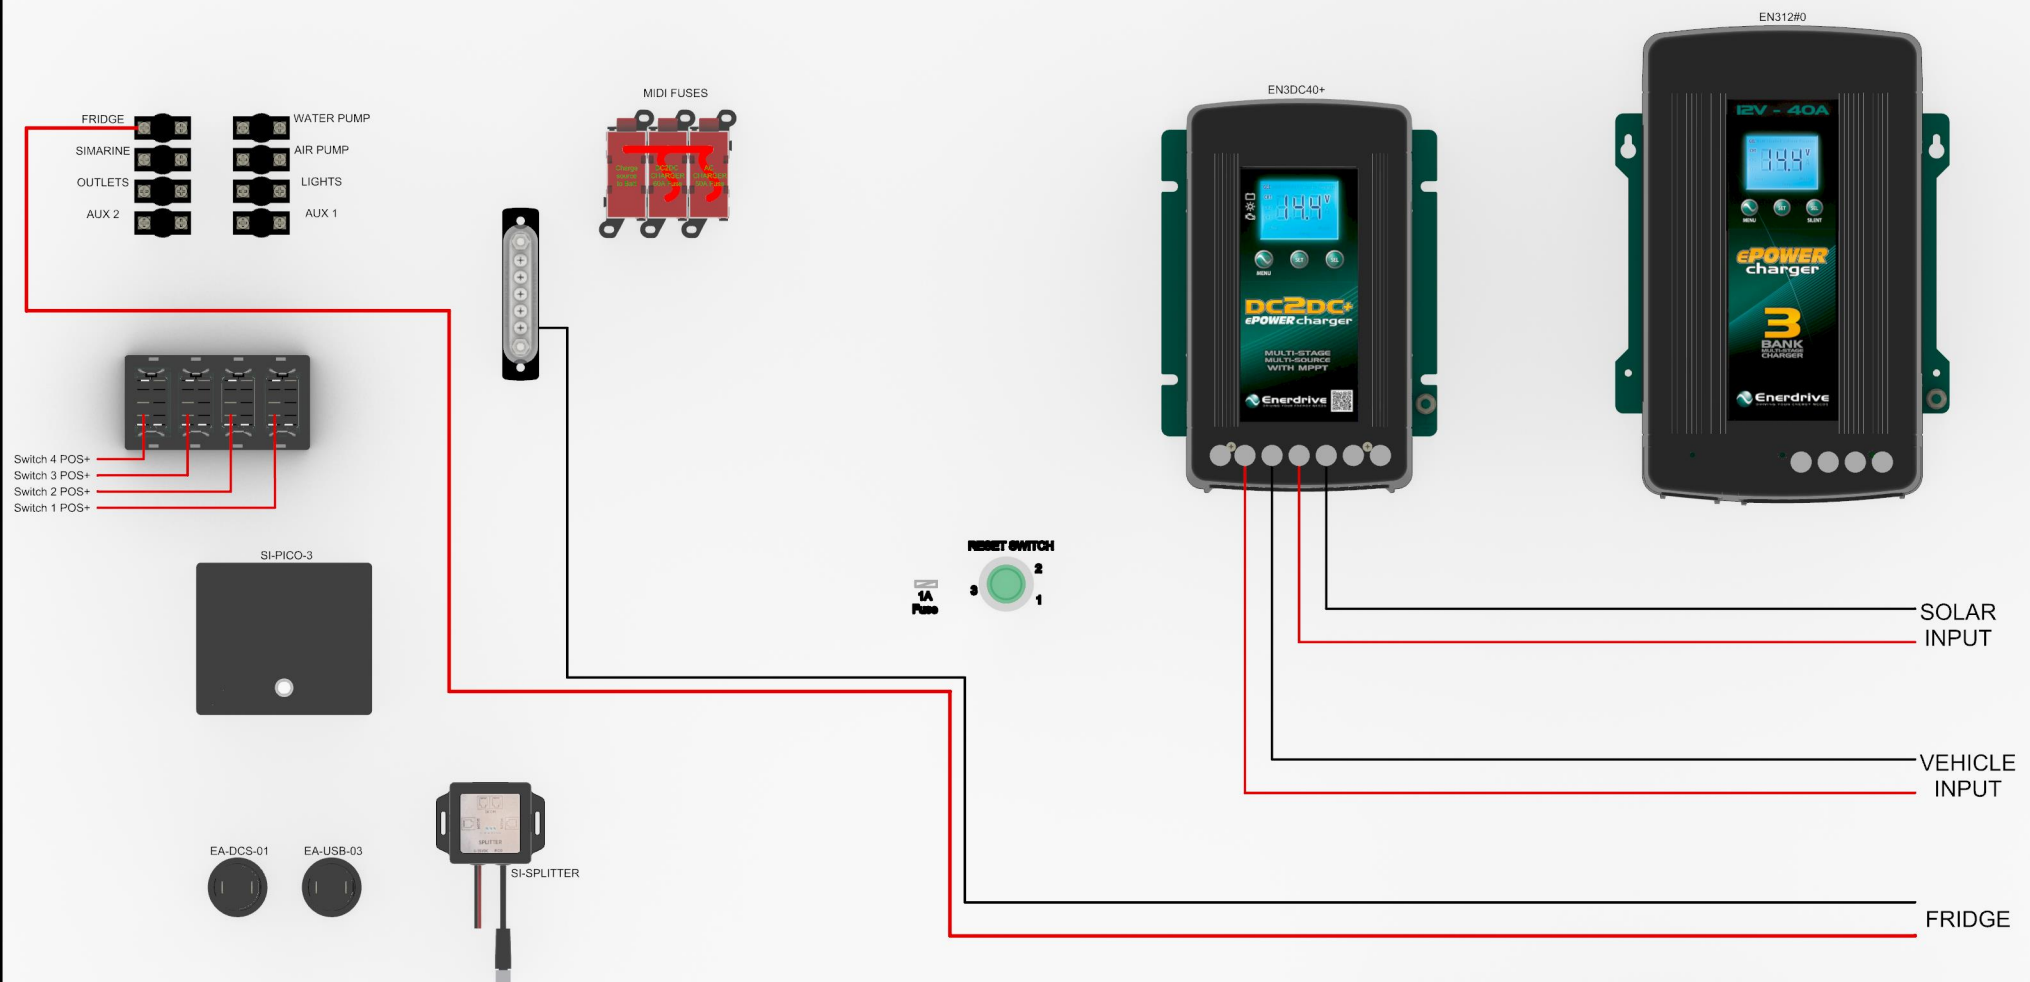

Enerdrive
DRIVING YOUR ENERGY NEEDS

Adventurer - Simarine Installer Wiring

BATTERY NOT INCLUDED

— INSTALLER POSITIVE WIRING
— INSTALLER NEGATIVE WIRING

This wiring diagram is only a representation on how the wiring is done and may not fully reflect exactly how your system is wired.
Circuit breakers are shown in rear view format.