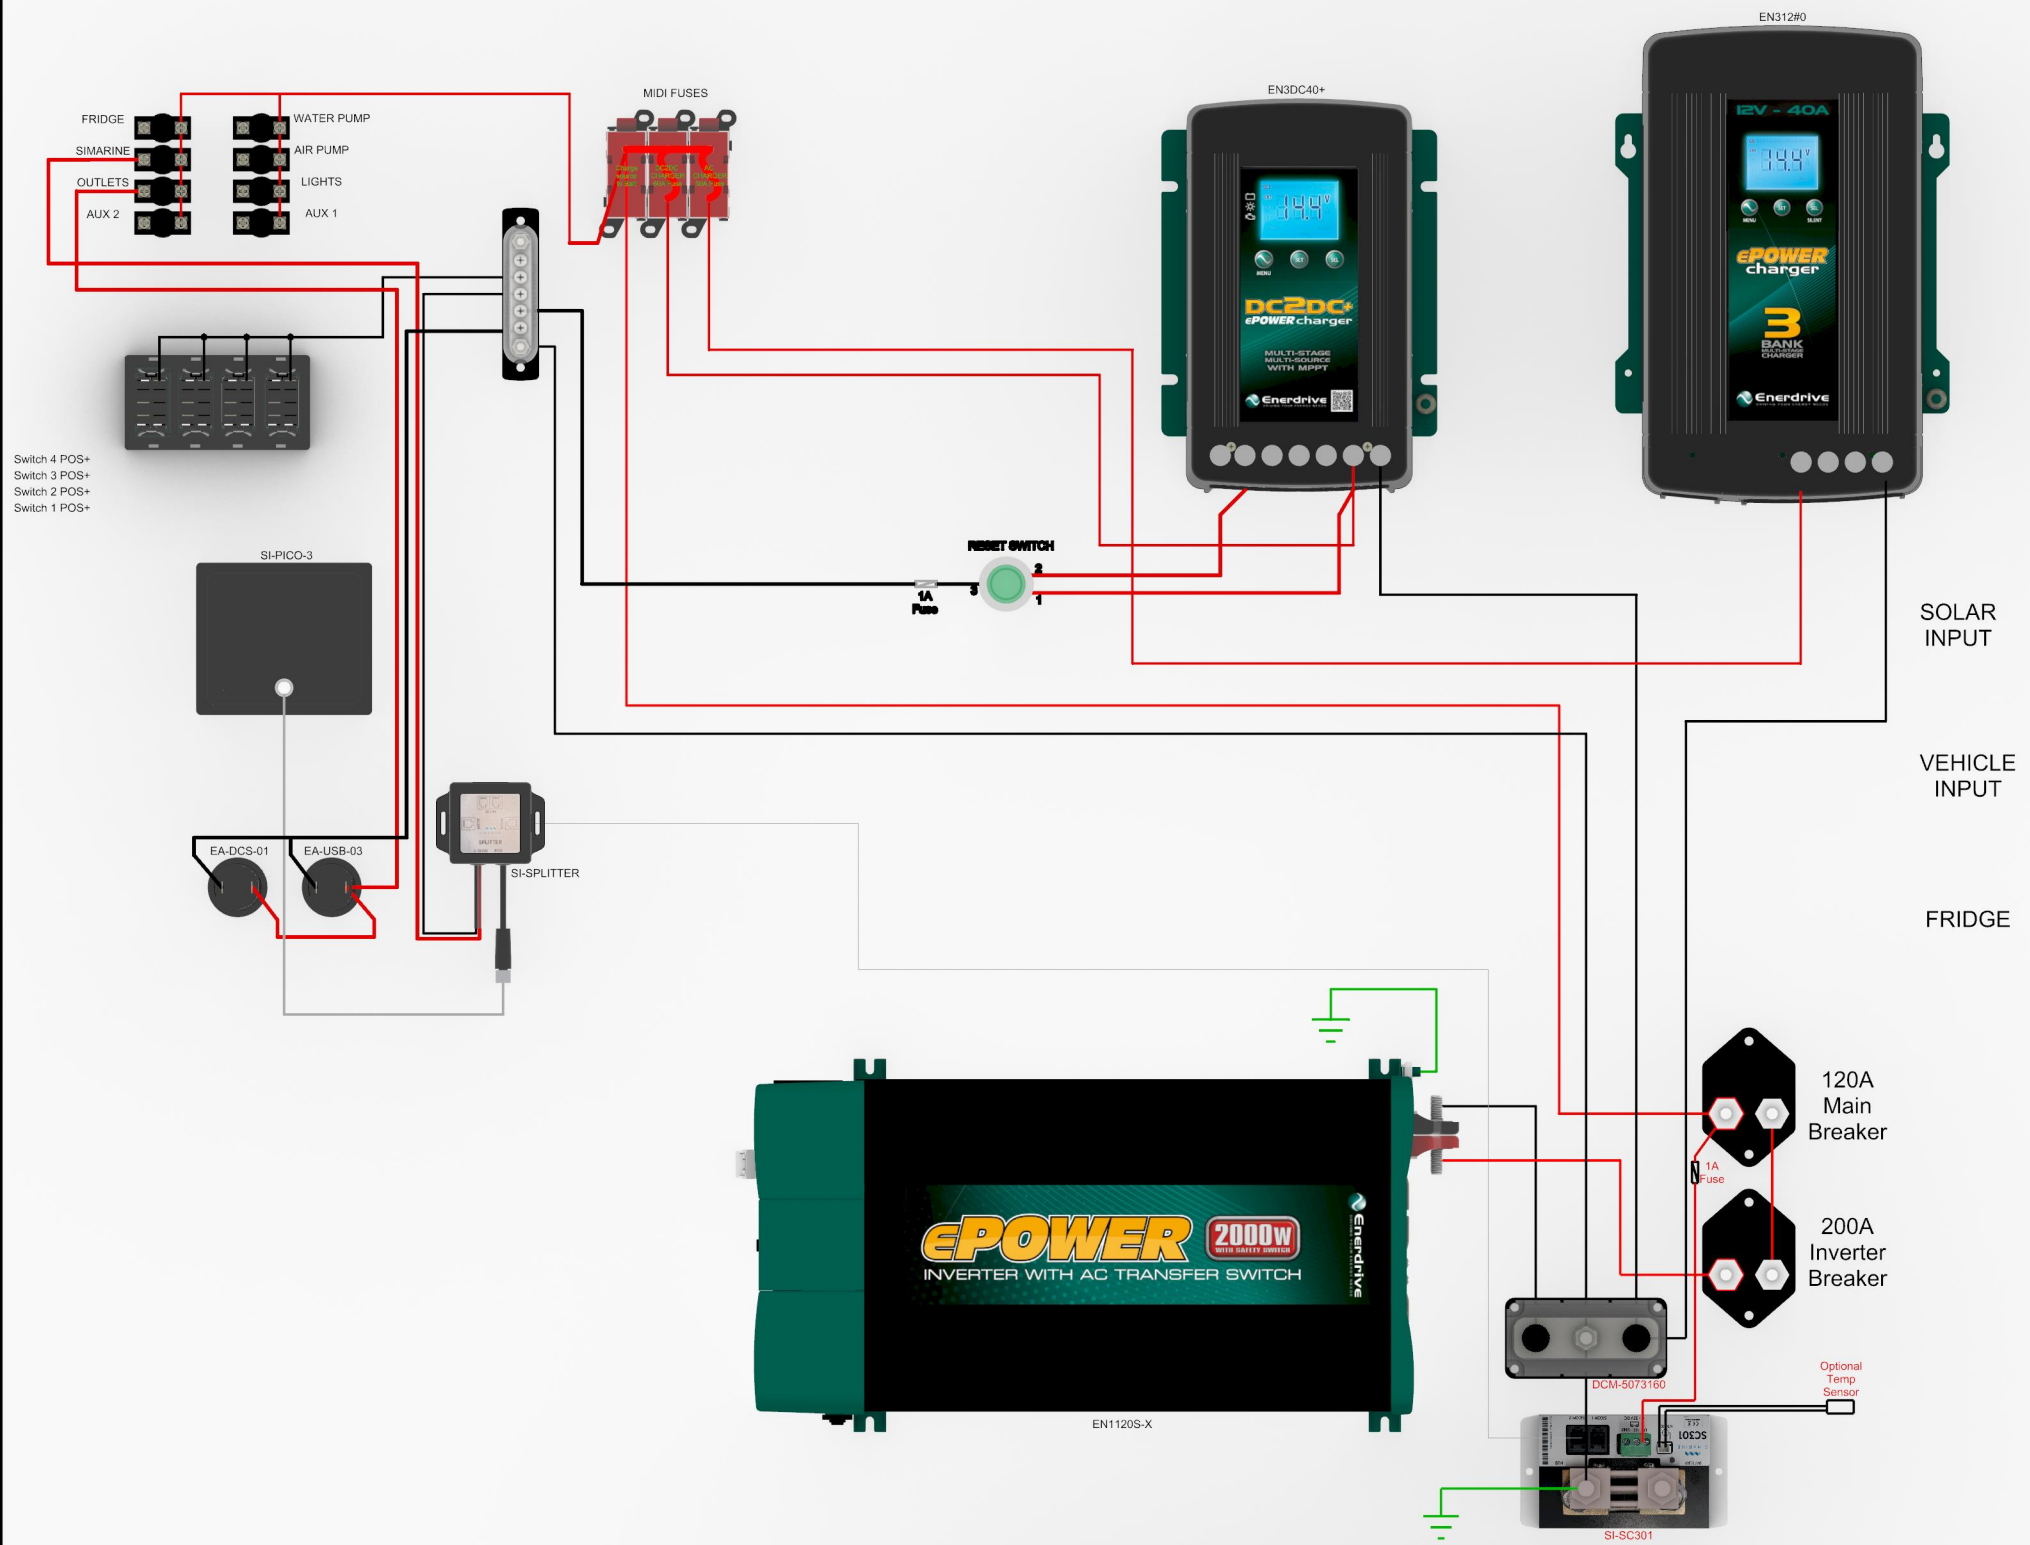

# Adventurer - Simarine Enerdrive Wiring

BATTERY NOT INCLUDED

— ENERDRIVE POSITIVE WIRING  
— ENERDRIVE NEGATIVE WIRING

This wiring diagram is only a representation on how the wiring is done and may not fully reflect exactly how your system is wired.  
Circuit breakers are shown in rear view format.