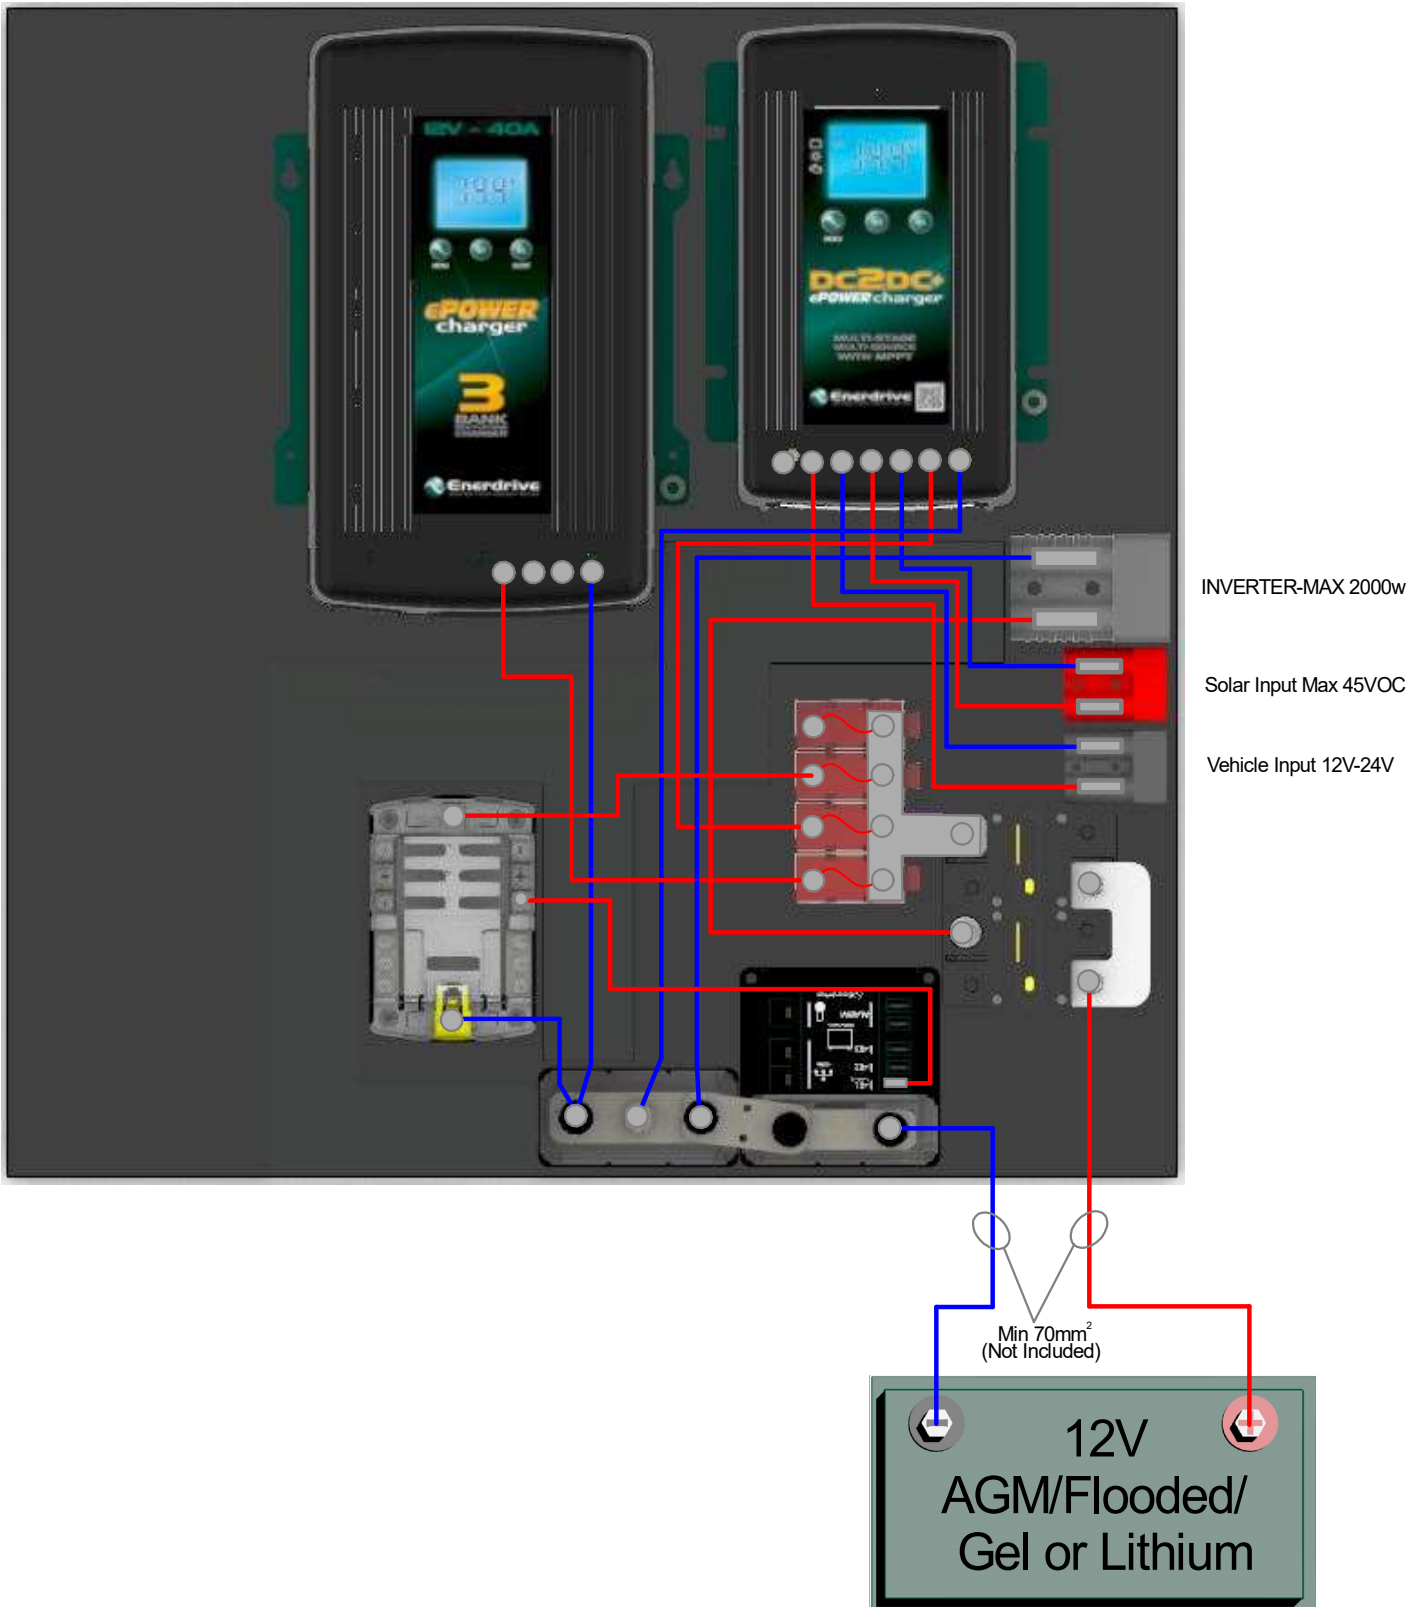

K-DIY-BOARD-01

W-580mm x H-580mm x D-100mm