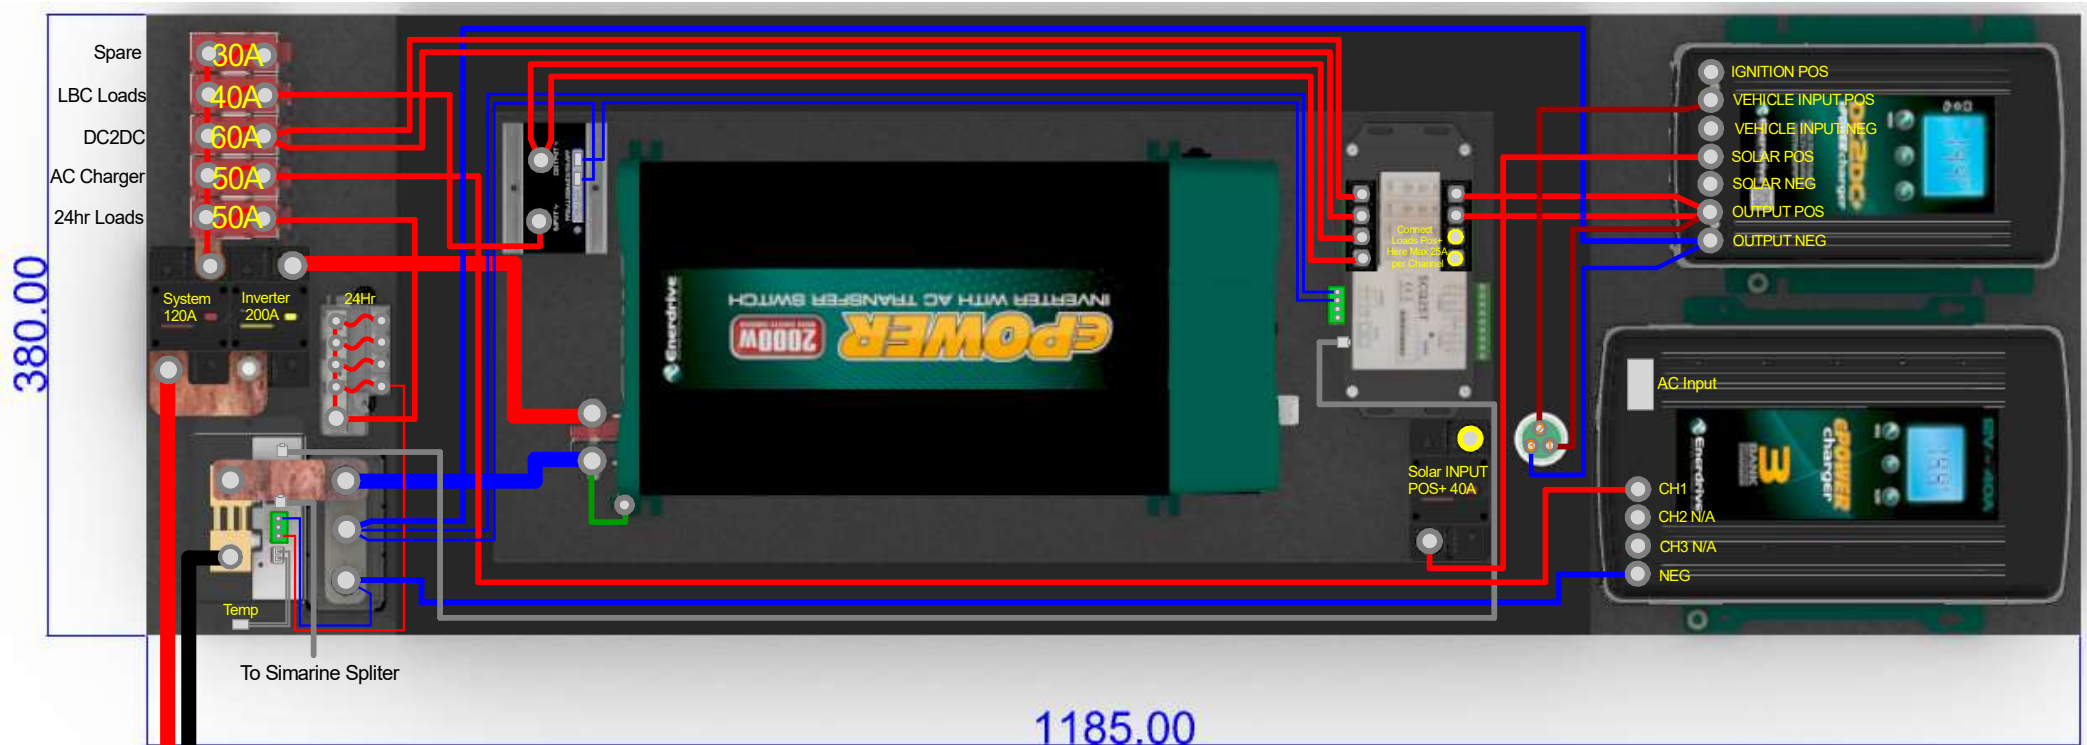

# K-AGM-BOARD-F

Battery

W-1185mm x H-380mm x D-130mm