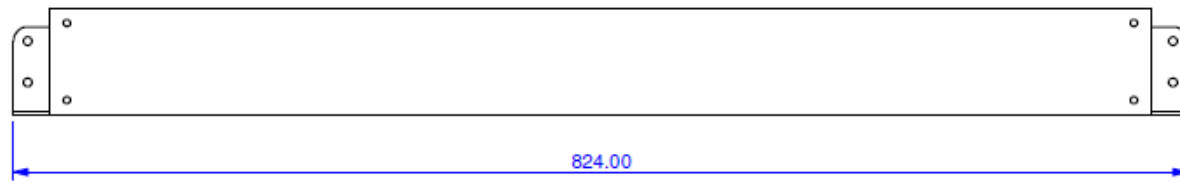

EPL-200AH-12V-SLIM

Top

Back

Perspective

End