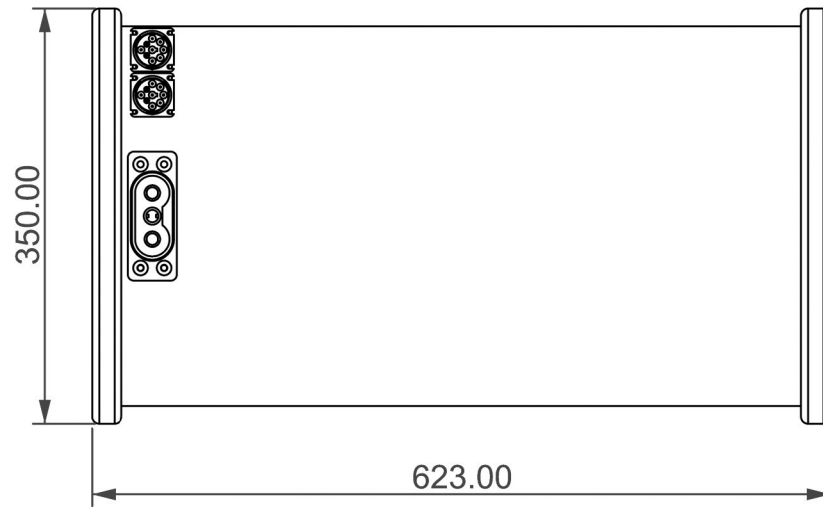

EPL-200AH-24V-BATT

Top

Perspective

Side

End