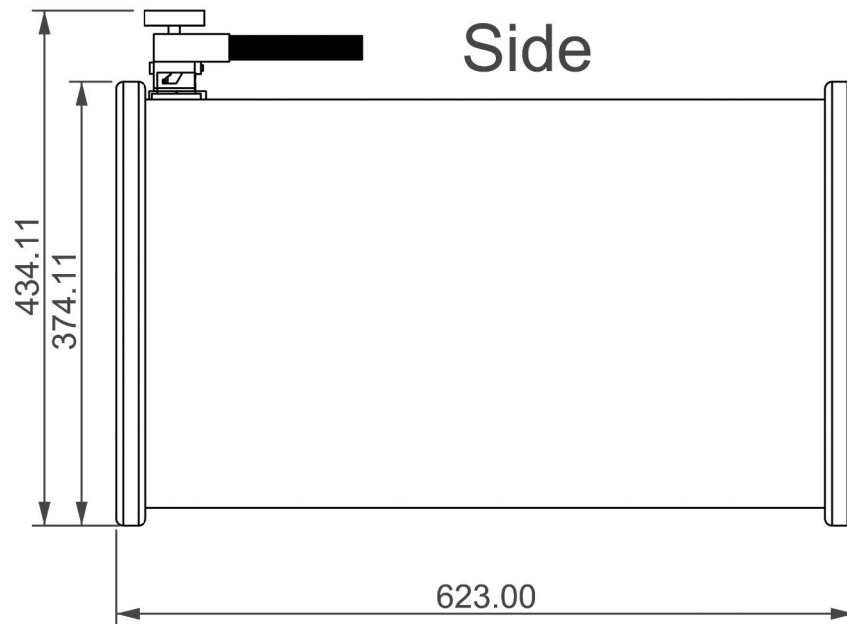

EPL-200AH-24V-BATT

Top

Perspective

Side

End